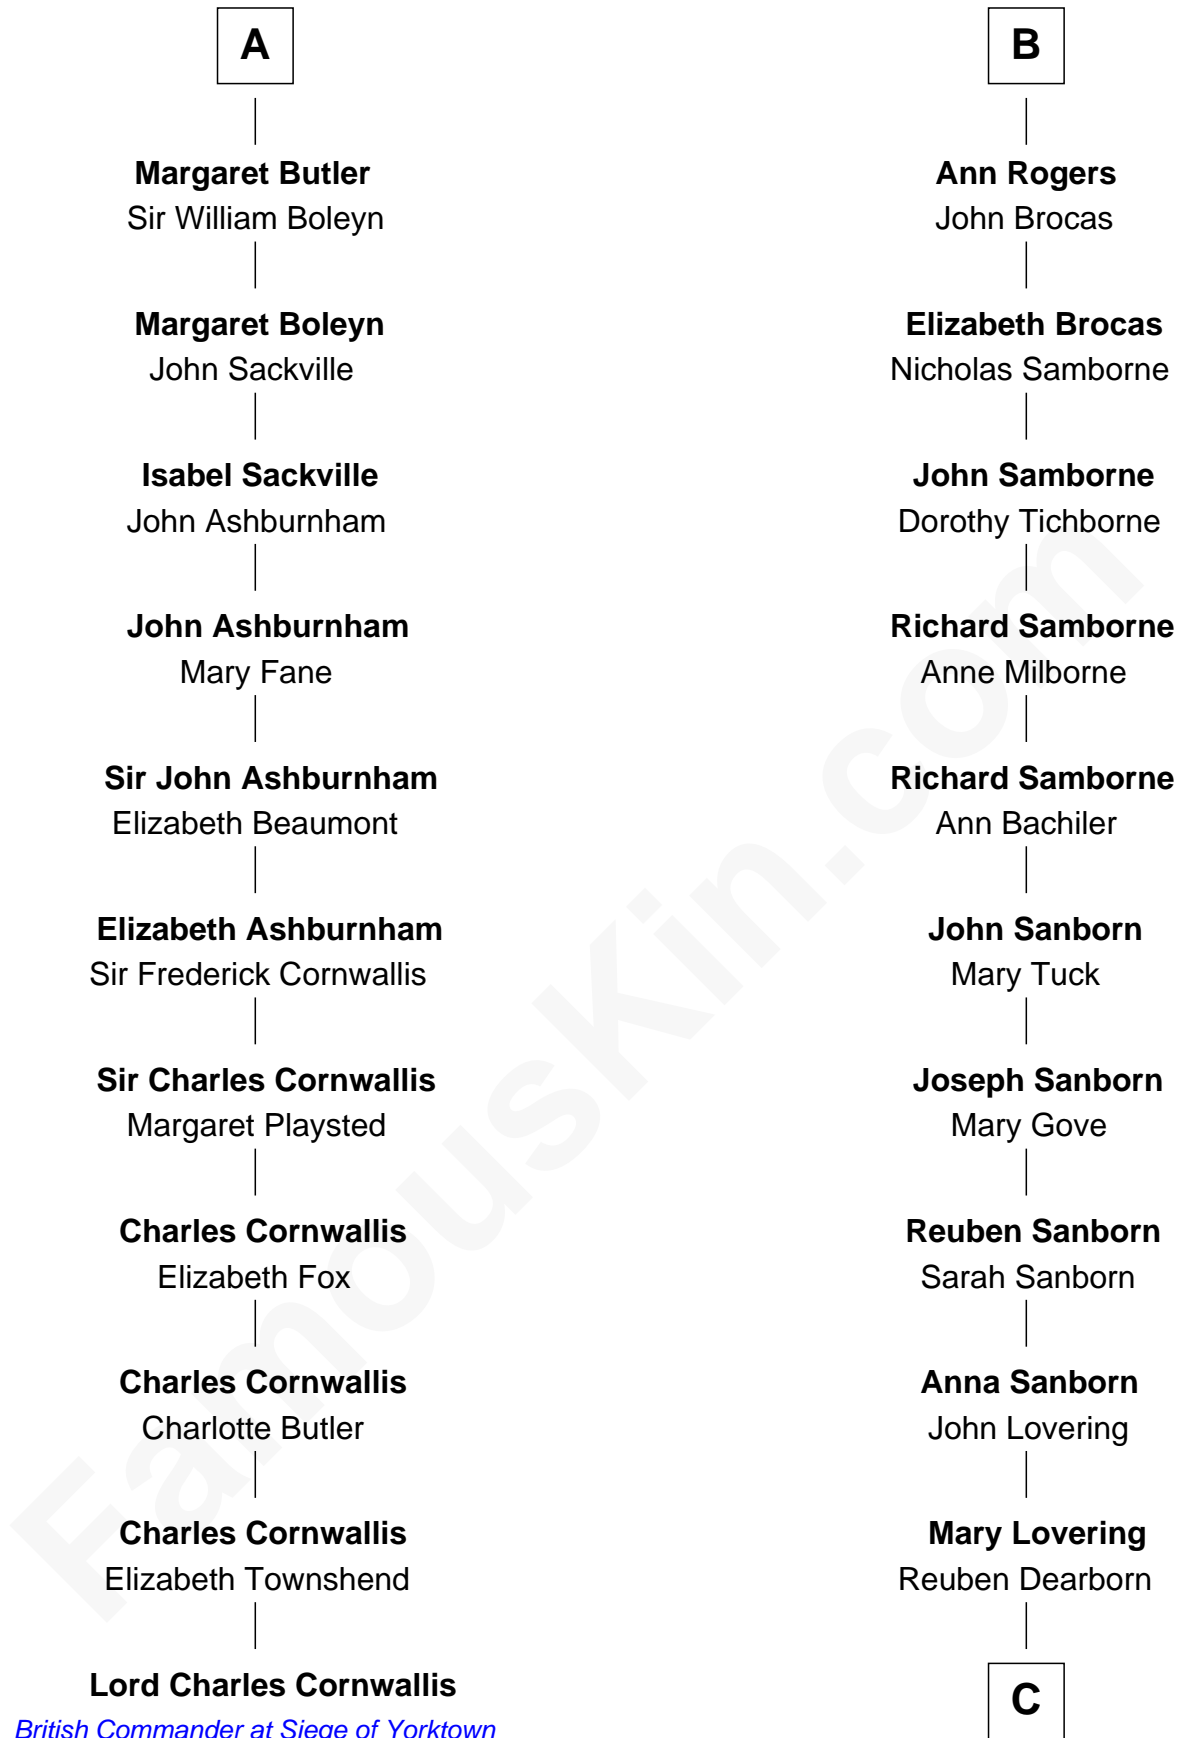

## Relationship Chart of

### Lord Charles Cornwallis

*British Commander at Siege of Yorktown*

17th cousin 4 times removed of

**Louis L'Amour**  
*Western Author*

**Sir William de Ros**  
Lucy FitzPiers

**C**

**Levi Dearborn**

Anna Seavey

**William S. Dearborn**

Frederica Garic

**Abraham Truman Dearborn**

Elizabeth Frances Freeman

**Emily Lavis Dearborn**

Dr. Louis Charles LaMoore

**Louis L'Amour**

*Western Author*