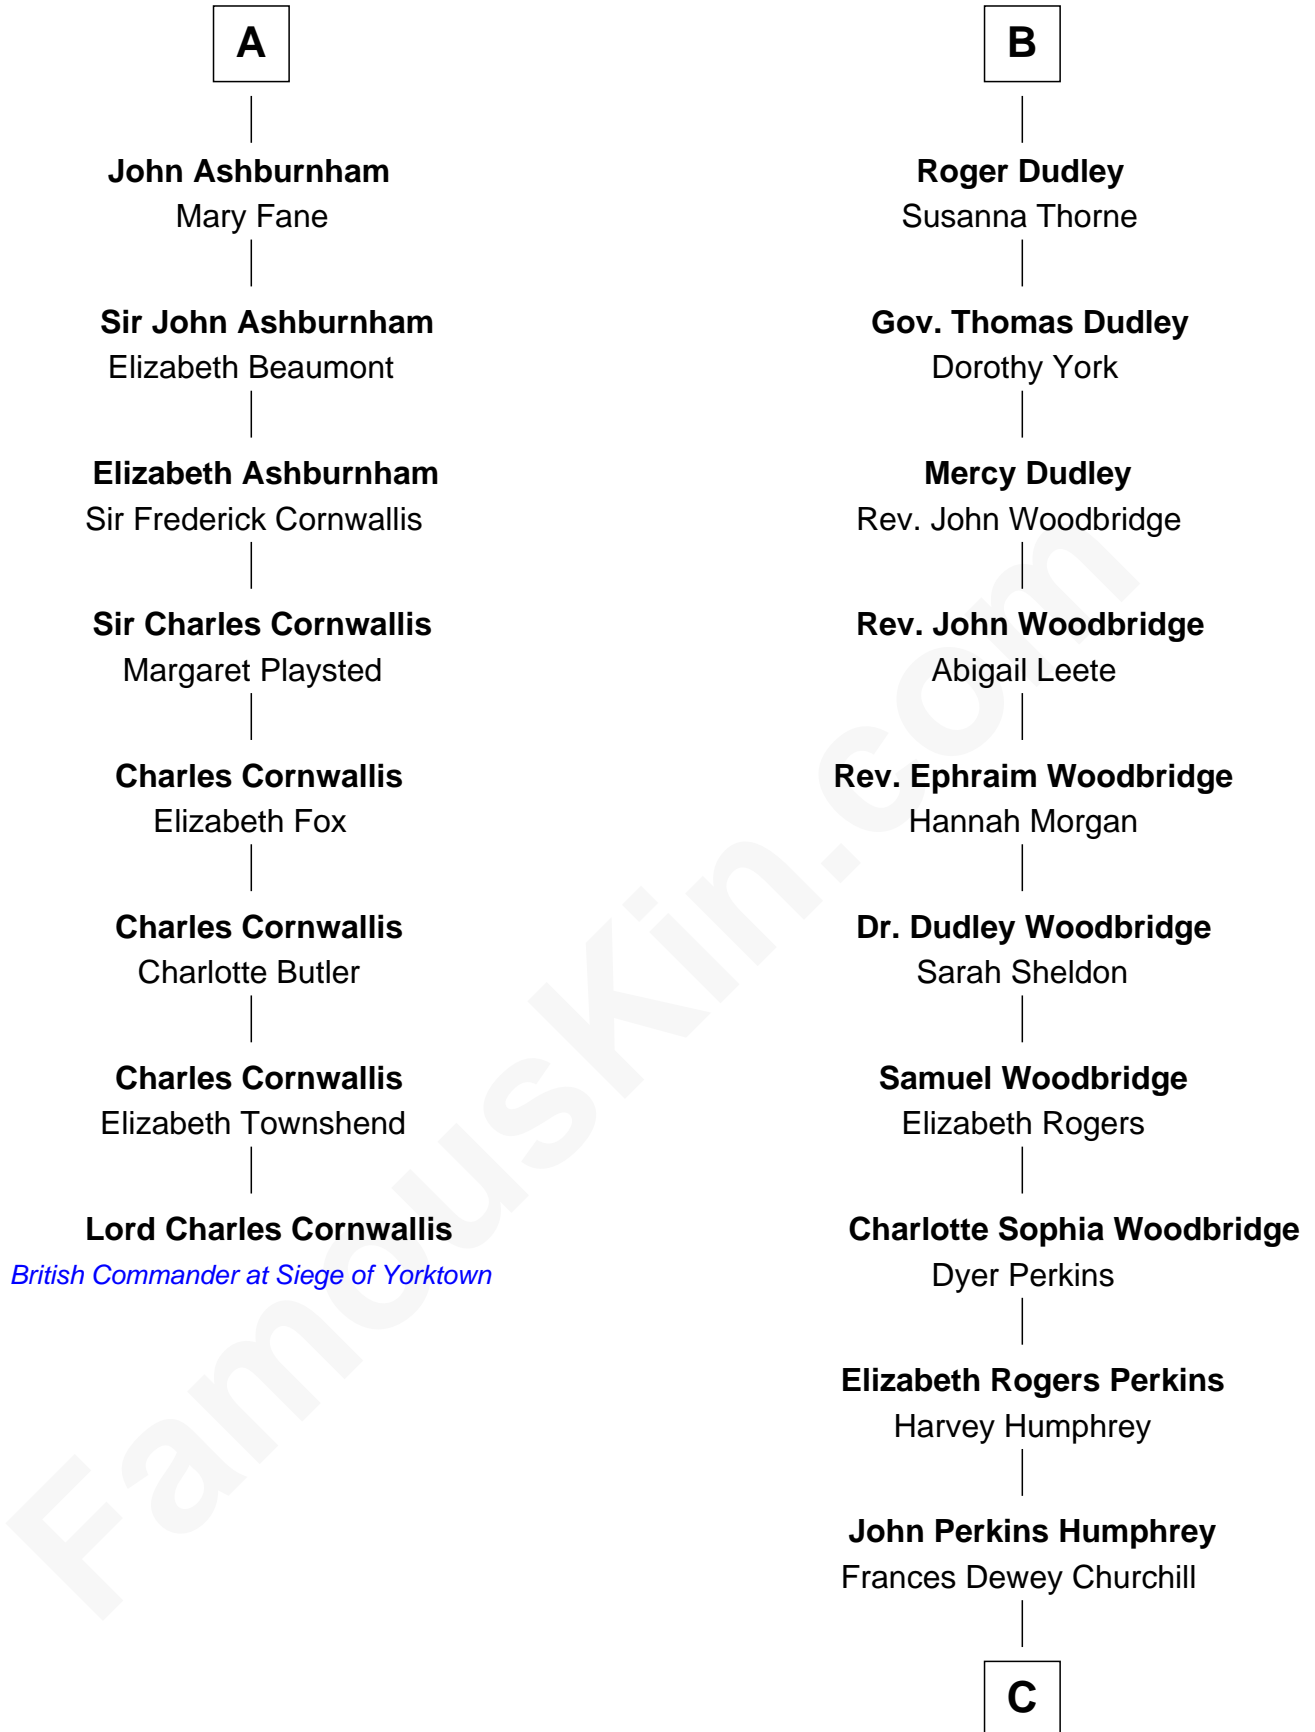

## Relationship Chart of

### Lord Charles Cornwallis

*British Commander at Siege of Yorktown*

14th cousin 4 times removed of

**Humphrey Bogart**  
*Movie Actor*

**C**

**Maud Humphrey**  
Dr. Belmont Deforest Bogart

**Humphrey Bogart**  
*Movie Actor*