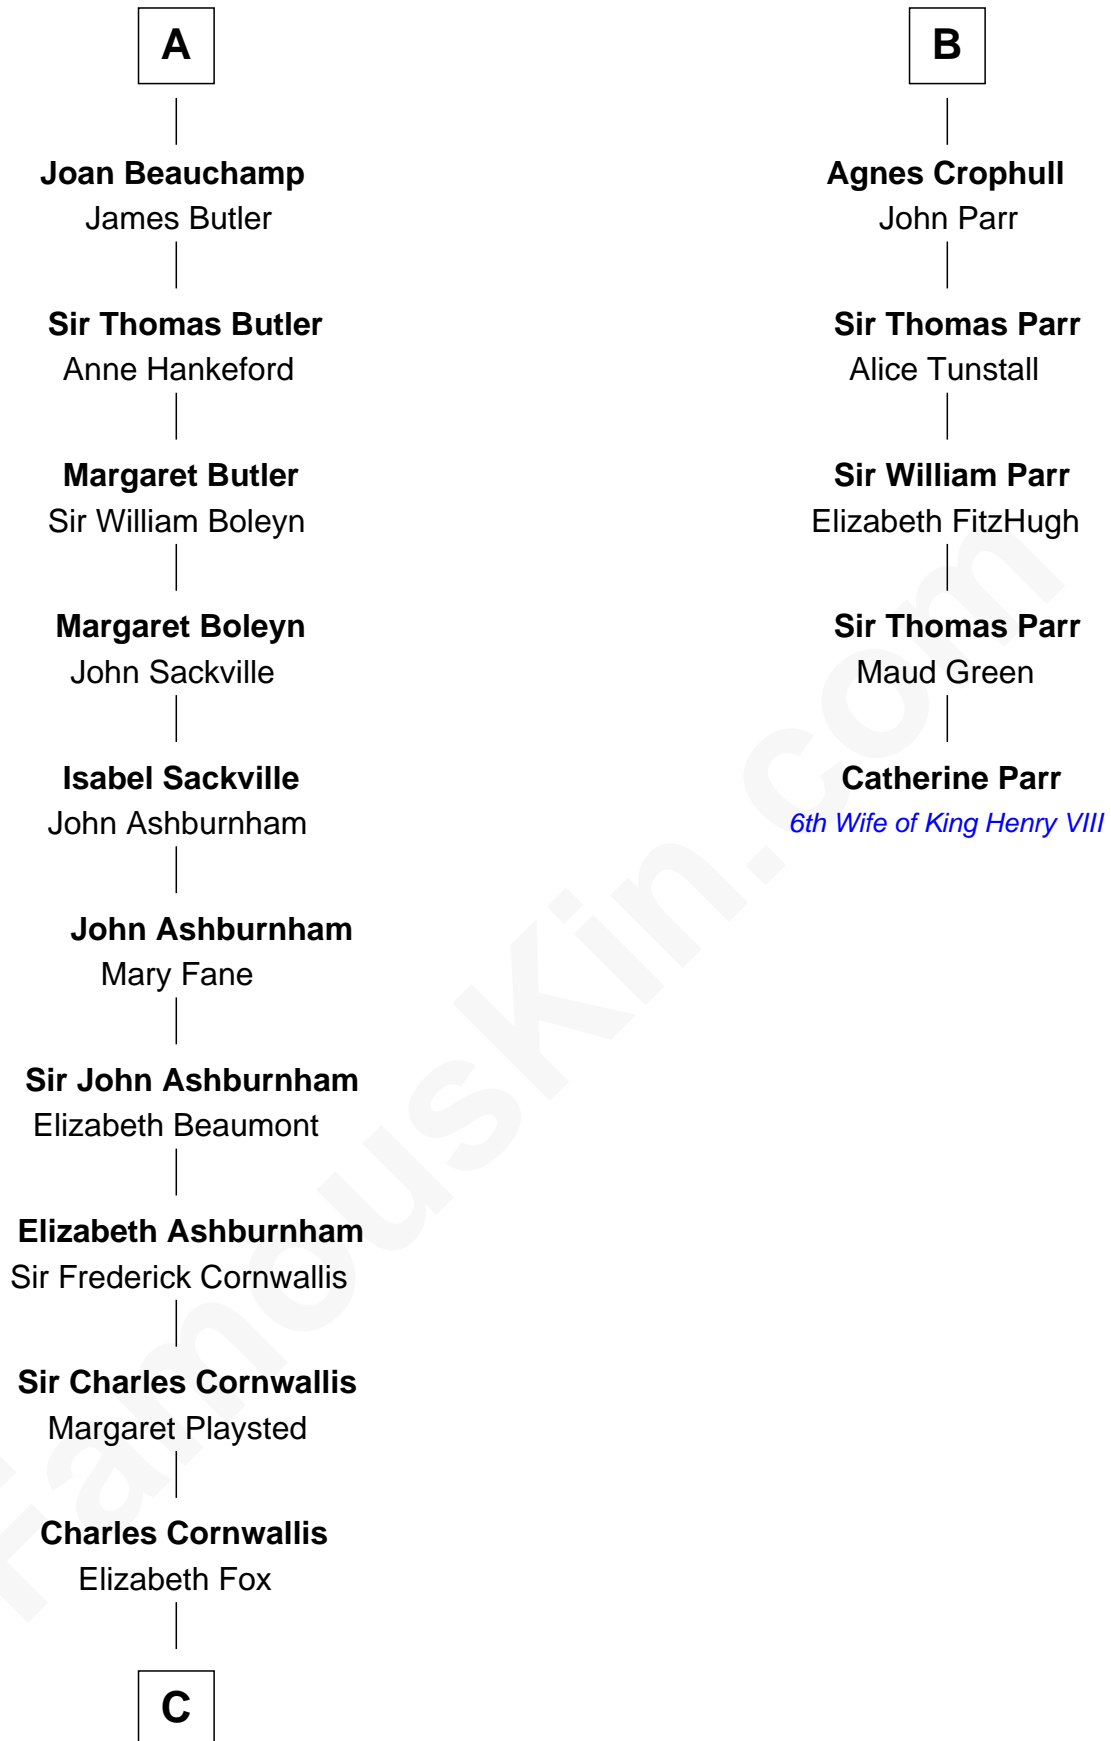

FamousKin.com

Relationship Chart of

Lord Charles Cornwallis

British Commander at Siege of Yorktown

11th cousin 8 times removed of

Catherine Parr

6th Wife of King Henry VIII

C

—
Charles Cornwallis

Charlotte Butler

—
Charles Cornwallis

Elizabeth Townshend

—
Lord Charles Cornwallis

British Commander at Siege of Yorktown

FamousKin.com