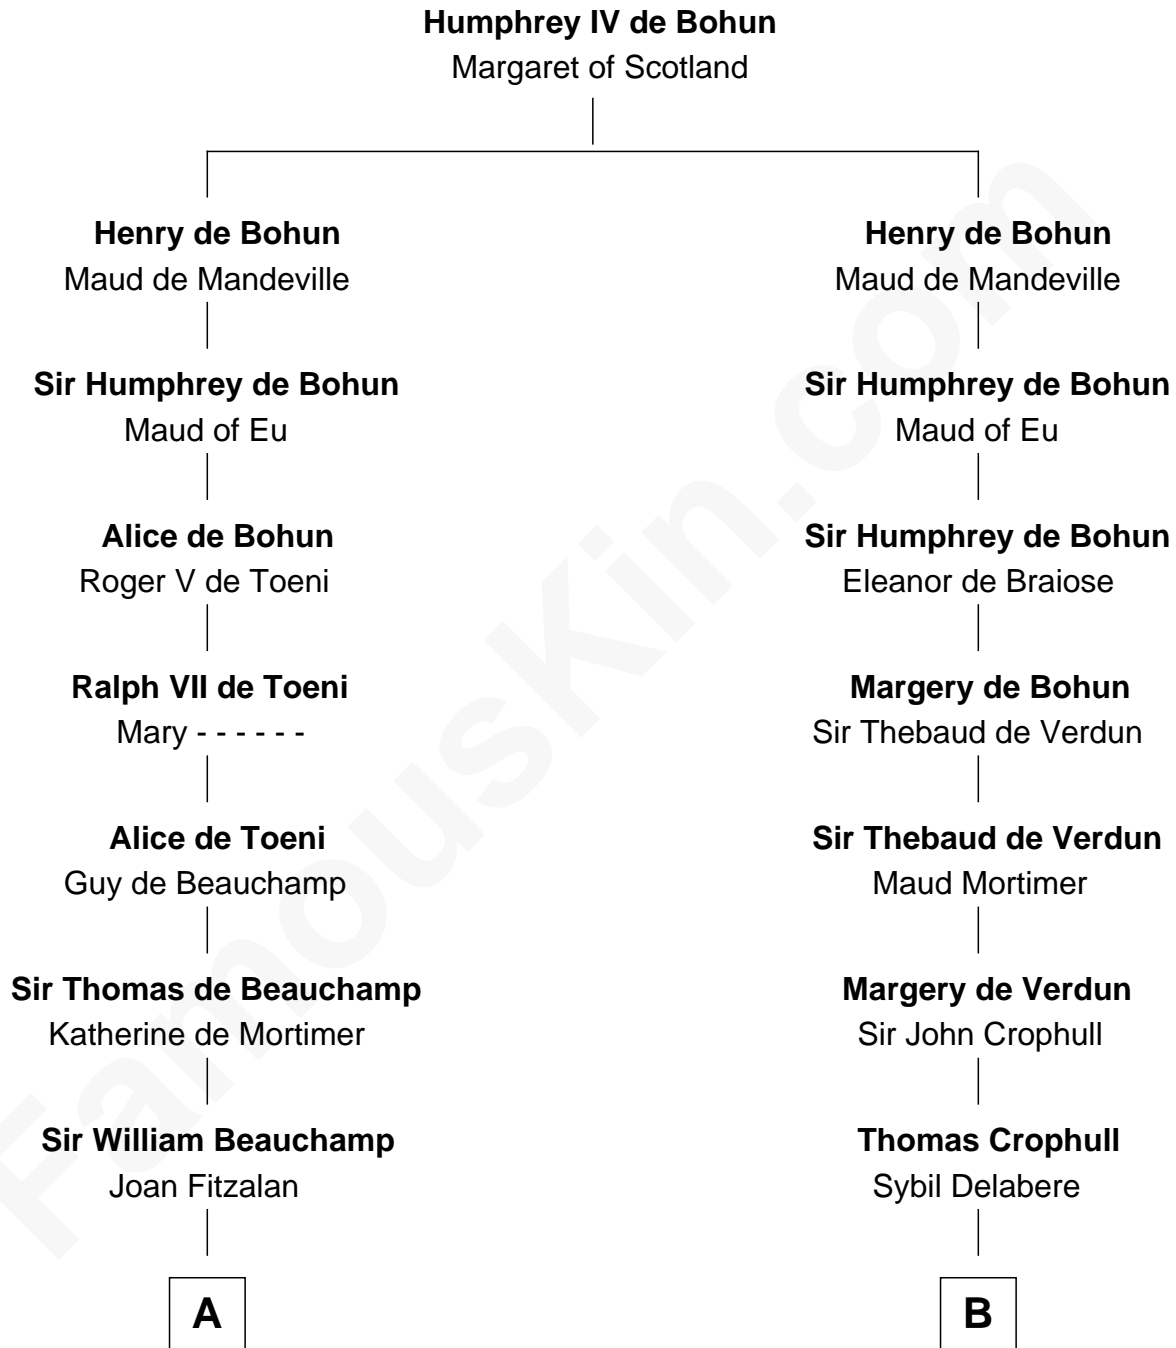

FamousKin.com

Relationship Chart of

Lord Charles Cornwallis

British Commander at Siege of Yorktown

11th cousin 8 times removed of

Catherine Parr

6th Wife of King Henry VIII

C

—
Charles Cornwallis

Charlotte Butler

—
Charles Cornwallis

Elizabeth Townshend

—
Lord Charles Cornwallis

British Commander at Siege of Yorktown

FamousKin.com