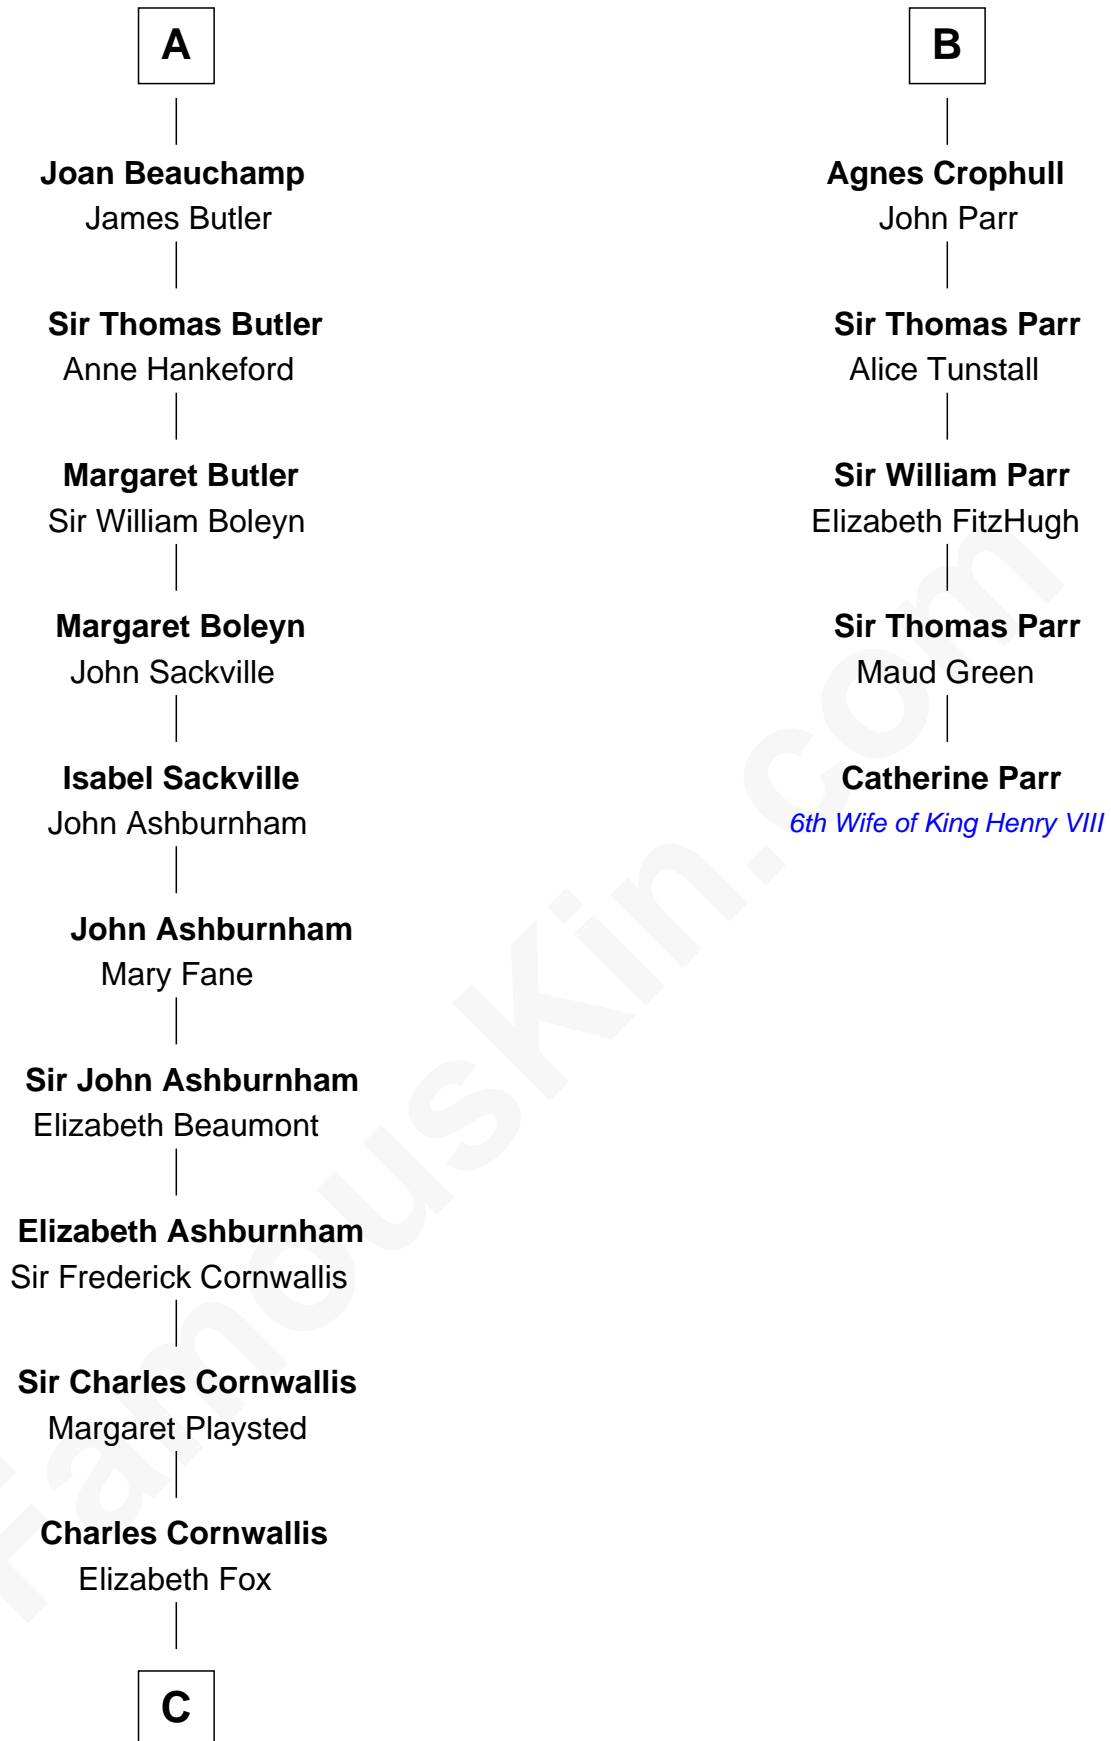

## Relationship Chart of

### Lord Charles Cornwallis

*British Commander at Siege of Yorktown*

11th cousin 8 times removed of

**Catherine Parr**

*6th Wife of King Henry VIII*

**C**

—  
**Charles Cornwallis**

Charlotte Butler

—  
**Charles Cornwallis**

Elizabeth Townshend

—  
**Lord Charles Cornwallis**

*British Commander at Siege of Yorktown*

FamousKin.com