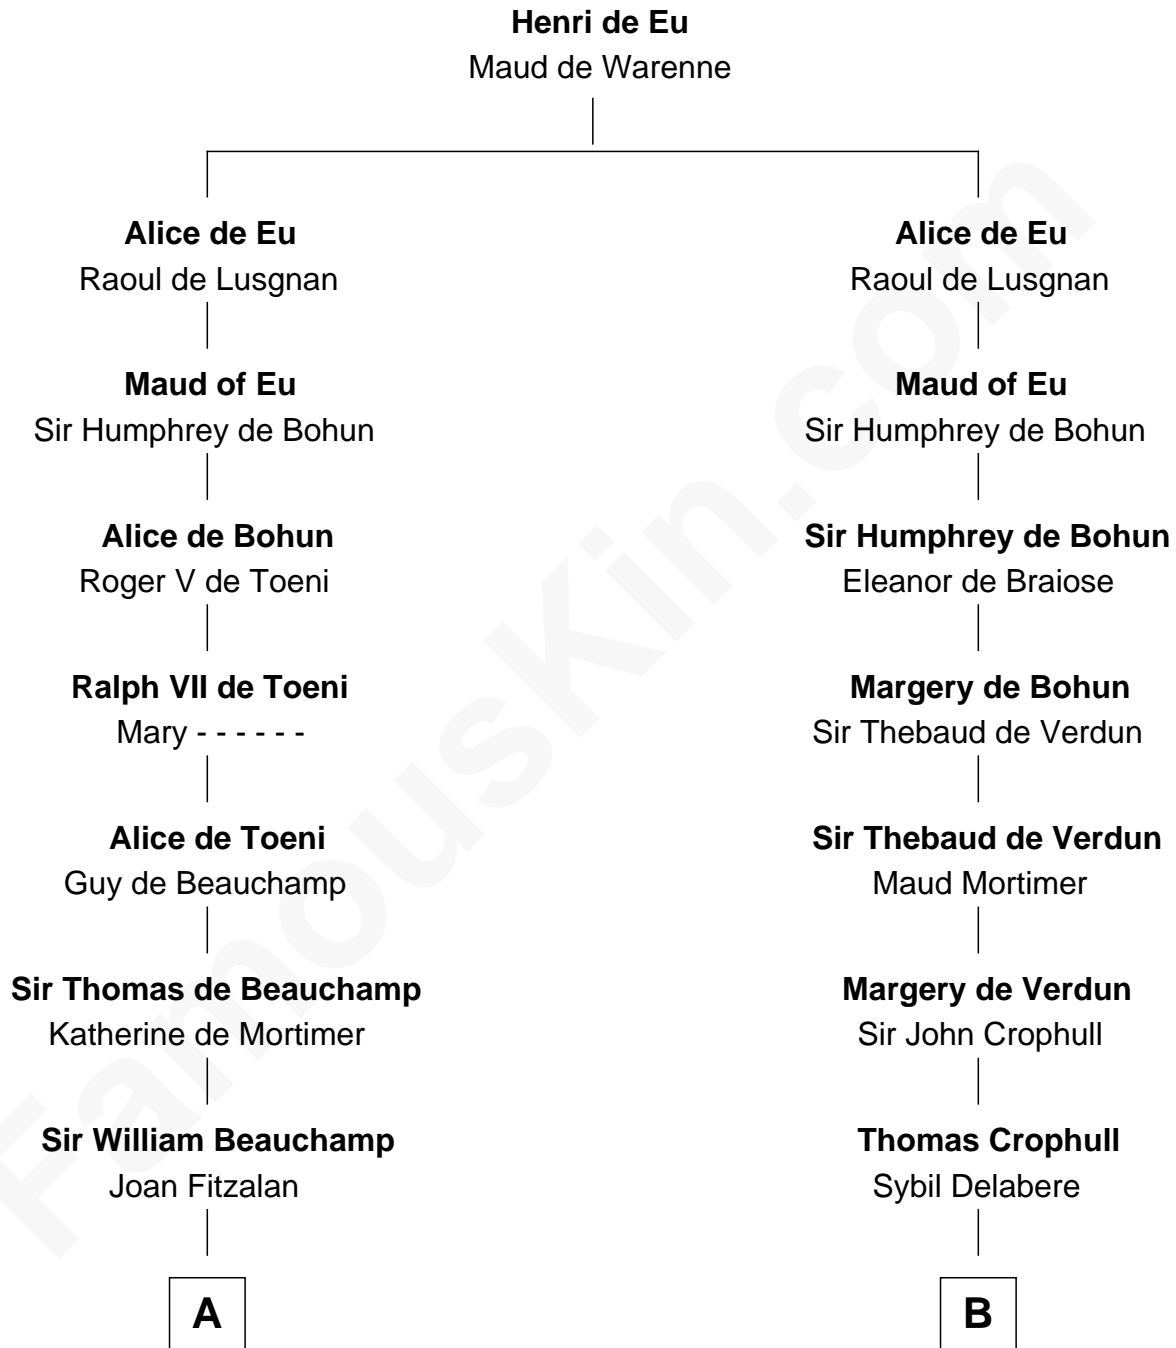

## Relationship Chart of

### Lord Charles Cornwallis

*British Commander at Siege of Yorktown*

11th cousin 8 times removed of

**Catherine Parr**

*6th Wife of King Henry VIII*

**C**

—  
**Charles Cornwallis**

Charlotte Butler

—  
**Charles Cornwallis**

Elizabeth Townshend

—  
**Lord Charles Cornwallis**

*British Commander at Siege of Yorktown*

FamousKin.com