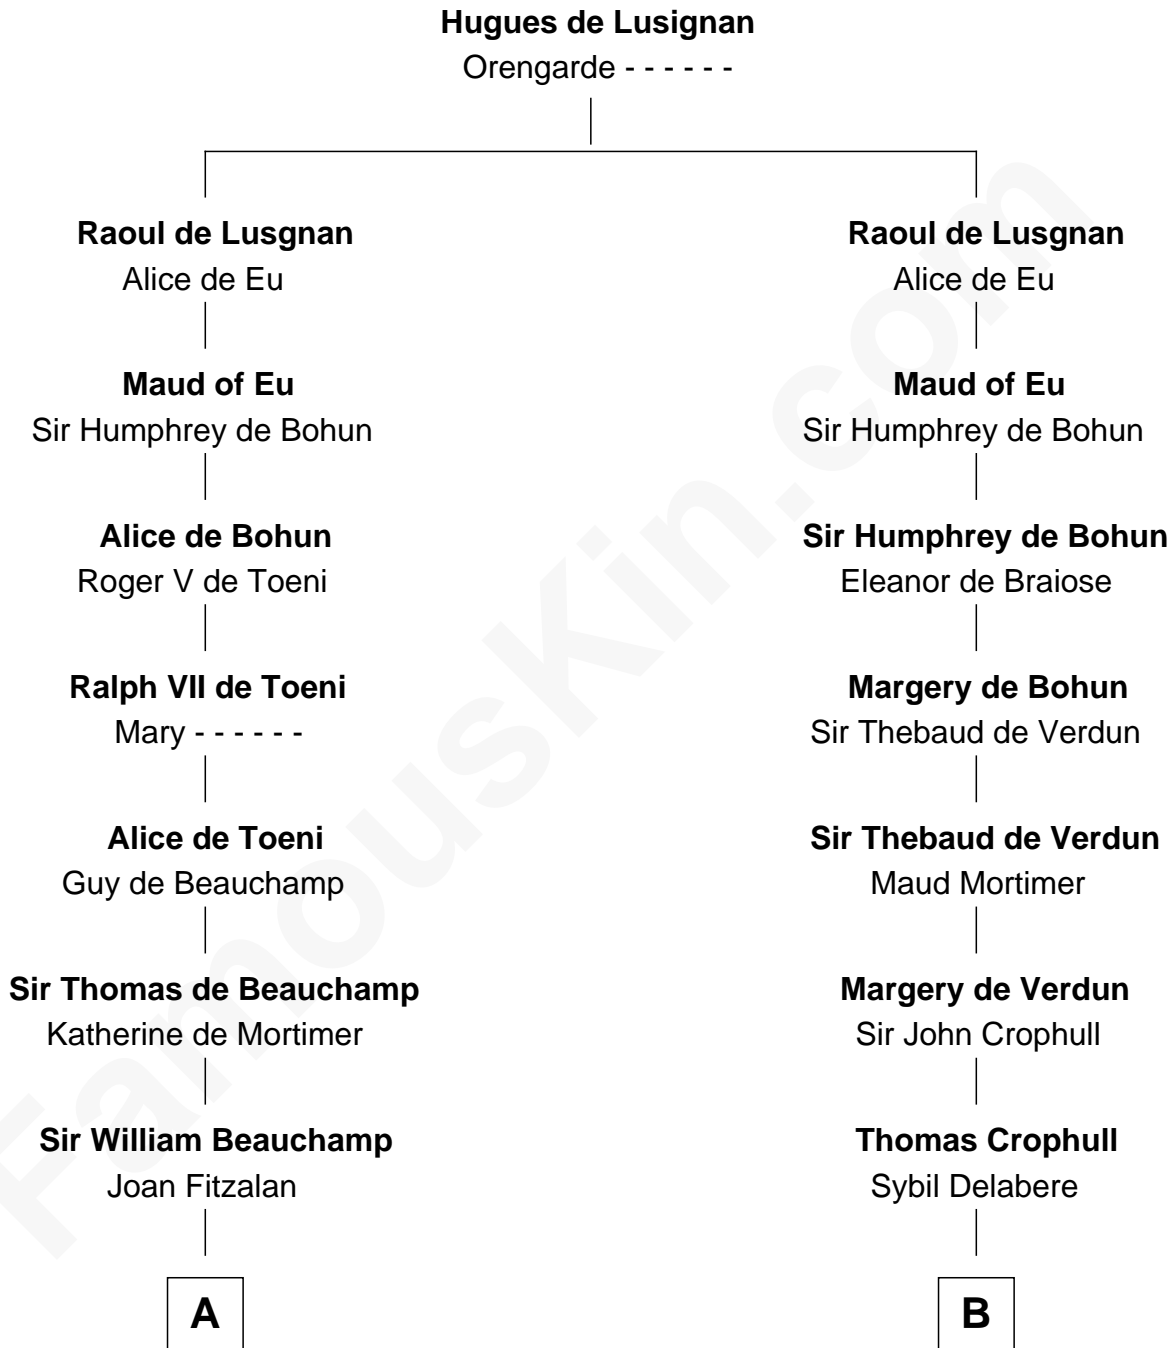

FamousKin.com

Relationship Chart of

Lord Charles Cornwallis

British Commander at Siege of Yorktown

11th cousin 8 times removed of

Catherine Parr

6th Wife of King Henry VIII

C

—
Charles Cornwallis

Charlotte Butler

—
Charles Cornwallis

Elizabeth Townshend

—
Lord Charles Cornwallis

British Commander at Siege of Yorktown

FamousKin.com