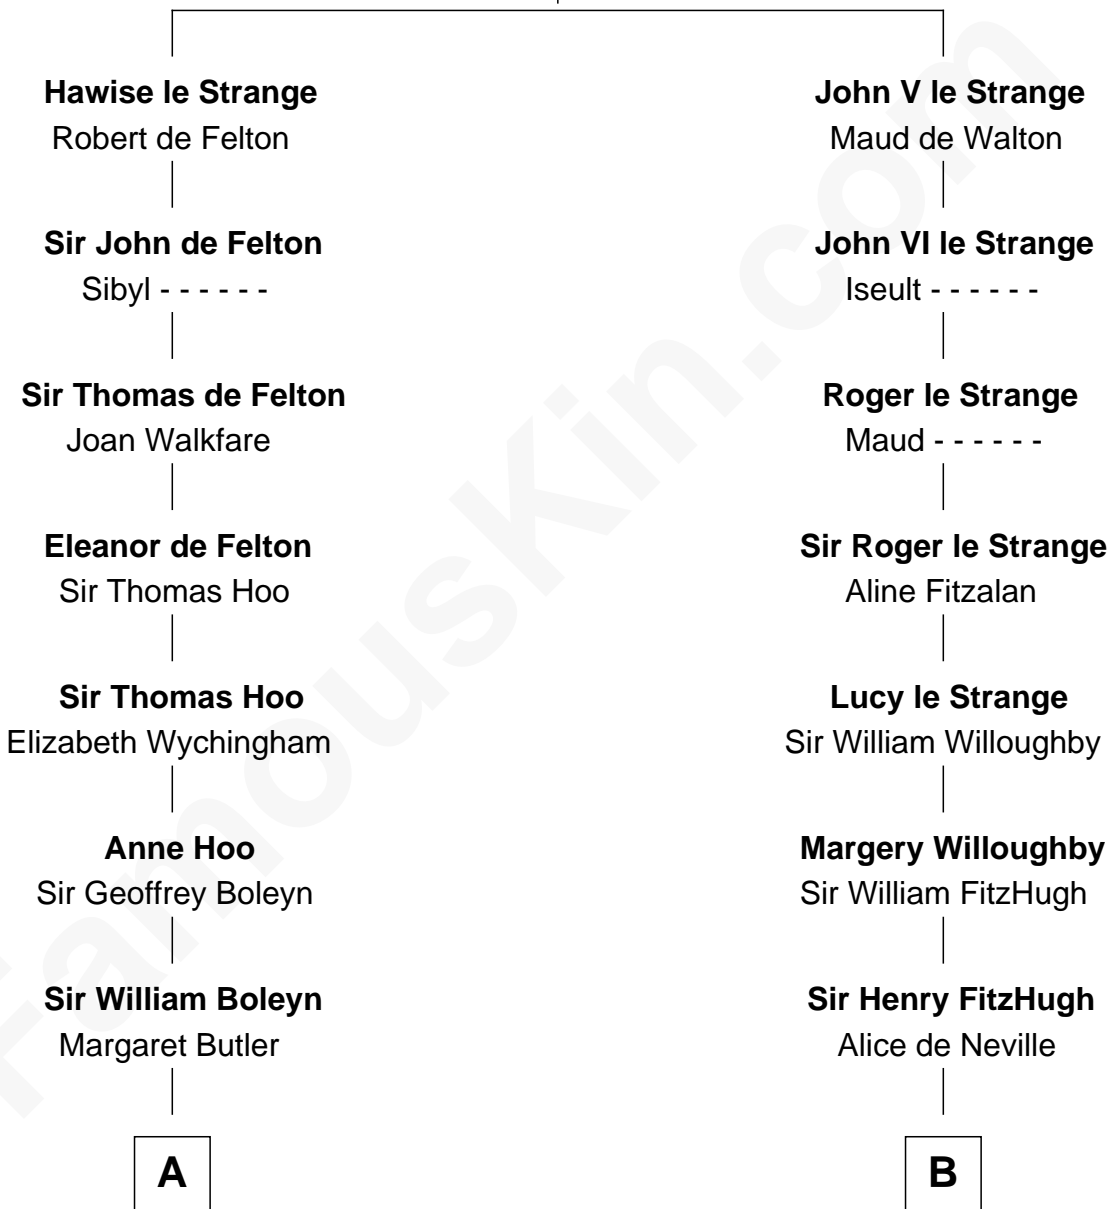

FamousKin.com

Relationship Chart of

Lord Charles Cornwallis

British Commander at Siege of Yorktown

9th cousin 7 times removed of

Catherine Parr

6th Wife of King Henry VIII

John IV le Strange

Joan de Somery

A

Margaret Boleyn

John Sackville

Isabel Sackville

John Ashburnham

John Ashburnham

Mary Fane

Sir John Ashburnham

Elizabeth Beaumont

Elizabeth Ashburnham

Sir Frederick Cornwallis

Sir Charles Cornwallis

Margaret Playsted

Charles Cornwallis

Elizabeth Fox