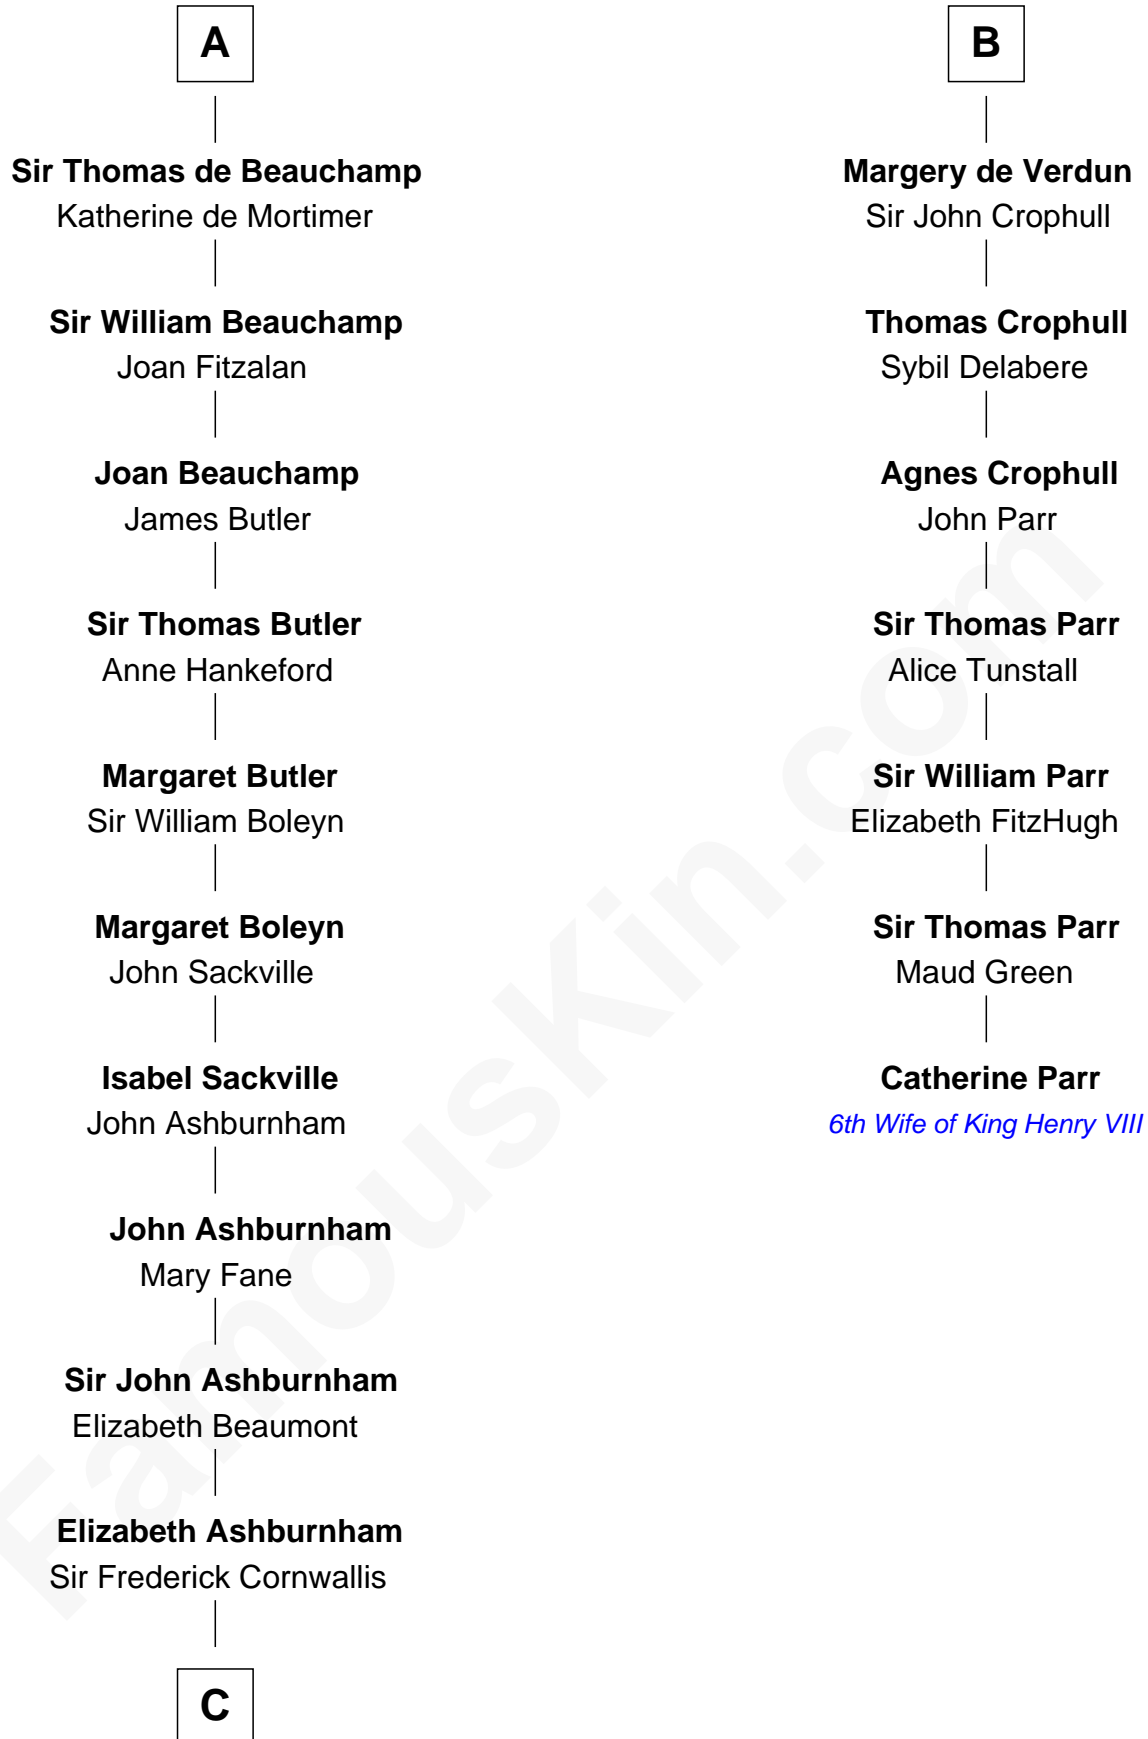

## Relationship Chart of

### Lord Charles Cornwallis

*British Commander at Siege of Yorktown*

13th cousin 8 times removed of

**Catherine Parr**

*6th Wife of King Henry VIII*

**Muitchertach O'Toole**

Cacht Inion Loigsig O'Morda

**C**

—  
**Sir Charles Cornwallis**

Margaret Playsted

—  
**Charles Cornwallis**

Elizabeth Fox

—  
**Charles Cornwallis**

Charlotte Butler

—  
**Charles Cornwallis**

Elizabeth Townshend