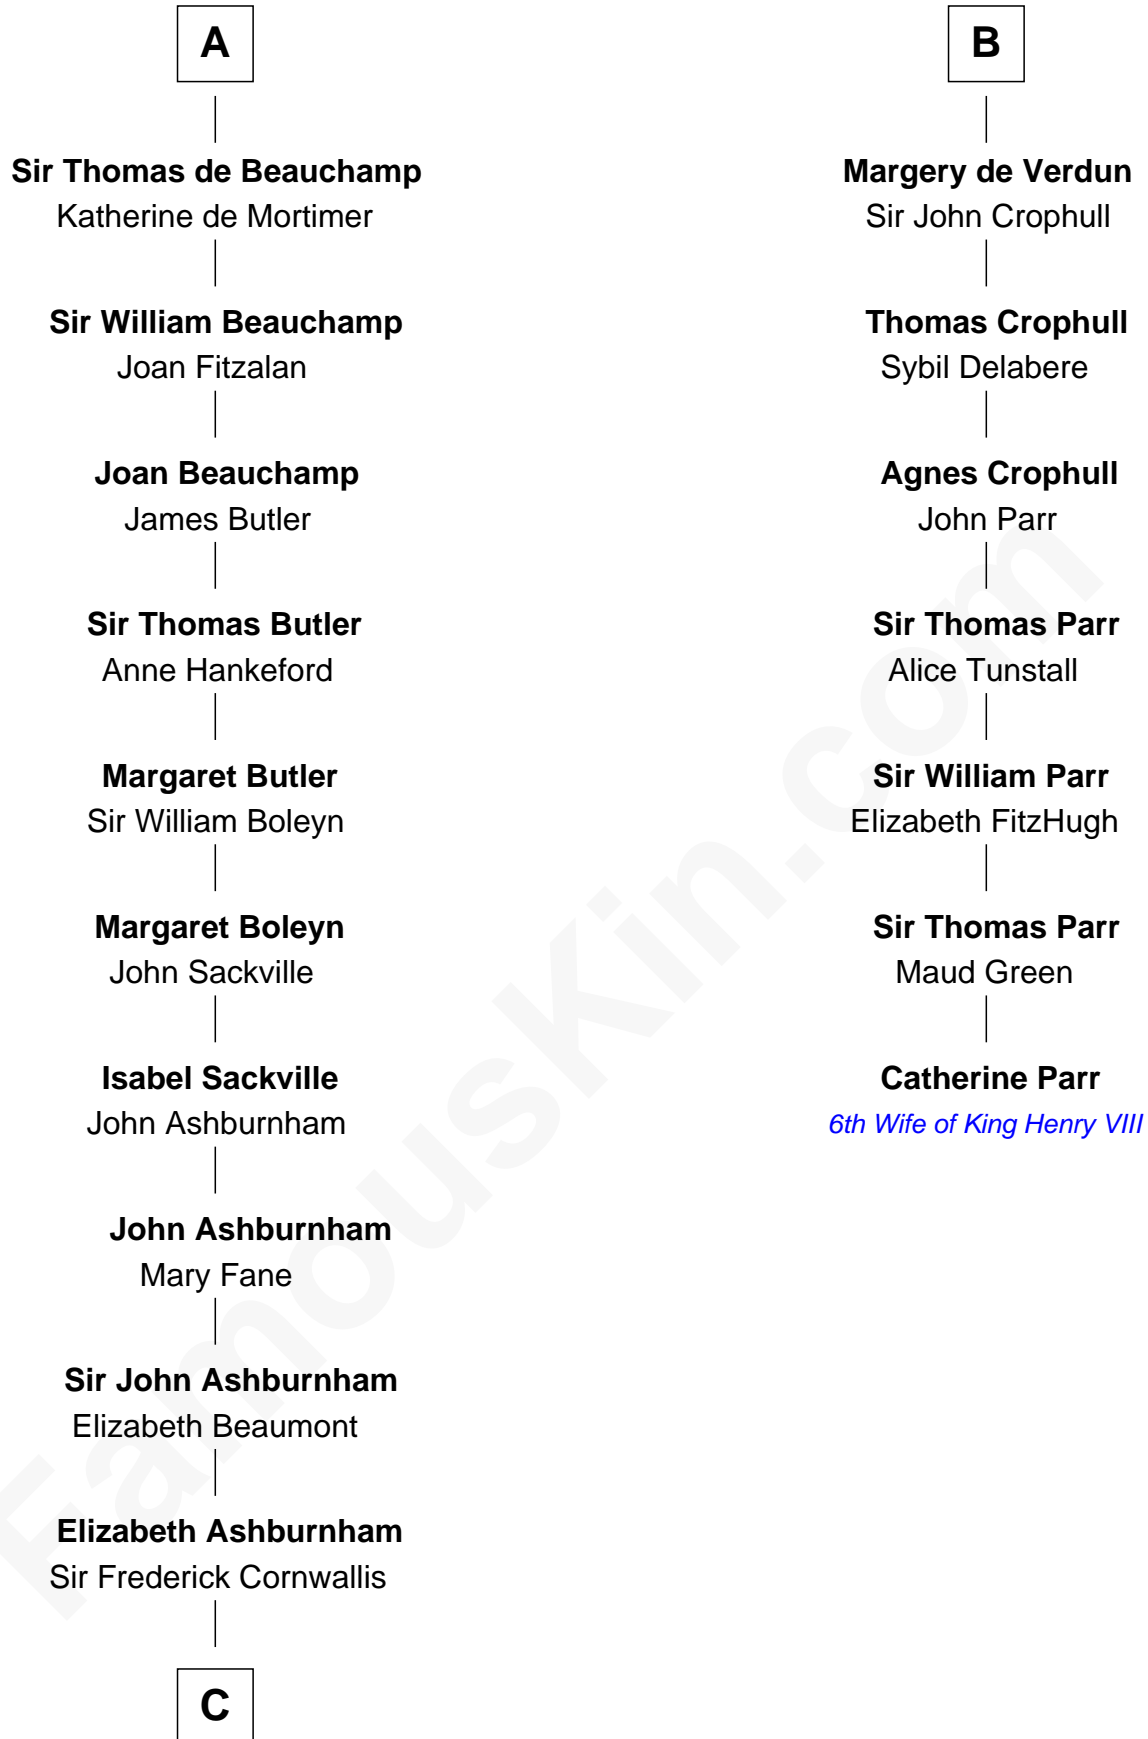

## Relationship Chart of

### Lord Charles Cornwallis

*British Commander at Siege of Yorktown*

13th cousin 8 times removed of

**Catherine Parr**

*6th Wife of King Henry VIII*

**Enna MacMurrough**

**C**

—  
**Sir Charles Cornwallis**

Margaret Playsted

—  
**Charles Cornwallis**

Elizabeth Fox

—  
**Charles Cornwallis**

Charlotte Butler

—  
**Charles Cornwallis**

Elizabeth Townshend

—  
**Lord Charles Cornwallis**