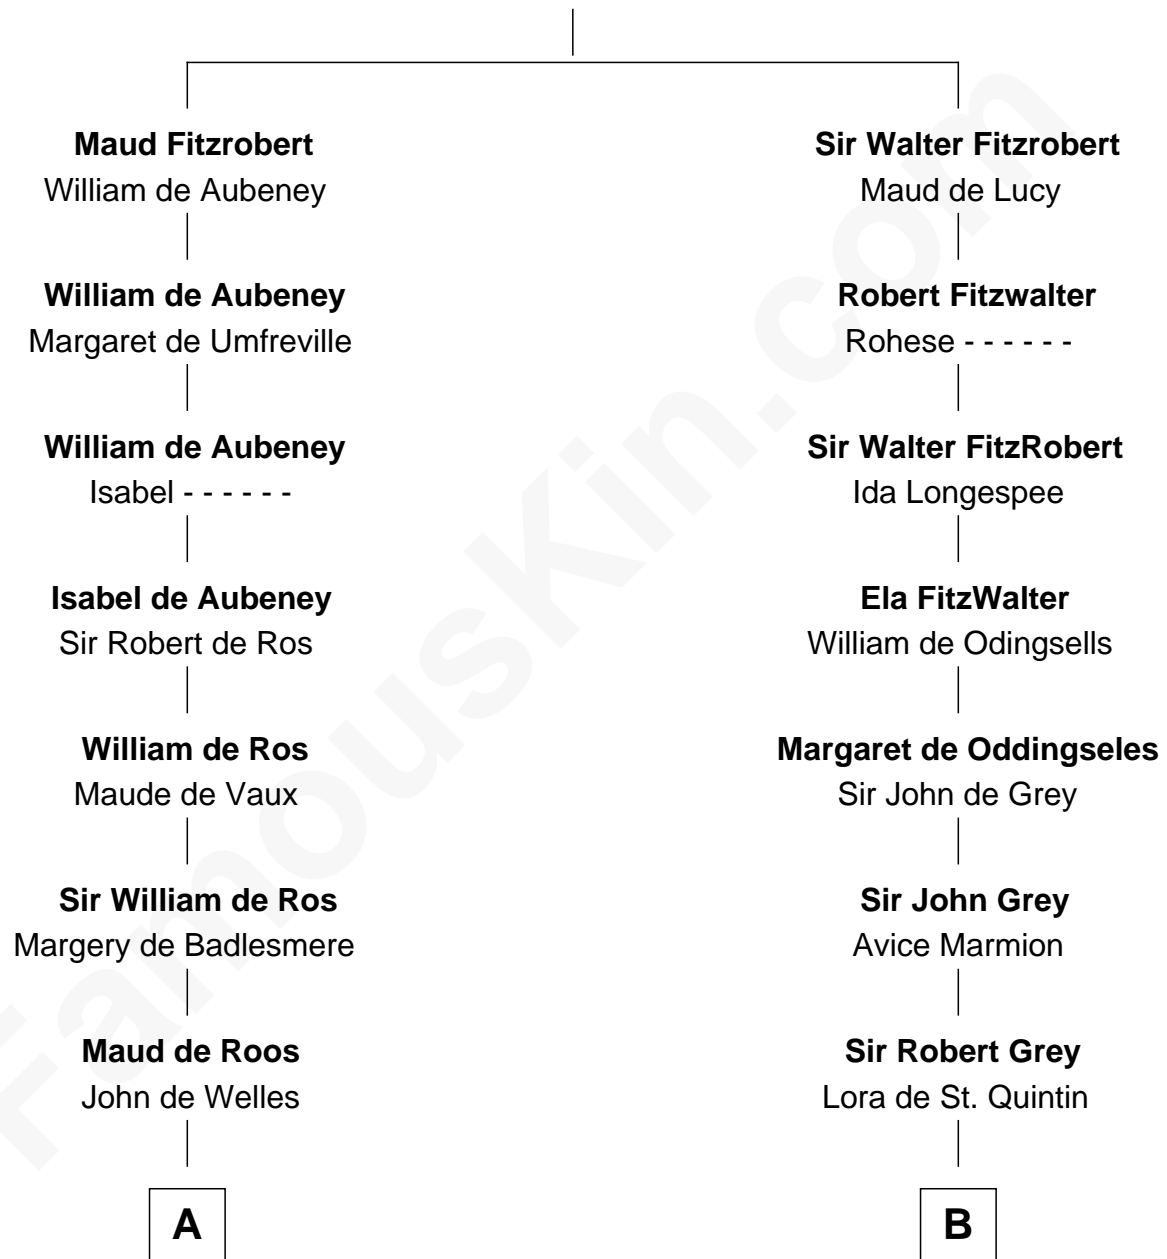

FamousKin.com

Relationship Chart of

Lord Charles Cornwallis

British Commander at Siege of Yorktown

12th cousin 8 times removed of

Catherine Parr

6th Wife of King Henry VIII

Robert Fitzrichard

Maud de St. Liz

C

—
Charles Cornwallis

Elizabeth Fox

—
Charles Cornwallis

Charlotte Butler

—
Charles Cornwallis

Elizabeth Townshend

—
Lord Charles Cornwallis

British Commander at Siege of Yorktown

FamousKin.com