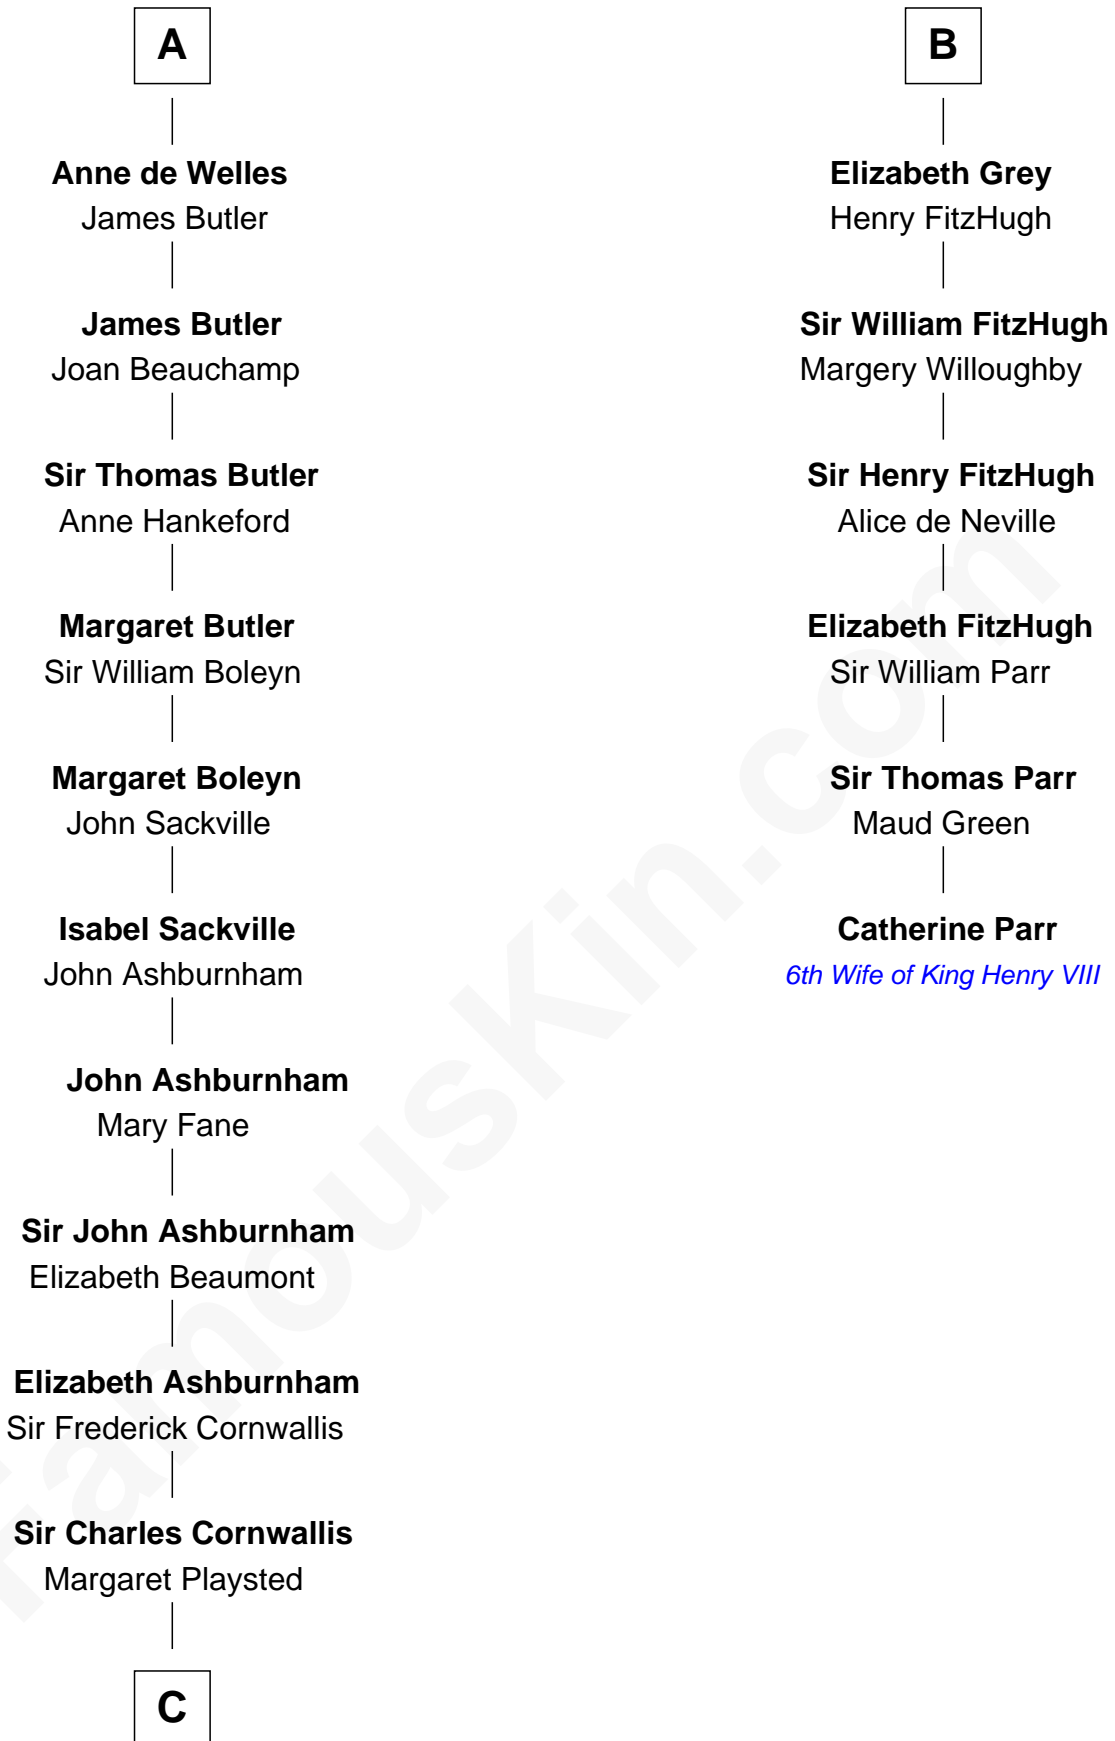

FamousKin.com

Relationship Chart of

Lord Charles Cornwallis

British Commander at Siege of Yorktown

12th cousin 8 times removed of

Catherine Parr

6th Wife of King Henry VIII

Robert Fitzrichard

Maud de St. Liz

C

—
Charles Cornwallis

Elizabeth Fox

—
Charles Cornwallis

Charlotte Butler

—
Charles Cornwallis

Elizabeth Townshend