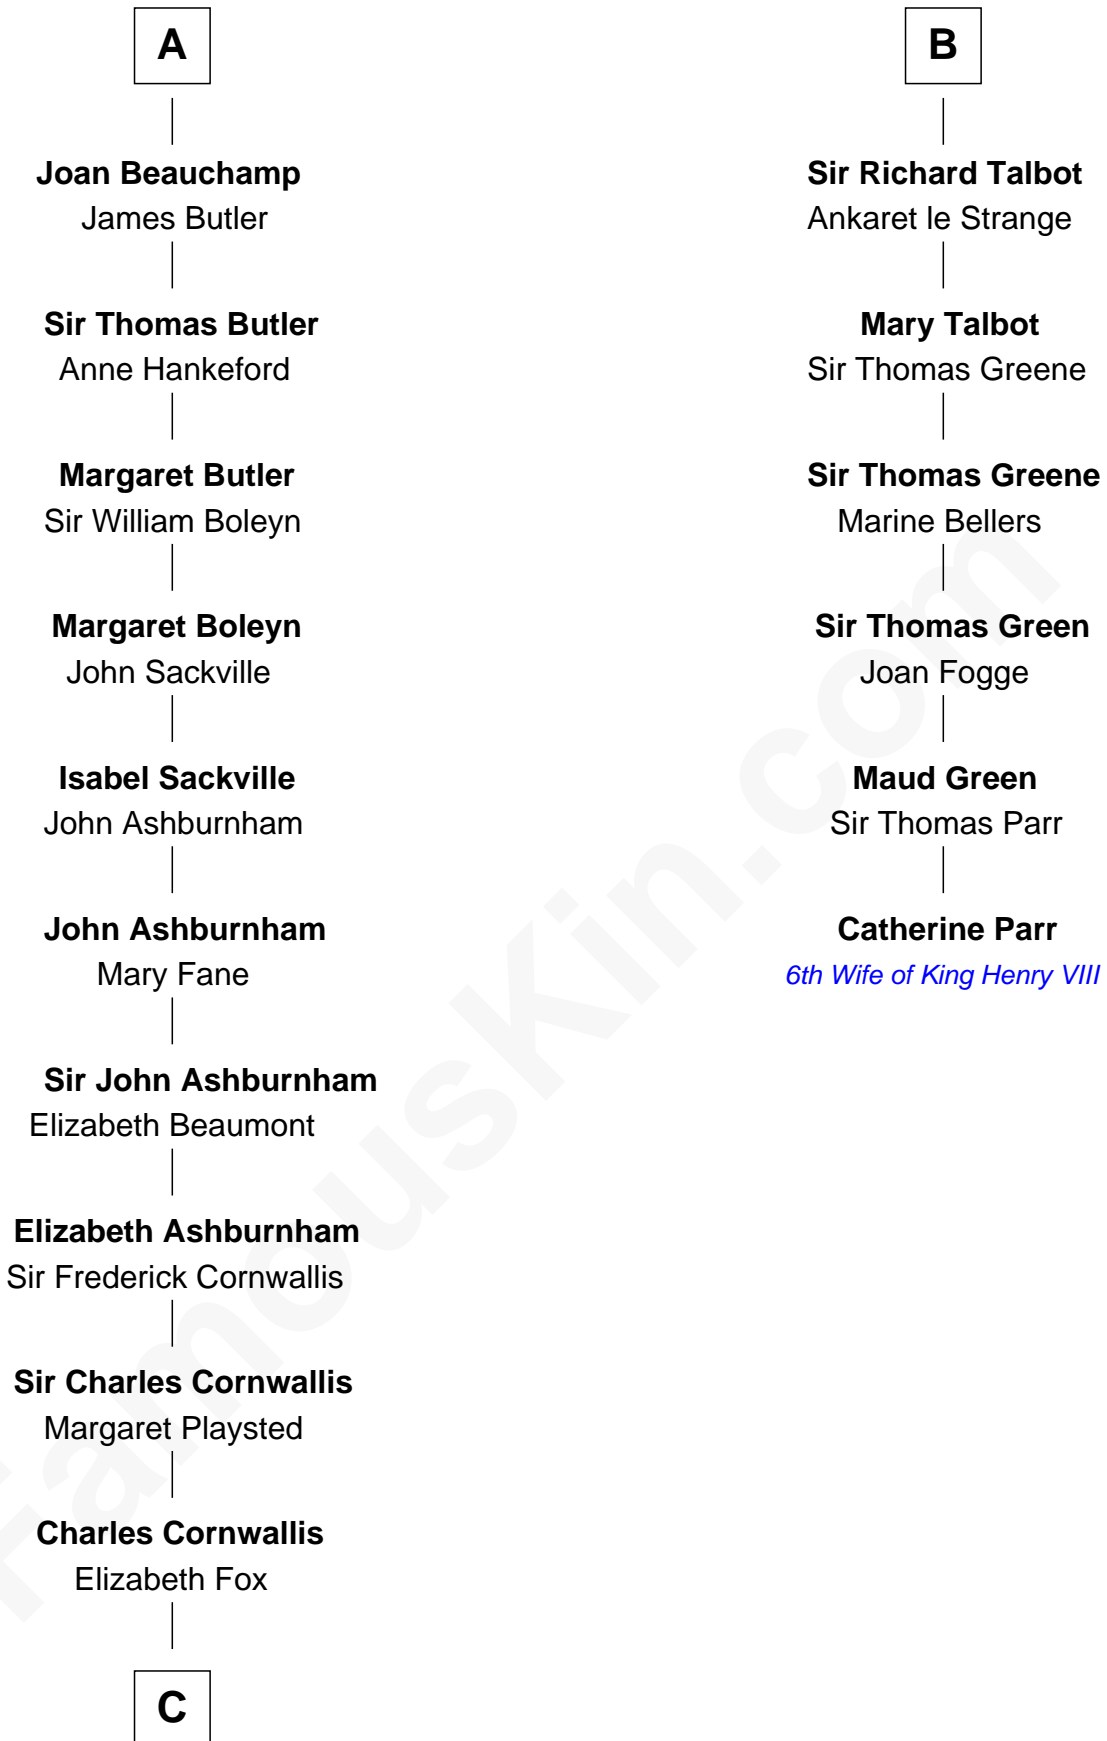

## Relationship Chart of

### Lord Charles Cornwallis

*British Commander at Siege of Yorktown*

12th cousin 7 times removed of

### Catherine Parr

*6th Wife of King Henry VIII*

**Richard Fitzgilbert de Clare**  
Adeliza de Meschines

**C**

—  
**Charles Cornwallis**

Charlotte Butler

—  
**Charles Cornwallis**

Elizabeth Townshend