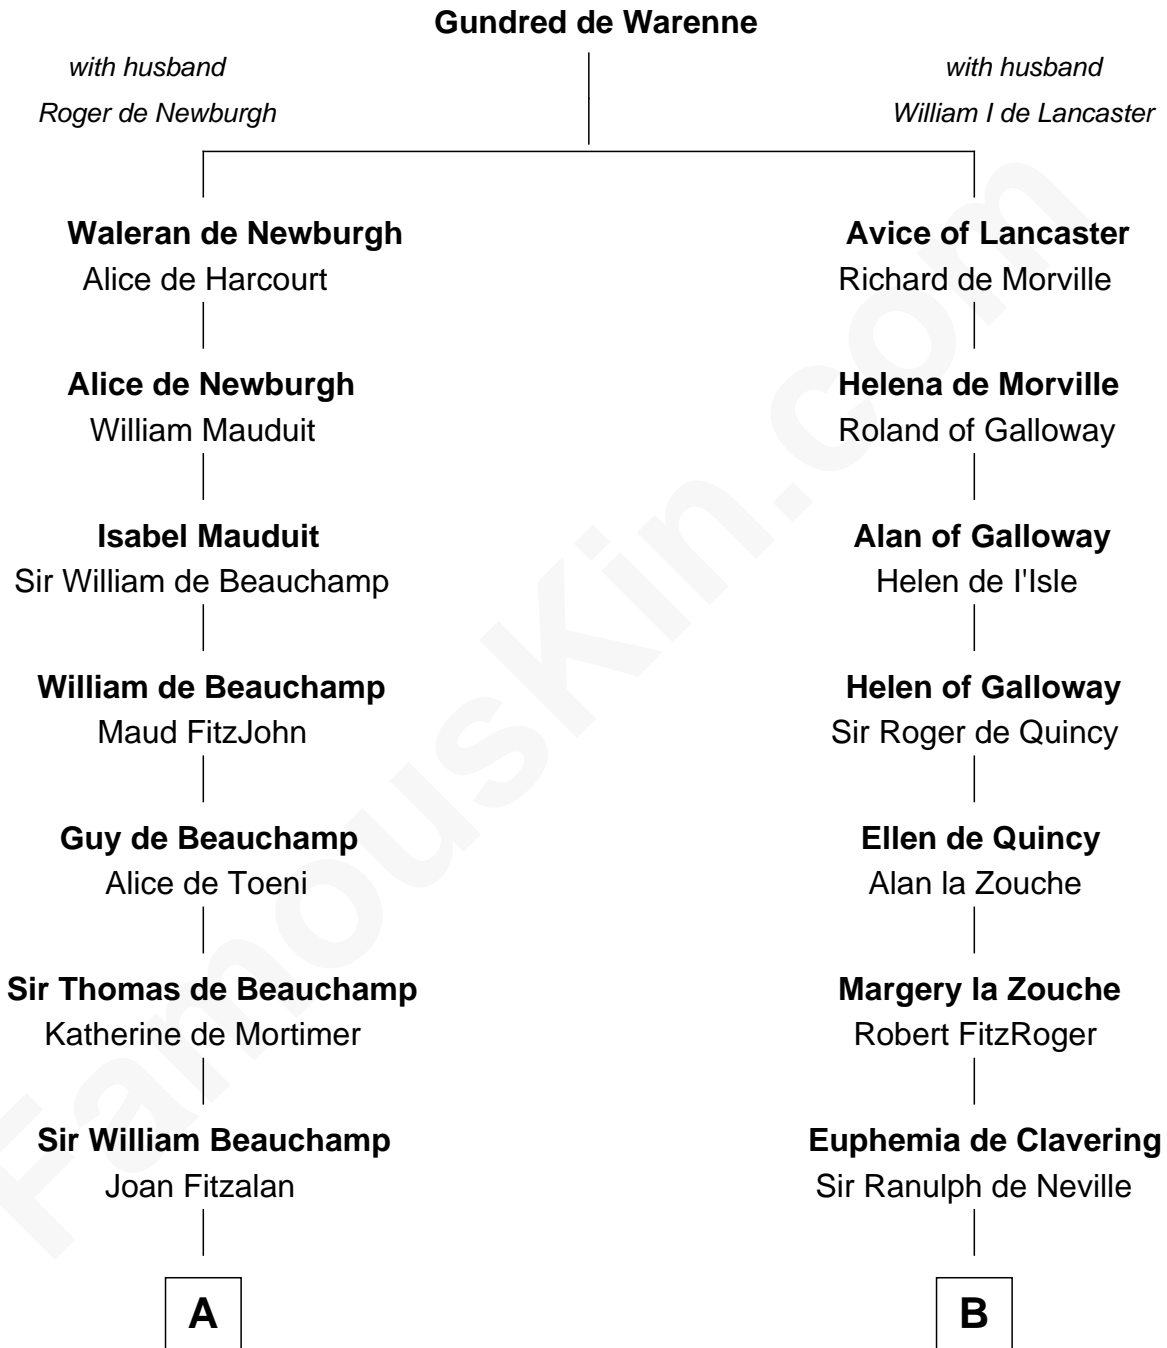

## Relationship Chart of

### Lord Charles Cornwallis

*British Commander at Siege of Yorktown*

14th cousin 5 times removed of

**Catherine Parr**

*6th Wife of King Henry VIII*

**C**

—  
**Charles Cornwallis**

Charlotte Butler

—  
**Charles Cornwallis**

Elizabeth Townshend

—  
**Lord Charles Cornwallis**

*British Commander at Siege of Yorktown*

FamousKin.com