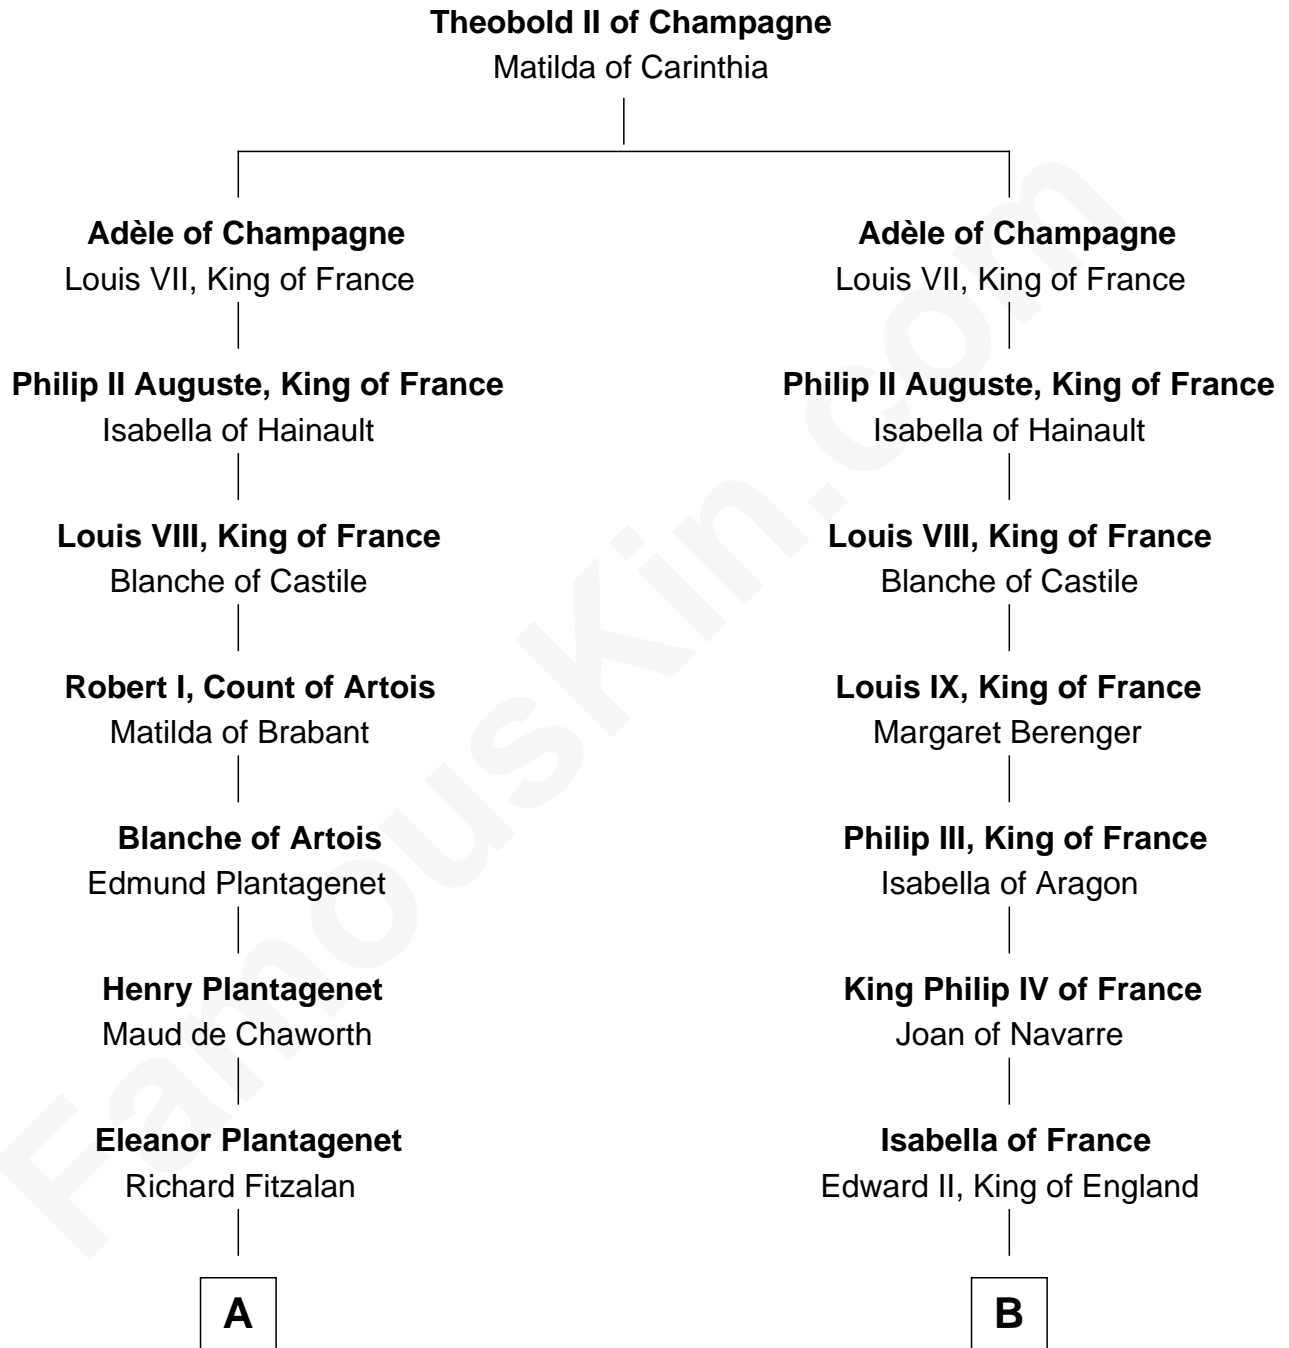

FamousKin.com

Relationship Chart of

Lord Charles Cornwallis

British Commander at Siege of Yorktown

14th cousin 7 times removed of

Catherine Parr

6th Wife of King Henry VIII

C

—
Sir Charles Cornwallis

Margaret Playsted

—
Charles Cornwallis

Elizabeth Fox

—
Charles Cornwallis

Charlotte Butler

—
Charles Cornwallis

Elizabeth Townshend