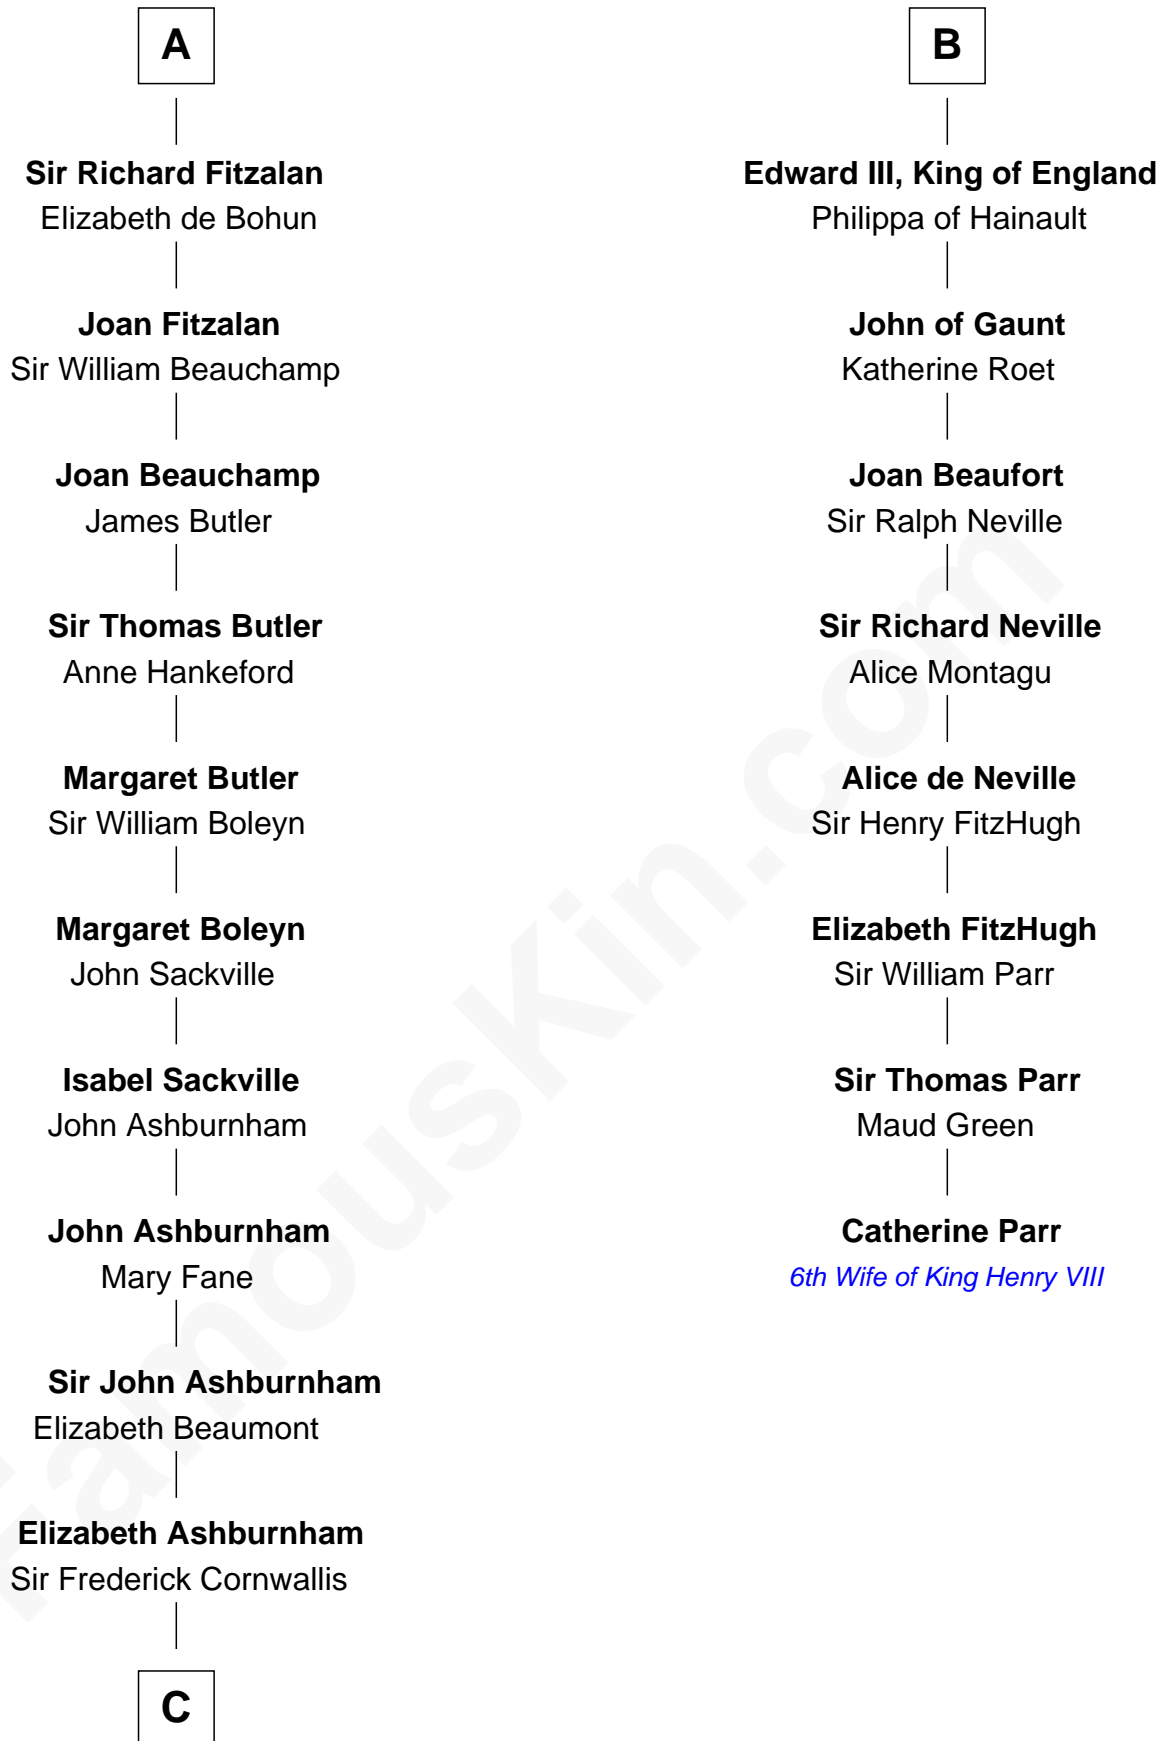

FamousKin.com

Relationship Chart of

Lord Charles Cornwallis

British Commander at Siege of Yorktown

14th cousin 7 times removed of

Catherine Parr

6th Wife of King Henry VIII

C

—
Sir Charles Cornwallis

Margaret Playsted

—
Charles Cornwallis

Elizabeth Fox

—
Charles Cornwallis

Charlotte Butler

—
Charles Cornwallis

Elizabeth Townshend