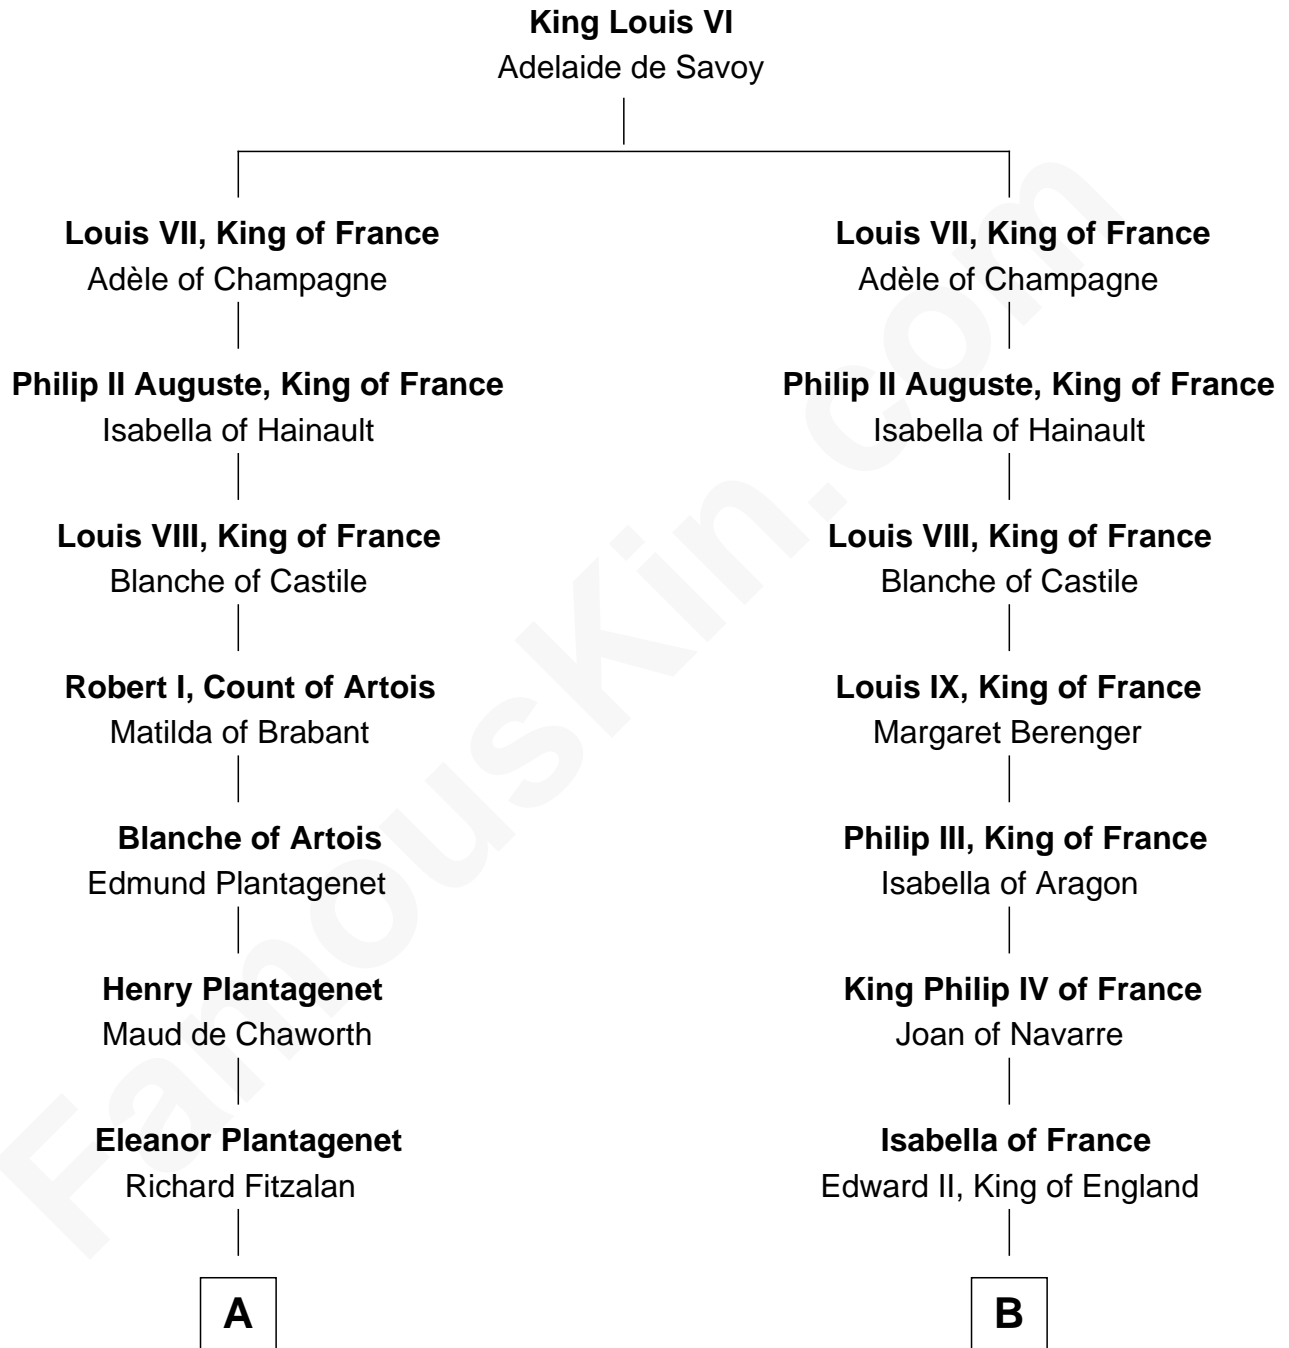

## Relationship Chart of

### Lord Charles Cornwallis

*British Commander at Siege of Yorktown*

14th cousin 7 times removed of

**Catherine Parr**

*6th Wife of King Henry VIII*

**C**

—  
**Sir Charles Cornwallis**

Margaret Playsted

—  
**Charles Cornwallis**

Elizabeth Fox

—  
**Charles Cornwallis**

Charlotte Butler

—  
**Charles Cornwallis**

Elizabeth Townshend

—  
**Lord Charles Cornwallis**

*British Commander at Siege of Yorktown*