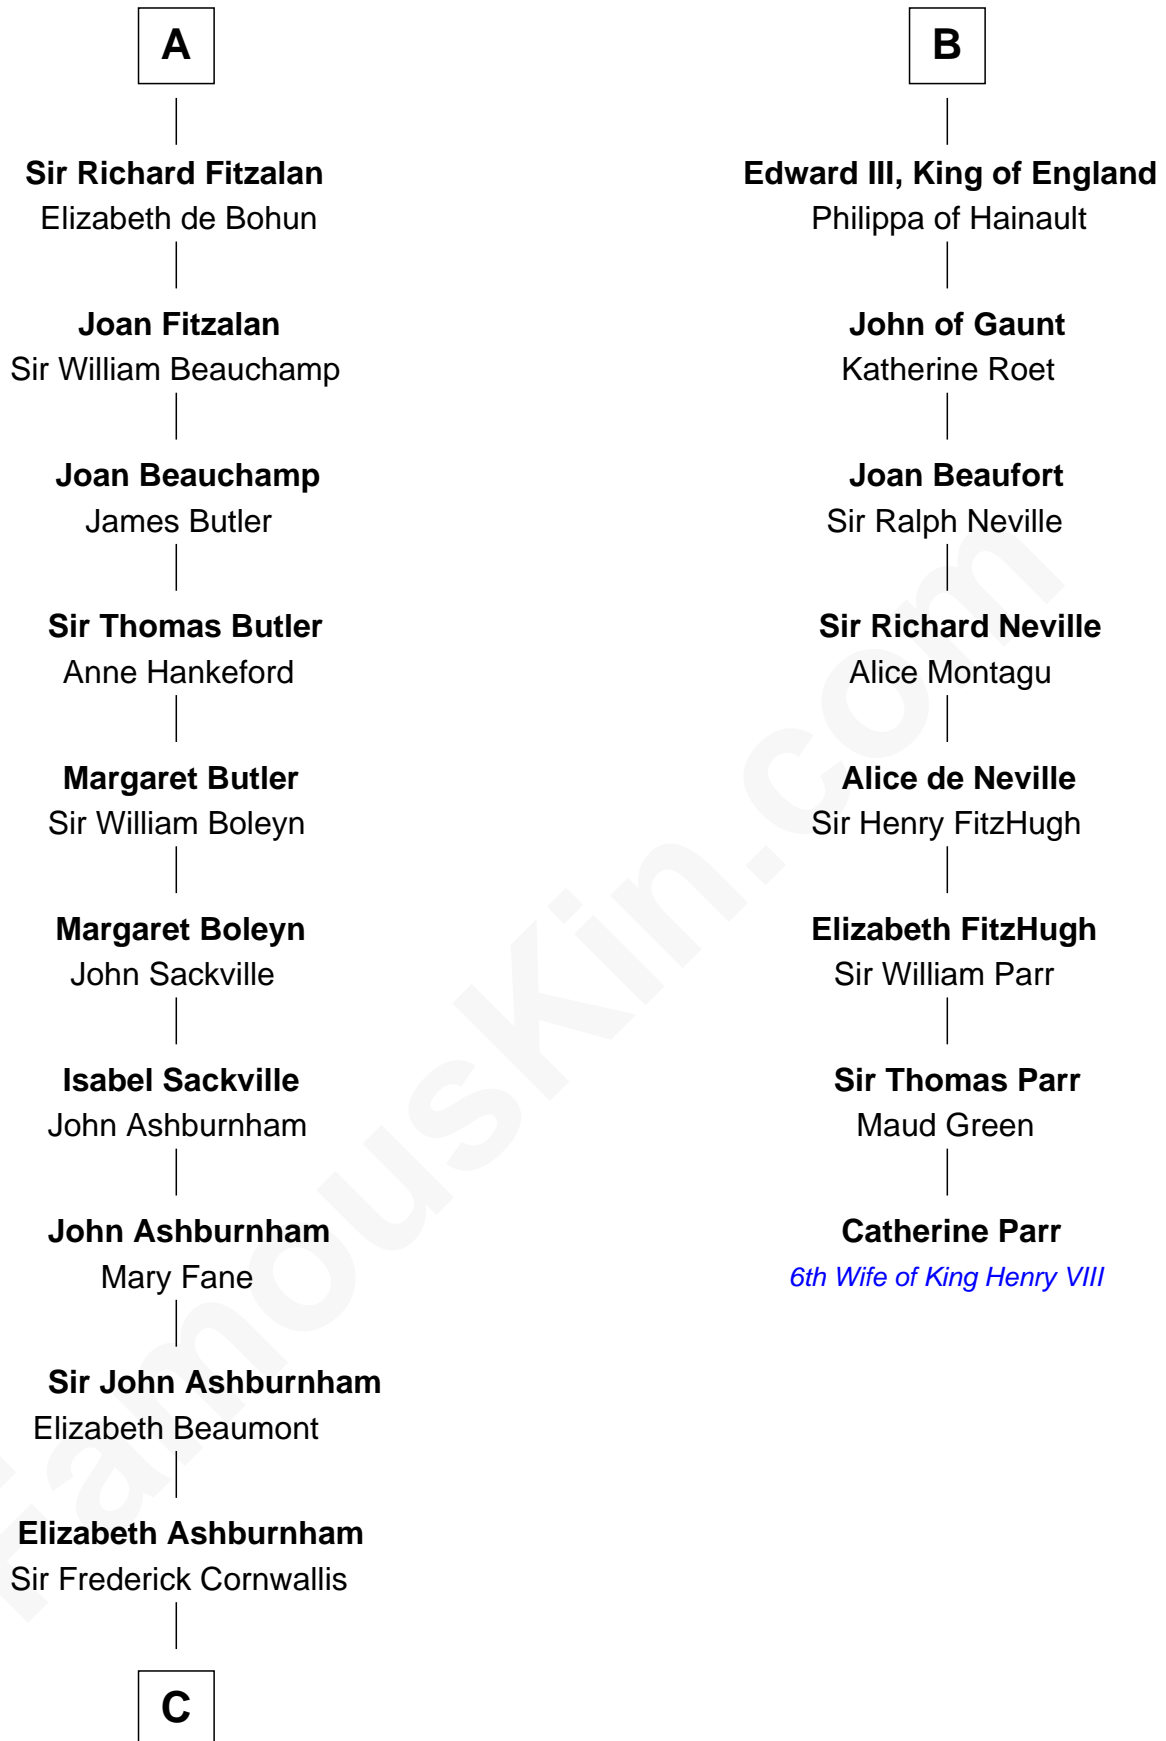

## Relationship Chart of

### Lord Charles Cornwallis

*British Commander at Siege of Yorktown*

14th cousin 7 times removed of

**Catherine Parr**

*6th Wife of King Henry VIII*

**C**

—  
**Sir Charles Cornwallis**

Margaret Playsted

—  
**Charles Cornwallis**

Elizabeth Fox

—  
**Charles Cornwallis**

Charlotte Butler

—  
**Charles Cornwallis**

Elizabeth Townshend

—  
**Lord Charles Cornwallis**

*British Commander at Siege of Yorktown*