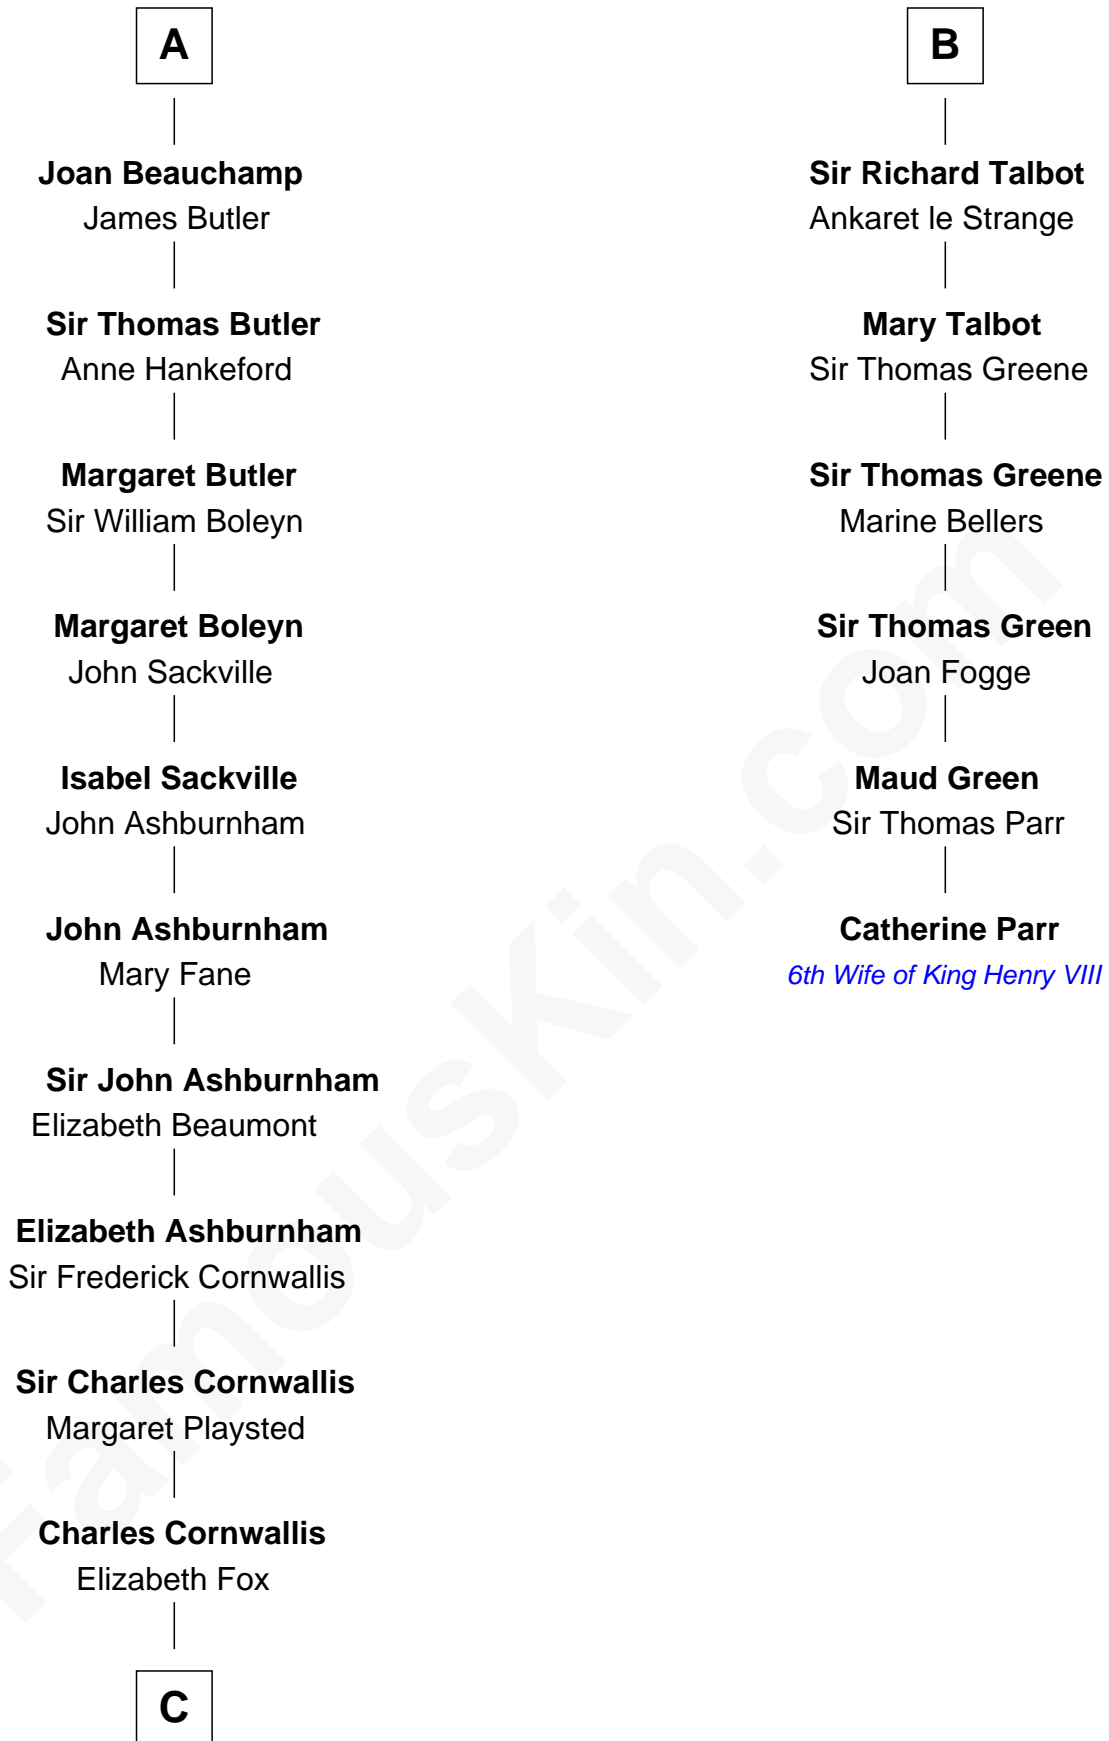

FamousKin.com

Relationship Chart of

Lord Charles Cornwallis

British Commander at Siege of Yorktown

12th cousin 7 times removed of

Catherine Parr

6th Wife of King Henry VIII

Geoffrey de Mandeville

Rohese de Vere

C

—
Charles Cornwallis

Charlotte Butler

—
Charles Cornwallis

Elizabeth Townshend

—
Lord Charles Cornwallis

British Commander at Siege of Yorktown