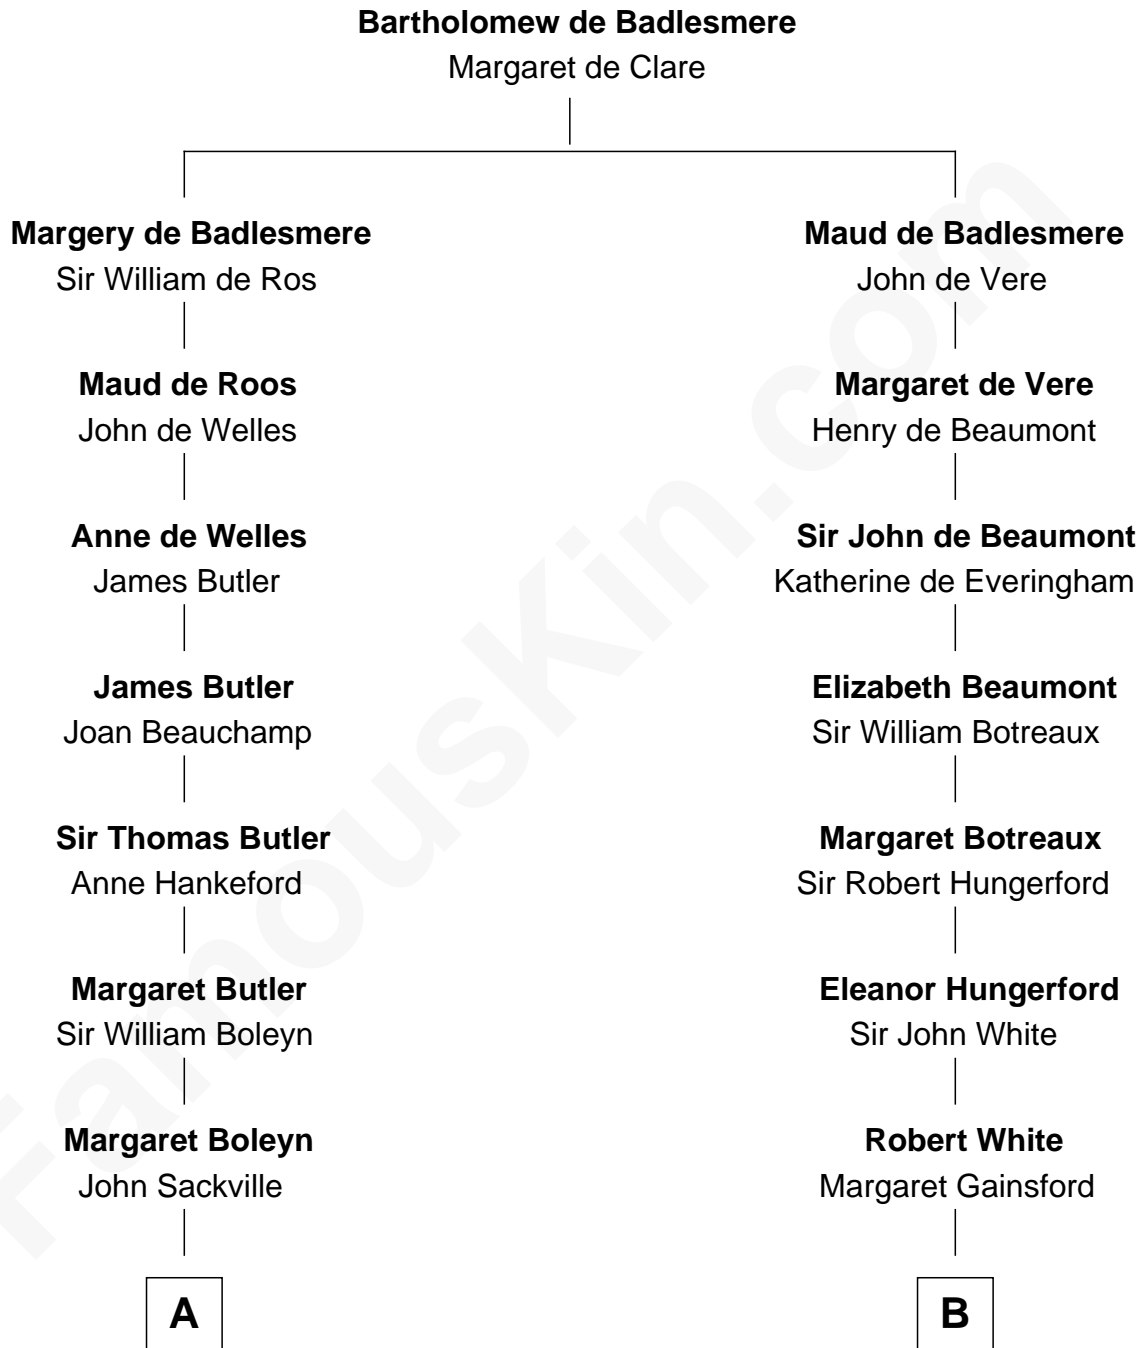

## Relationship Chart of

### Lord Charles Cornwallis

*British Commander at Siege of Yorktown*

15th cousin 5 times removed of

**Grace Slick**

*Singer, Songwriter - Jefferson Airplane*

**C**

James Osgood Dow  
Mary Charlotte Hawkins

Grace Josephine Dow  
Arthur Wilford Wing

Ivan Wilford Wing  
Virginia Barnett

**Grace Slick**  
*Singer, Songwriter - Jefferson Airplane*

FamousKin.com