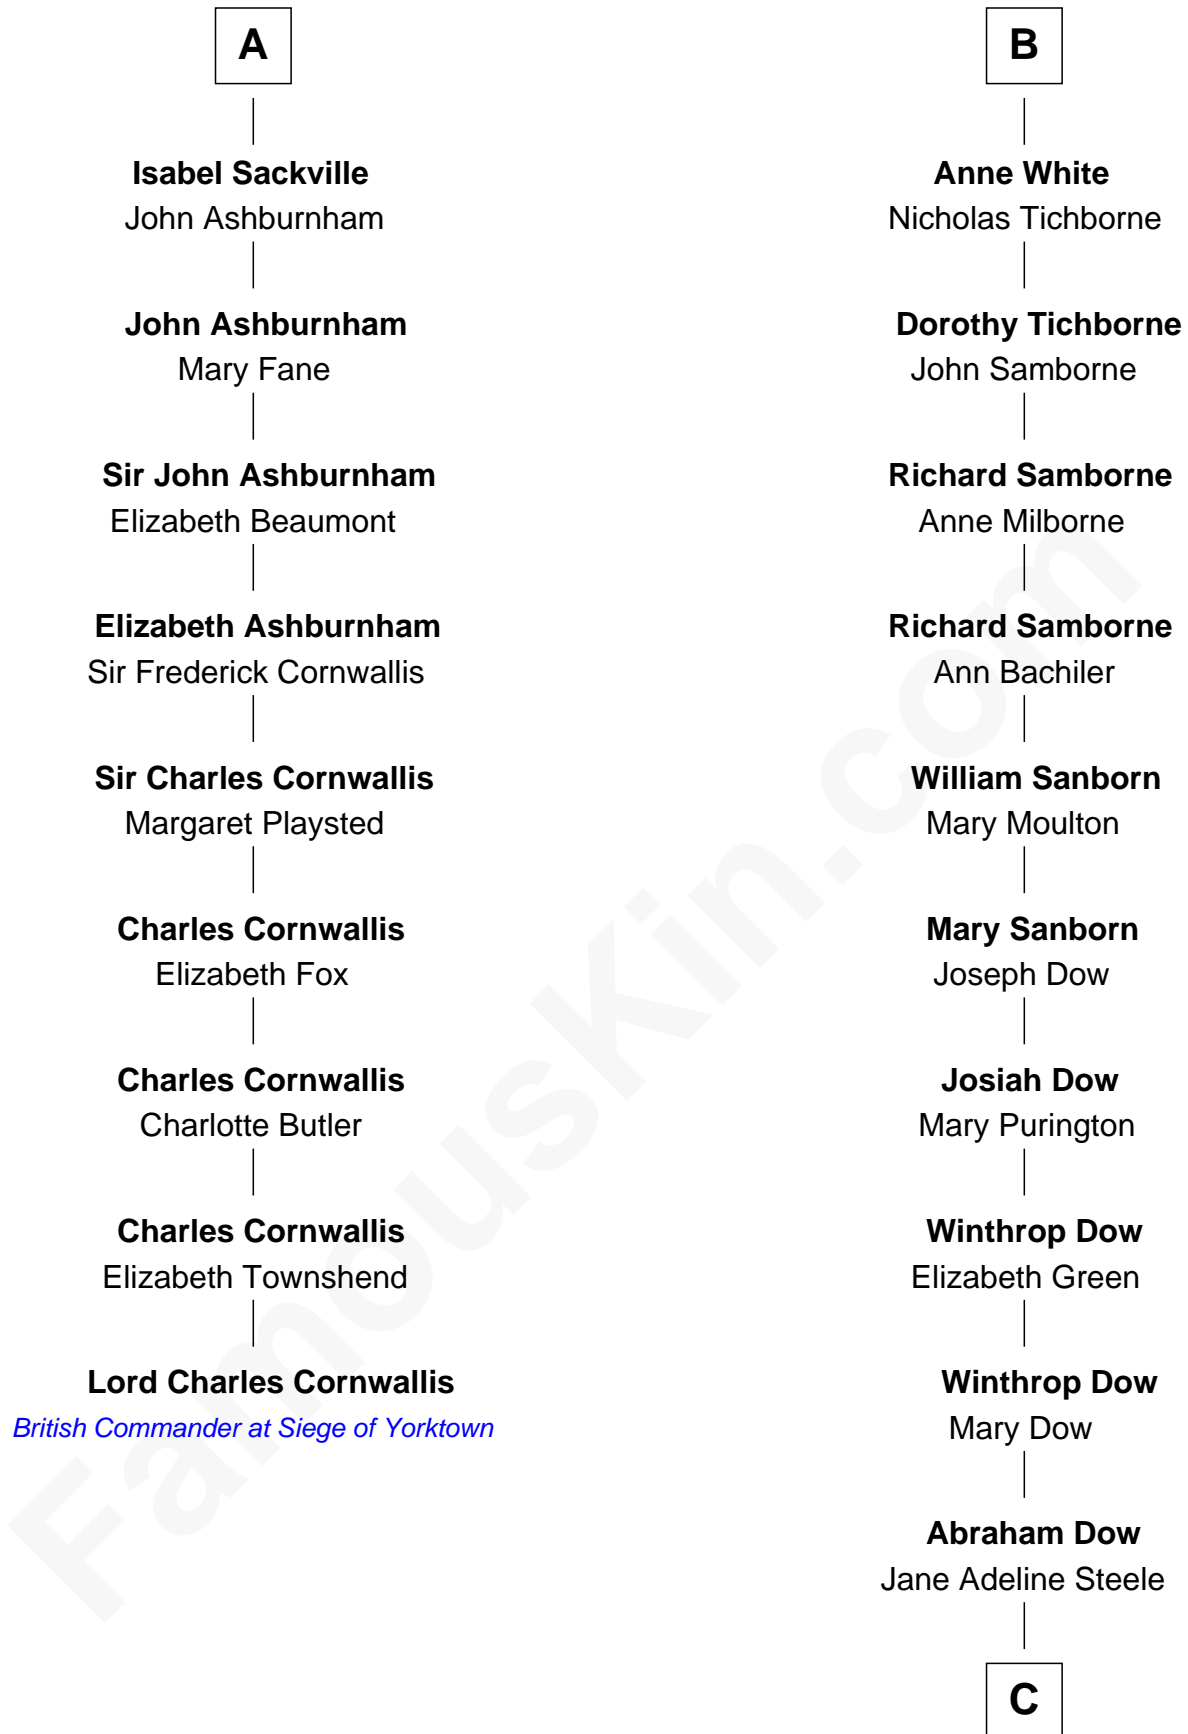

## Relationship Chart of

### Lord Charles Cornwallis

*British Commander at Siege of Yorktown*

15th cousin 5 times removed of

**Grace Slick**

*Singer, Songwriter - Jefferson Airplane*

**C**

James Osgood Dow  
Mary Charlotte Hawkins

Grace Josephine Dow  
Arthur Wilford Wing

Ivan Wilford Wing  
Virginia Barnett

**Grace Slick**  
*Singer, Songwriter - Jefferson Airplane*

FamousKin.com