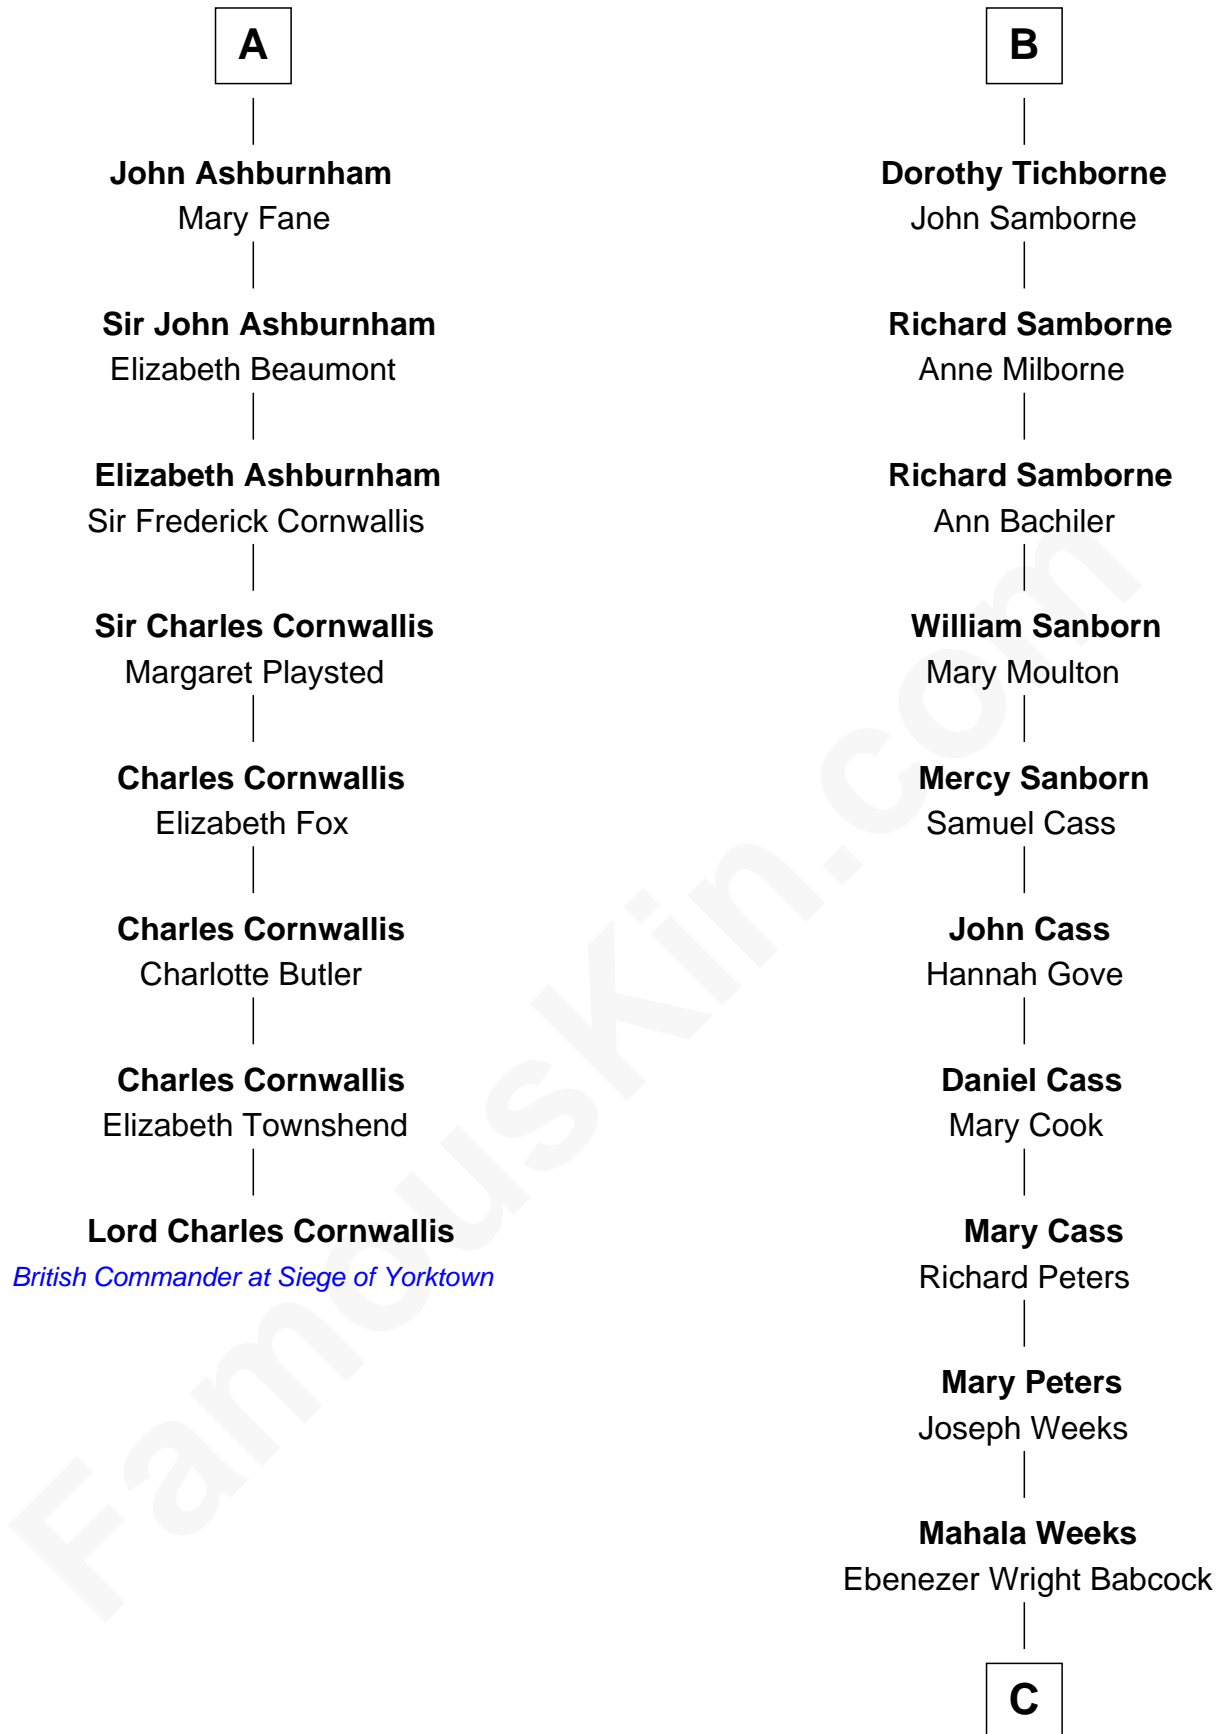

FamousKin.com

Relationship Chart of

Lord Charles Cornwallis

British Commander at Siege of Yorktown

14th cousin 6 times removed of

Charlie Munger

Vice-Chairman of Berkshire Hathaway

C

Ann Maria Babcock
Samuel Montague Case

Carrie A. Case
Thomas Charles Munger

Alfred Case Munger
Florence V. Russell

Charlie Munger
Vice-Chairman of Berkshire Hathaway