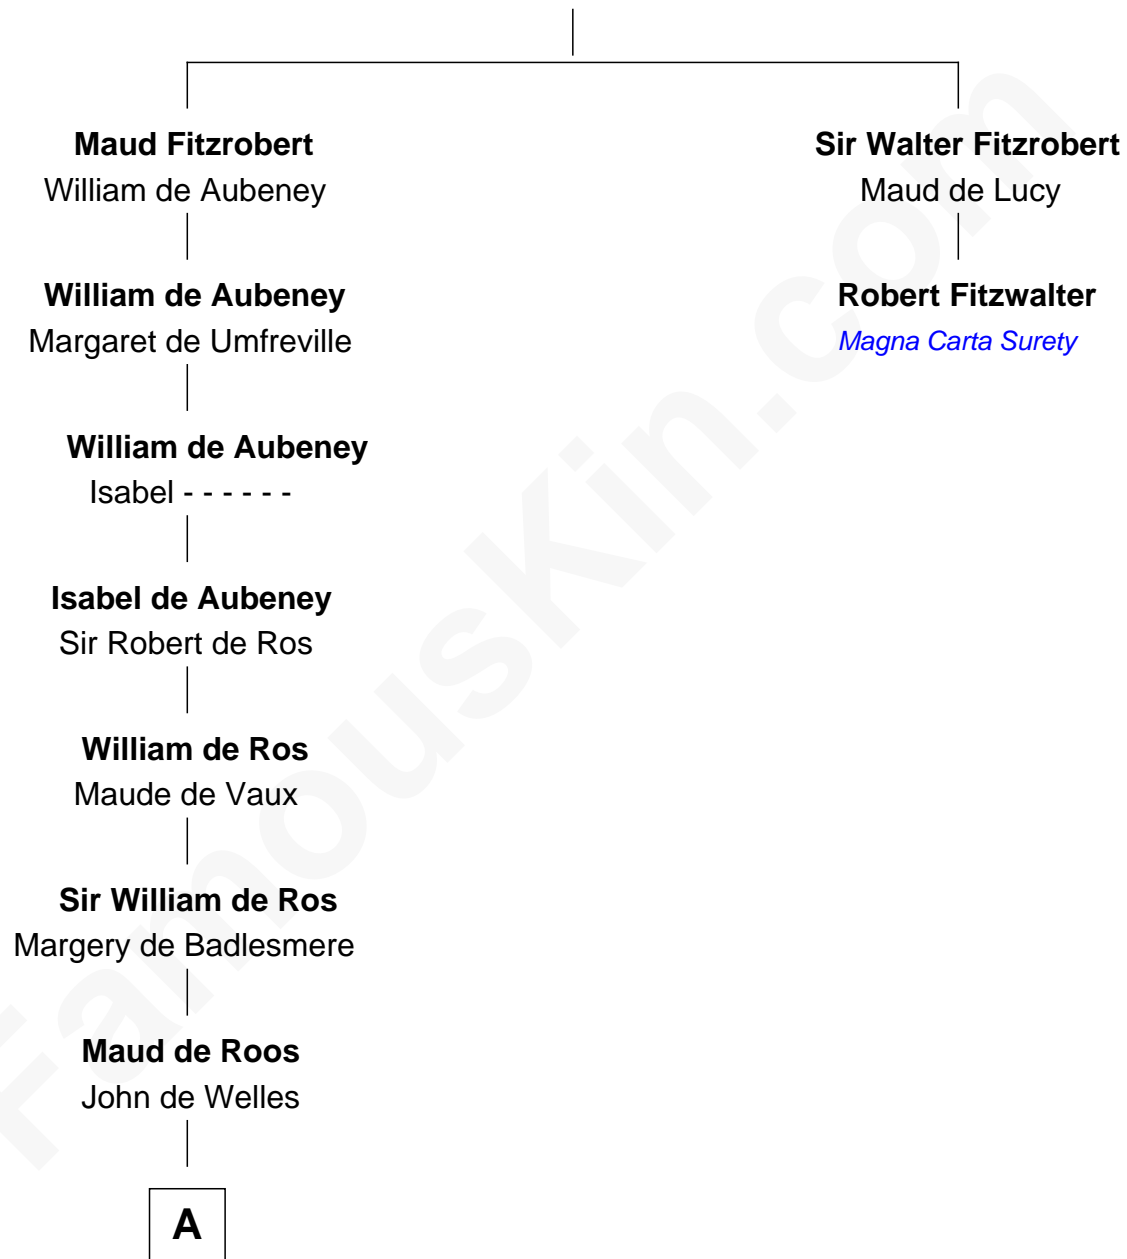

## Relationship Chart of

### Lord Charles Cornwallis

British Commander at Siege of Yorktown

1st cousin 19 times removed of

**Robert Fitzwalter**  
Magna Carta Surety

**Robert Fitzrichard**  
Maud de St. Liz

**A**

**Anne de Welles**

James Butler

**James Butler**

Joan Beauchamp

**Sir Thomas Butler**

Anne Hankeford

**Margaret Butler**

Sir William Boleyn

**Margaret Boleyn**