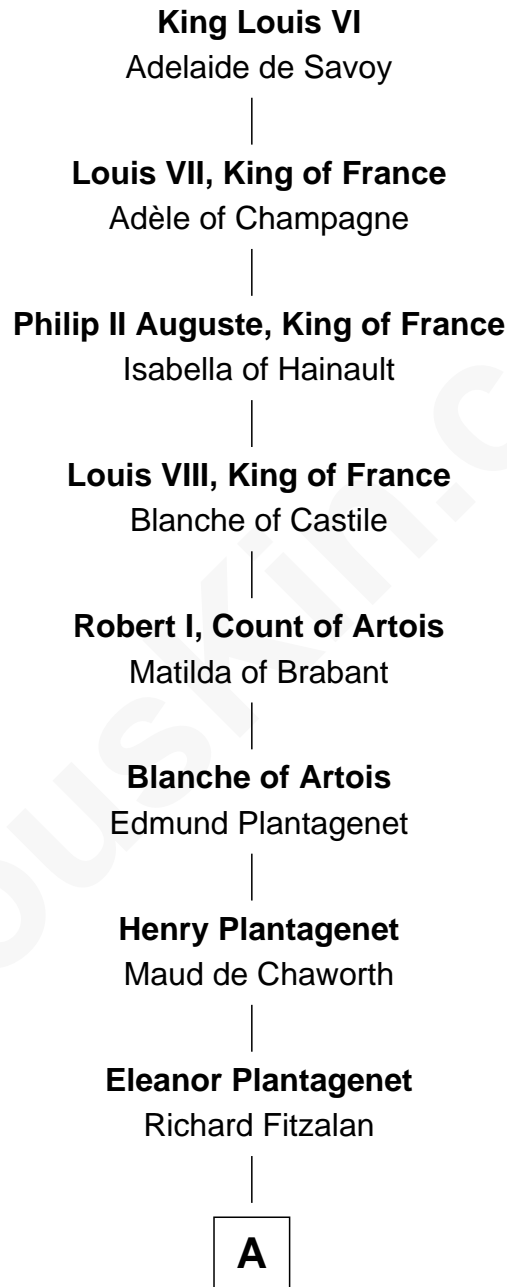

FamousKin.com
Relationship Chart of
Lord Charles Cornwallis
British Commander at Siege of Yorktown

20th Great-grandson of

King Louis VI
King of France

A

Sir Richard Fitzalan

Elizabeth de Bohun

Joan Fitzalan

Sir William Beauchamp

Joan Beauchamp

James Butler

Sir Thomas Butler

Anne Hankeford

Margaret Butler

Sir William Boleyn

Margaret Boleyn