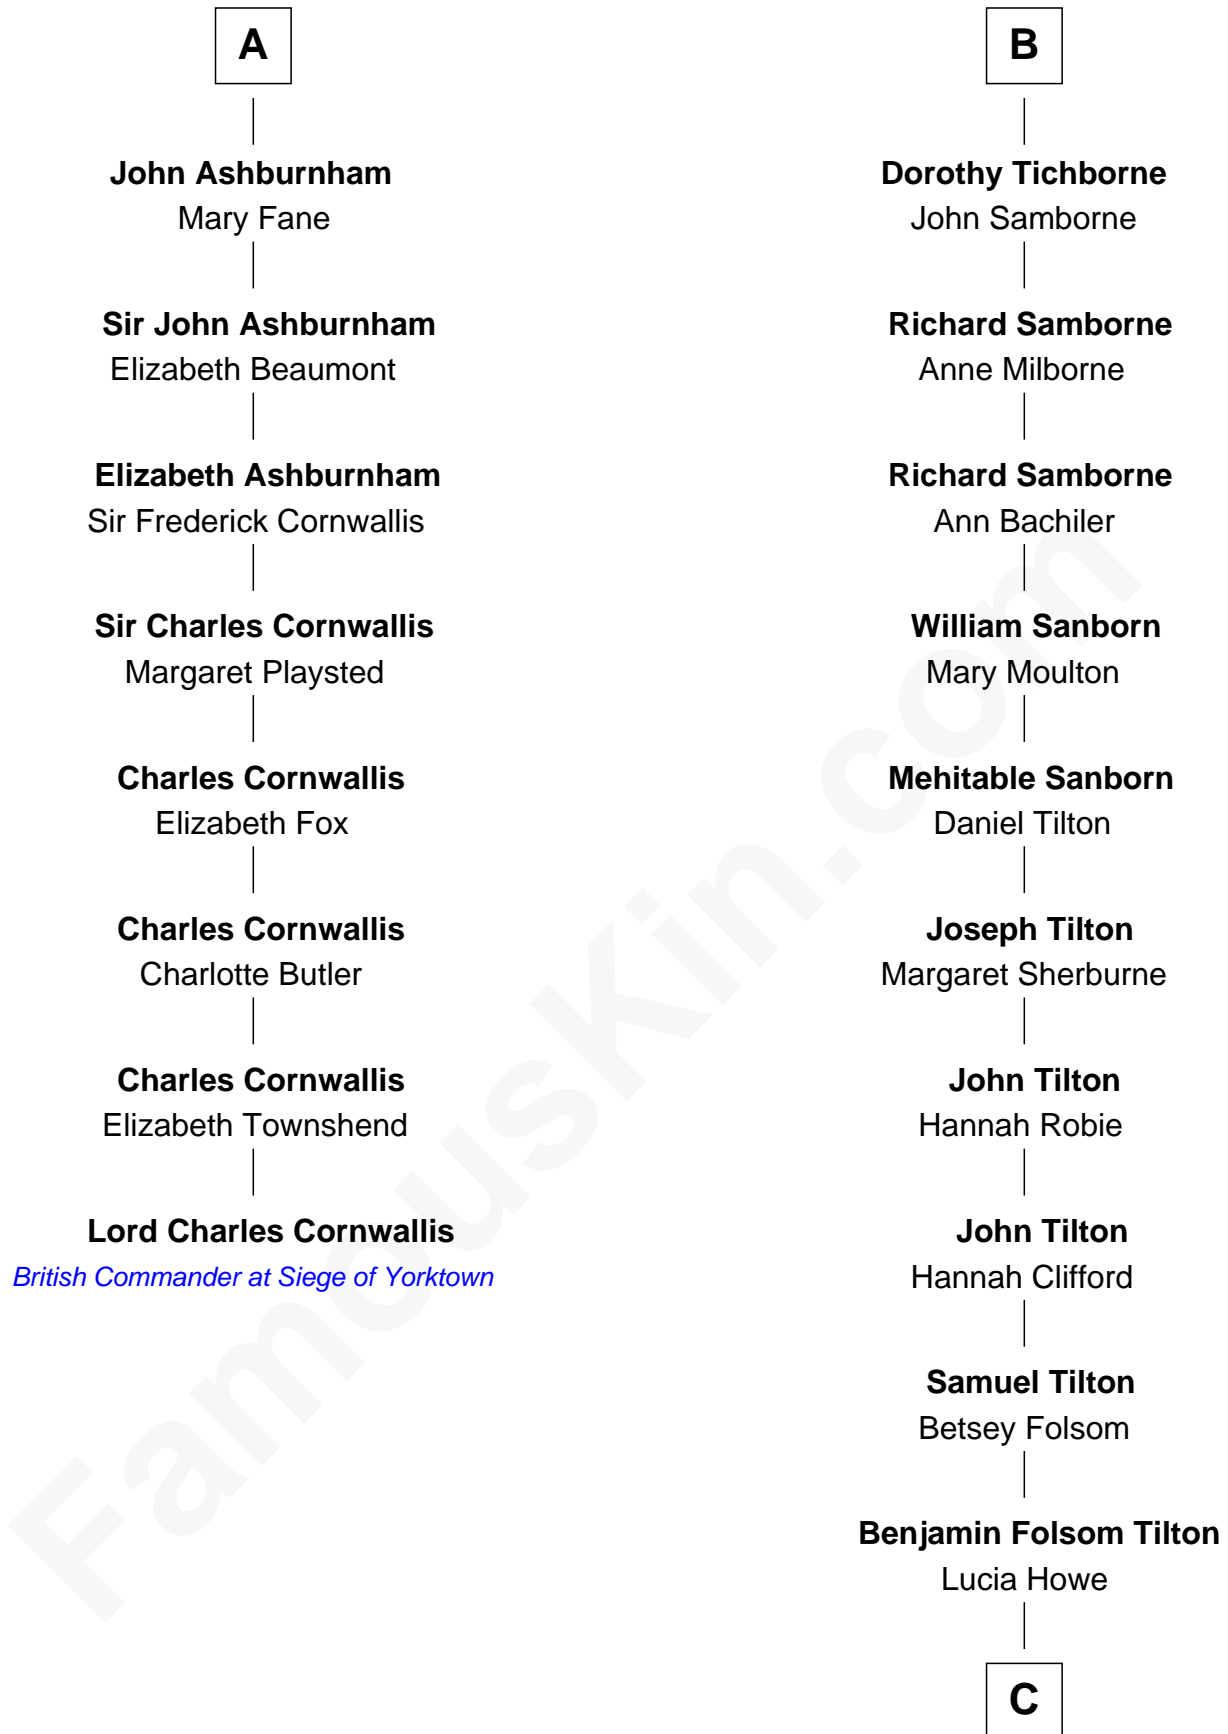

FamousKin.com

Relationship Chart of

Lord Charles Cornwallis

British Commander at Siege of Yorktown

14th cousin 7 times removed of

John Ritter

TV and Movie Actor

C

William Franklin Tilton

Susan Estabrooks

Harriett Lucina Tilton

William P. L. Fox

Harriett Fay Fox

Dr. Harry Thomas Southworth

Dorothy Fay Southworth

Woodward Maurice Ritter