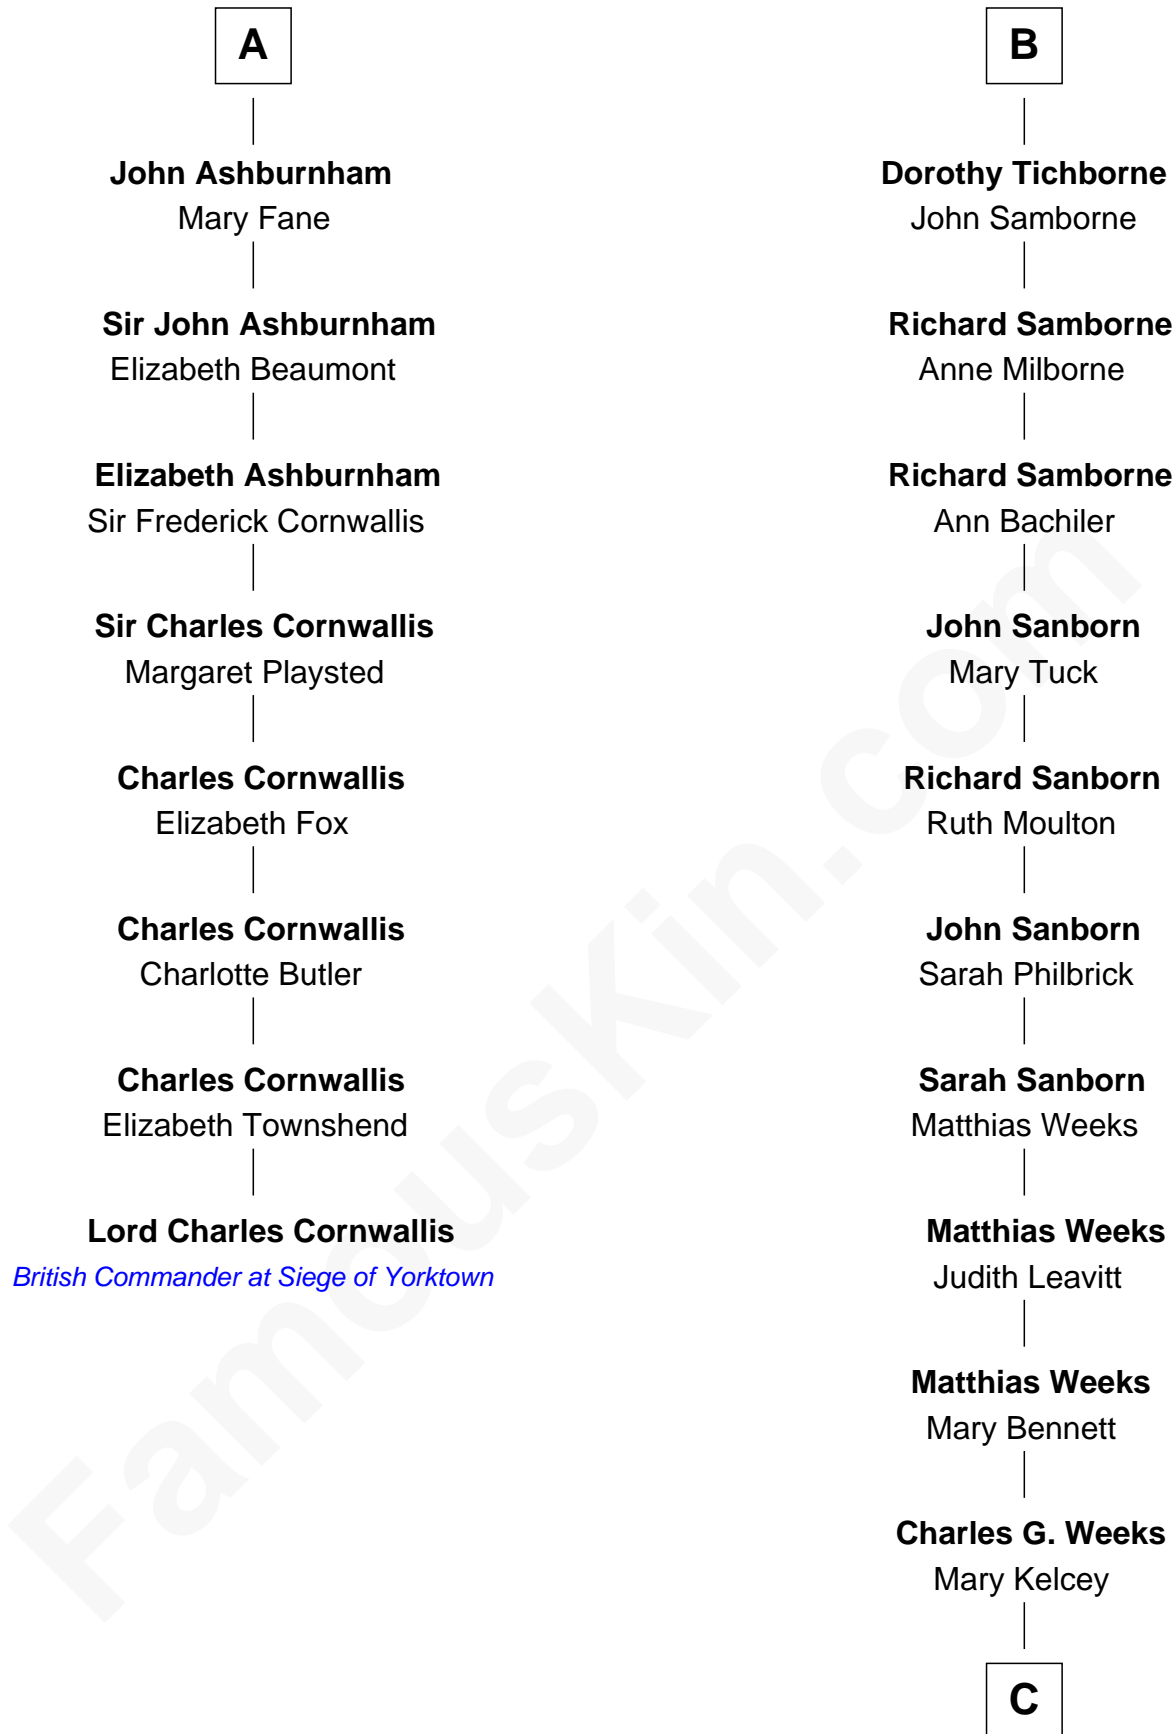

FamousKin.com

Relationship Chart of

Lord Charles Cornwallis

British Commander at Siege of Yorktown

14th cousin 7 times removed of

Kelsey Grammer

TV and Movie Actor

C

Edward Alphonso Weeks

Gertrude Melick

Wilbur Kelcey Weeks

Ella M. Romaine

Edna M. Weeks

Frank Allen Grammer

Frank Allen Grammer

Sally Cranmer