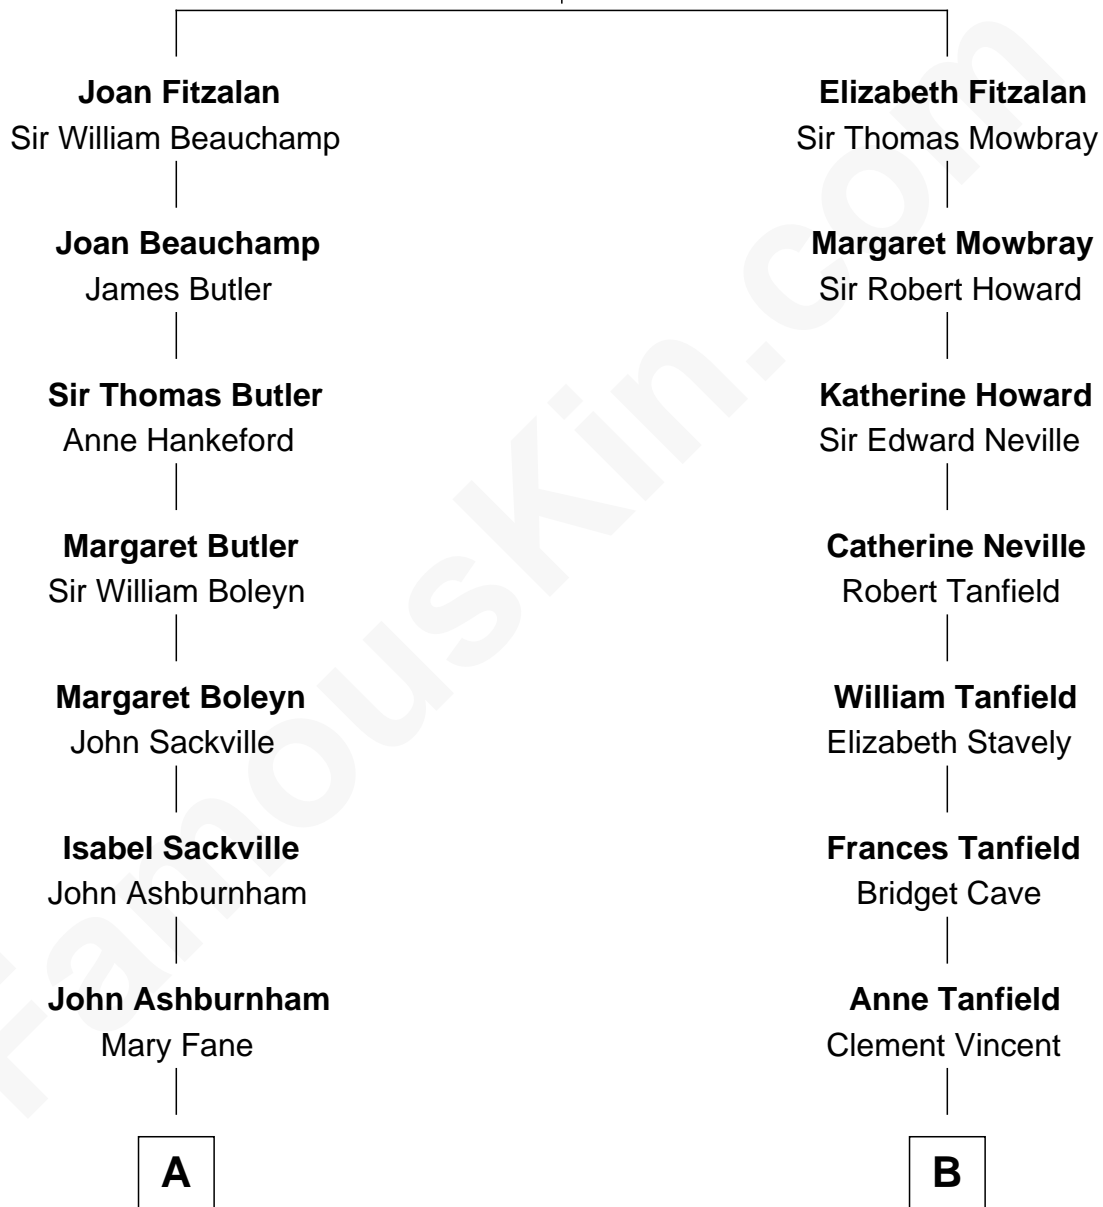

FamousKin.com

Relationship Chart of

Lord Charles Cornwallis

British Commander at Siege of Yorktown

13th cousin of

Thomas Jefferson

3rd U.S. President and Signer of the Declaration of Independence

Sir Richard Fitzalan

Elizabeth de Bohun

A

Sir John Ashburnham

Elizabeth Beaumont

Elizabeth Ashburnham

Sir Frederick Cornwallis

Sir Charles Cornwallis

Margaret Playsted

Charles Cornwallis

Elizabeth Fox

Charles Cornwallis

Charlotte Butler

Charles Cornwallis

Elizabeth Townshend

Lord Charles Cornwallis

British Commander at Siege of Yorktown