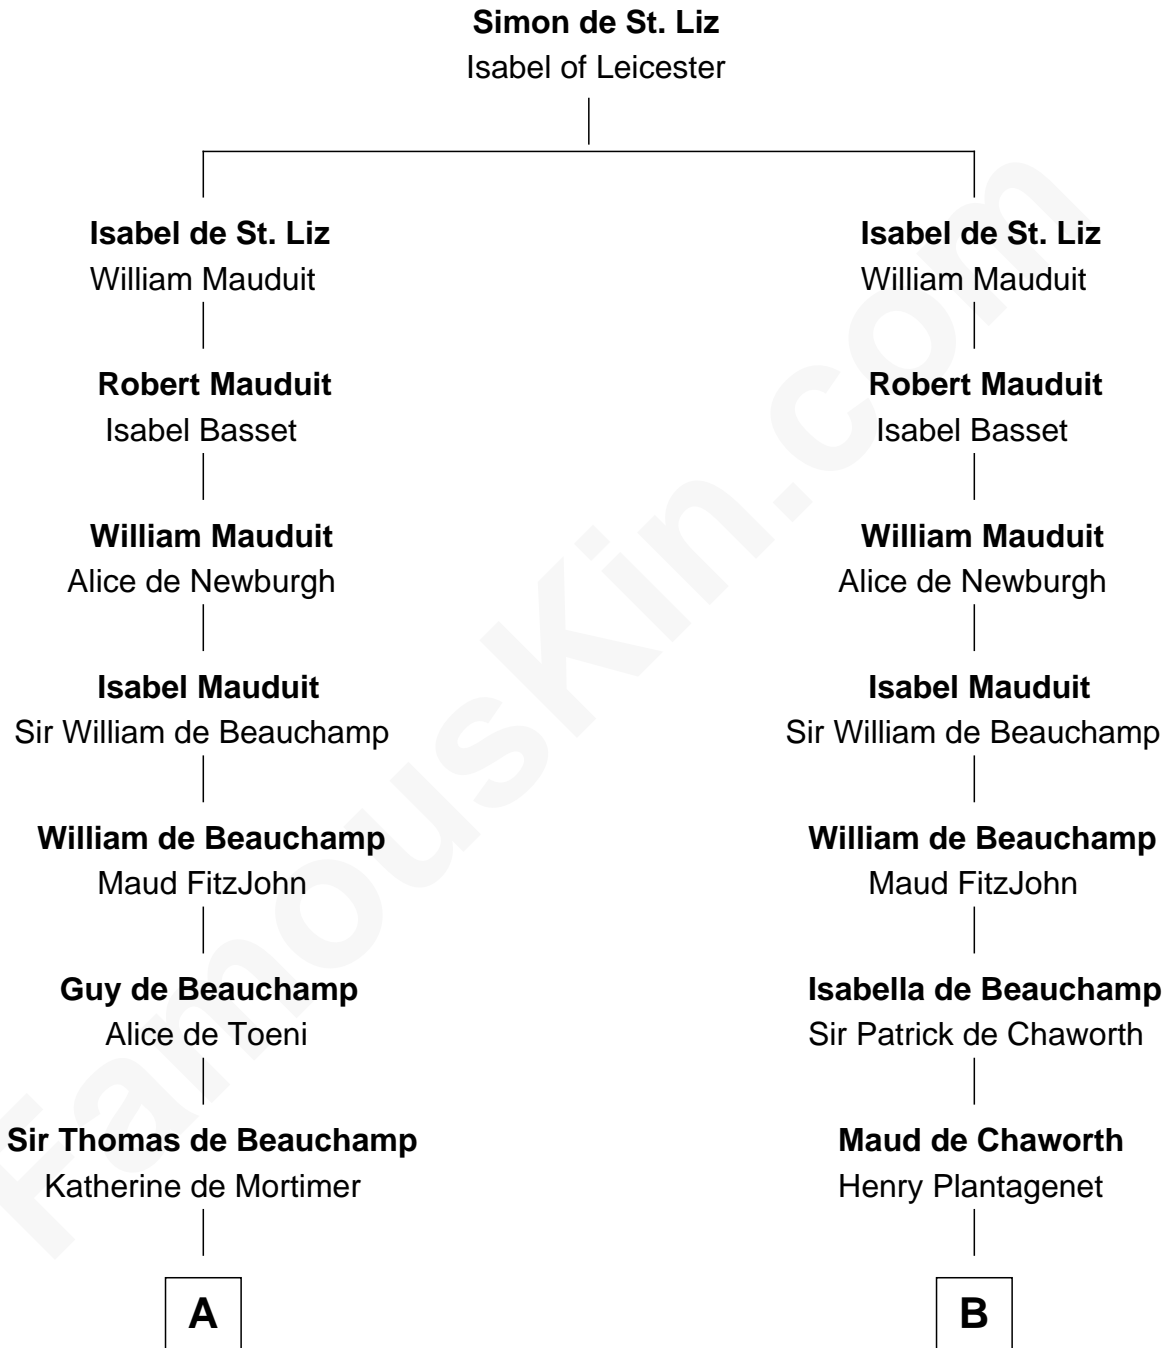

FamousKin.com

Relationship Chart of

Lord Charles Cornwallis

British Commander at Siege of Yorktown

16th cousin 4 times removed of

Gov. Thomas Dudley

(1576 - 1653) Great Migration Immigrant 1630

C

—
Charles Cornwallis

Elizabeth Fox

—
Charles Cornwallis

Charlotte Butler

—
Charles Cornwallis

Elizabeth Townshend

—
Lord Charles Cornwallis

British Commander at Siege of Yorktown