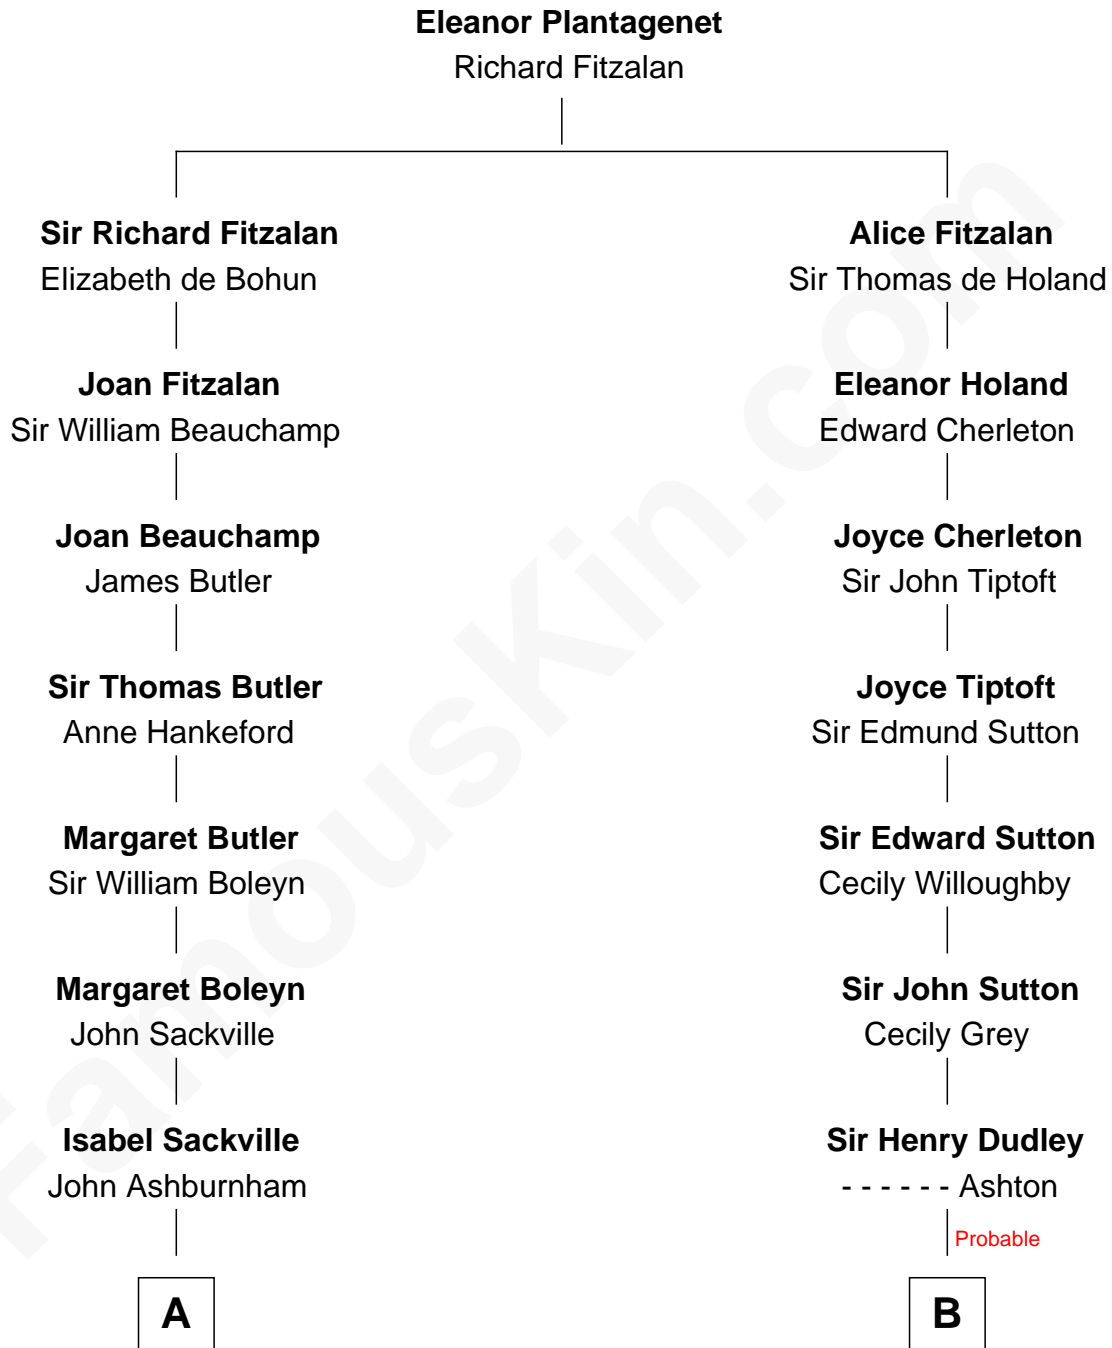

FamousKin.com

Relationship Chart of

Lord Charles Cornwallis

British Commander at Siege of Yorktown

8th cousin 6 times removed of

Gov. Thomas Dudley

(1576 - 1653) Great Migration Immigrant 1630

A

John Ashburnham

Mary Fane

Sir John Ashburnham

Elizabeth Beaumont

Elizabeth Ashburnham

Sir Frederick Cornwallis

Sir Charles Cornwallis

Margaret Playsted

Charles Cornwallis

Elizabeth Fox

Charles Cornwallis

Charlotte Butler

Charles Cornwallis

Elizabeth Townshend

Lord Charles Cornwallis

British Commander at Siege of Yorktown

B

Roger Dudley

Susanna Thorne

Gov. Thomas Dudley

Great Migration Immigrant 1630