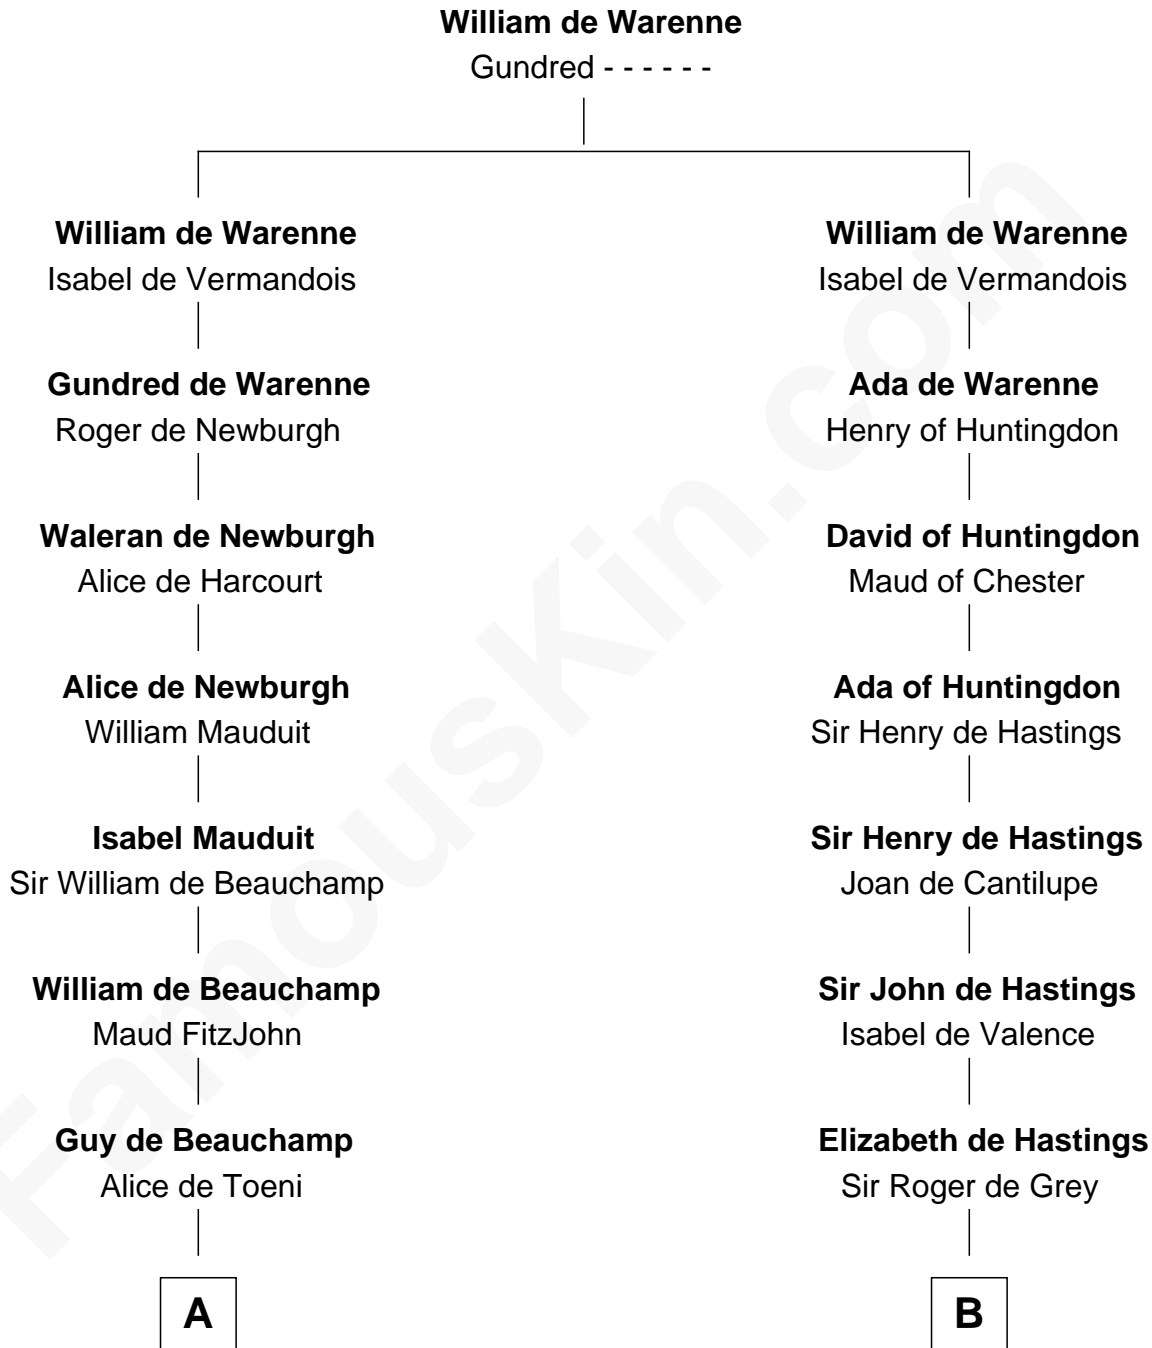

## Relationship Chart of

### Lord Charles Cornwallis

*British Commander at Siege of Yorktown*

16th cousin 5 times removed of

**Gov. Thomas Dudley**

*(1576 - 1653) Great Migration Immigrant 1630*

**C**

—  
**Sir Charles Cornwallis**

Margaret Playsted

—  
**Charles Cornwallis**

Elizabeth Fox

—  
**Charles Cornwallis**

Charlotte Butler

—  
**Charles Cornwallis**

Elizabeth Townshend

—  
**Lord Charles Cornwallis**