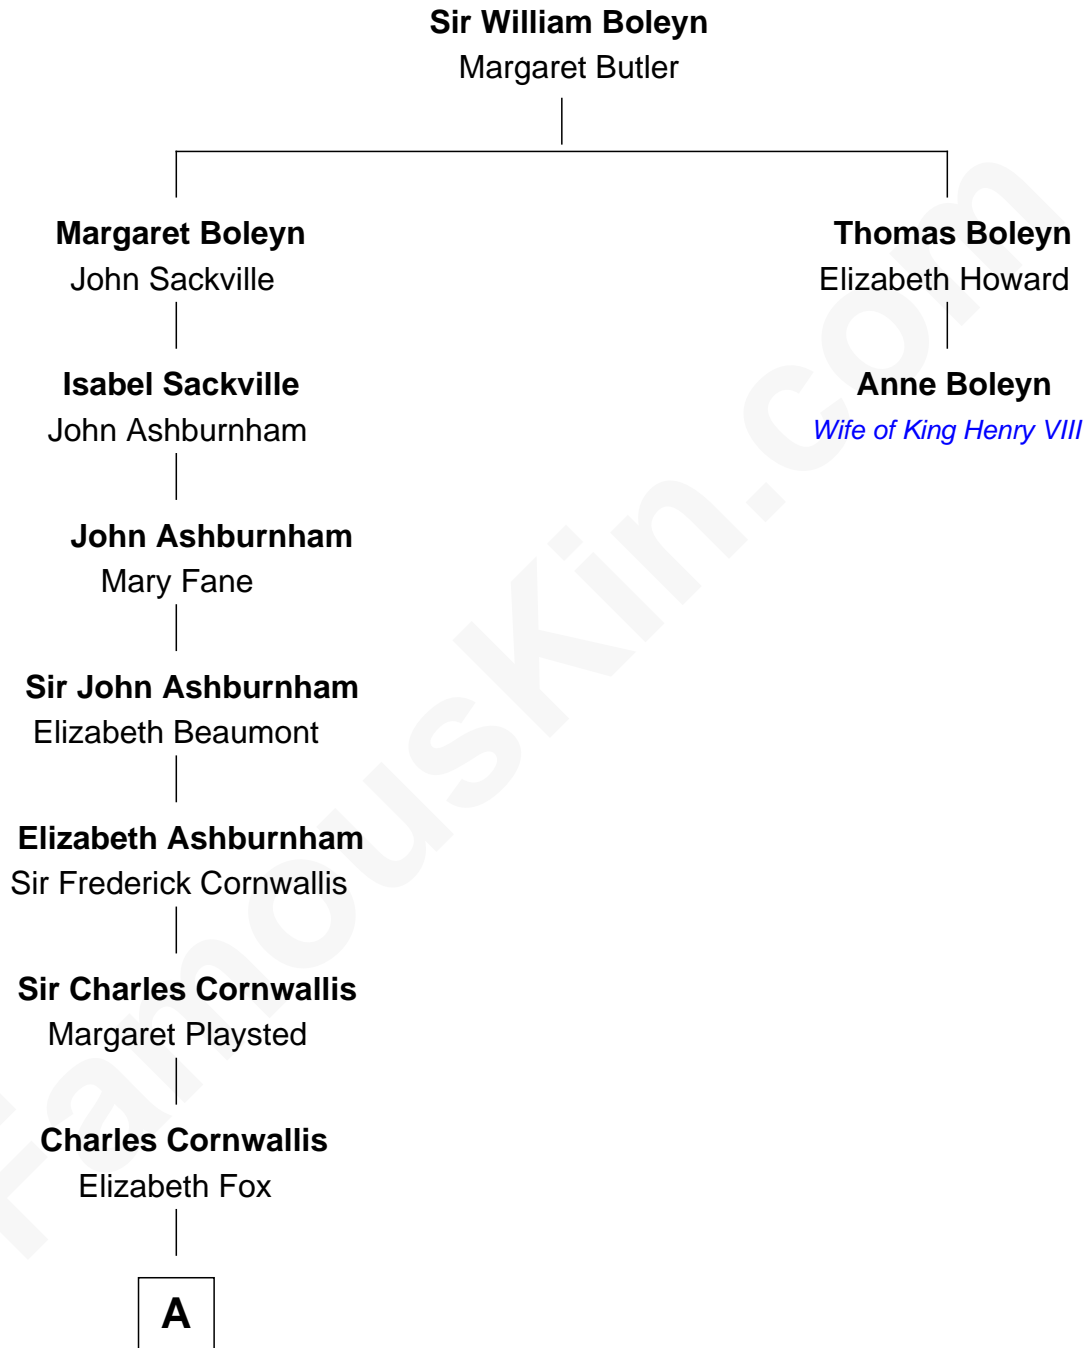

# FamousKin.com

## Relationship Chart of Lord Charles Cornwallis

*British Commander at Siege of Yorktown*

1st cousin 8 times removed of

**Anne Boleyn**

*2nd Wife of King Henry VIII*

**A**

—  
**Charles Cornwallis**

Charlotte Butler

—  
**Charles Cornwallis**

Elizabeth Townshend

—  
**Lord Charles Cornwallis**

*British Commander at Siege of Yorktown*

FamousKin.com