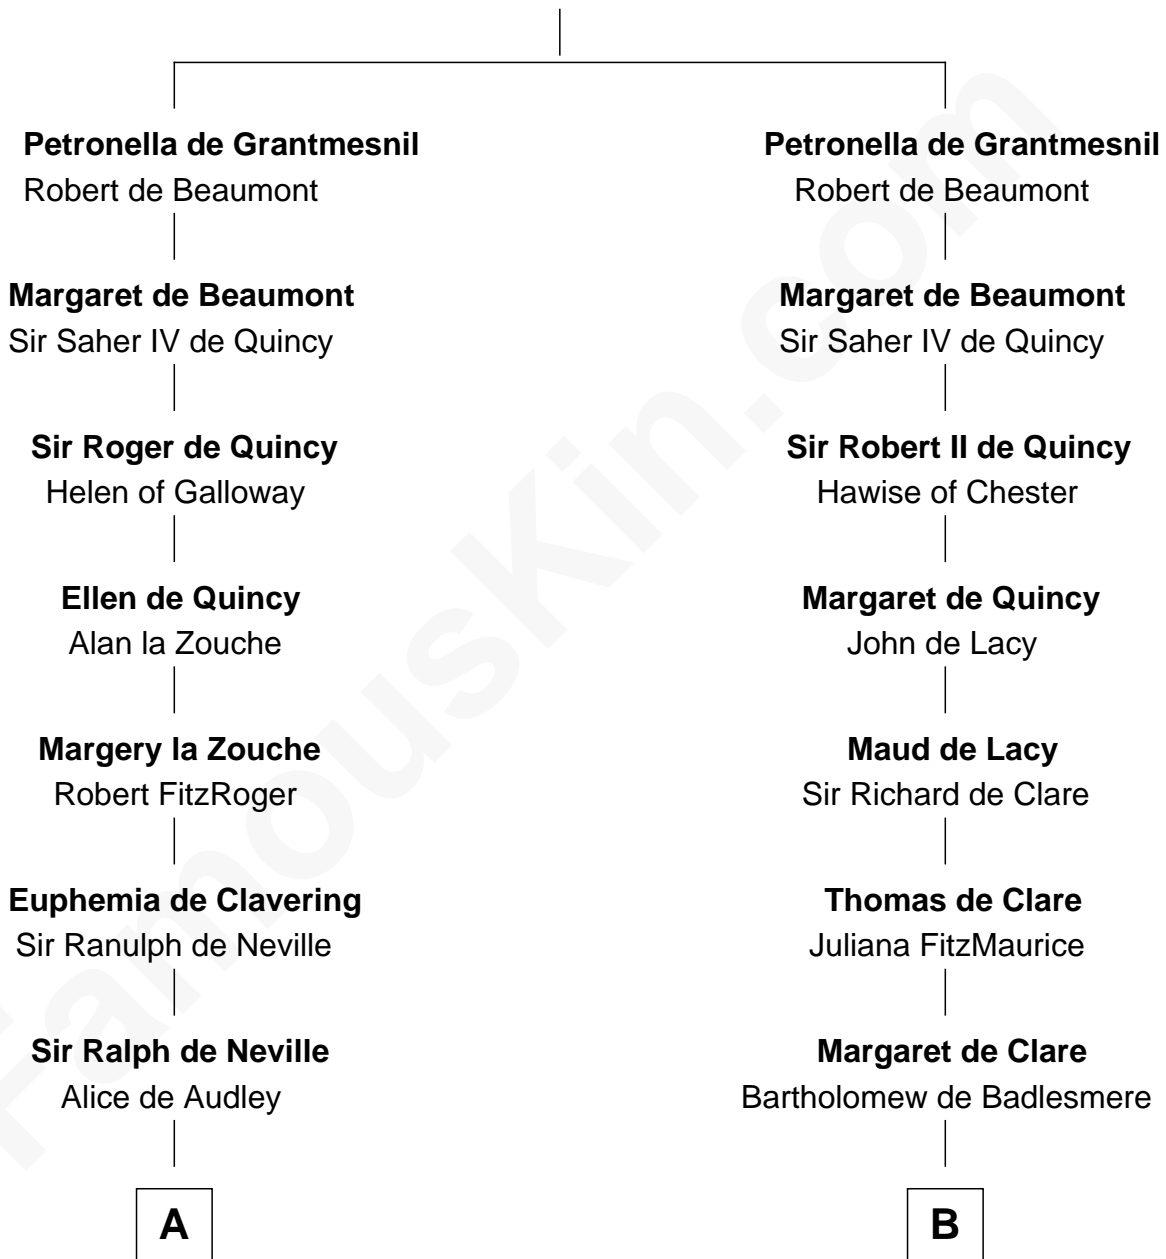

## Relationship Chart of

### Lord Charles Cornwallis

*British Commander at Siege of Yorktown*

14th cousin 7 times removed of

**Anne Boleyn**

*2nd Wife of King Henry VIII*

**Hugh de Grantmesnil**

-----

**C**

—  
**Sir Charles Cornwallis**

Margaret Playsted

—  
**Charles Cornwallis**

Elizabeth Fox

—  
**Charles Cornwallis**

Charlotte Butler

—  
**Charles Cornwallis**

Elizabeth Townshend