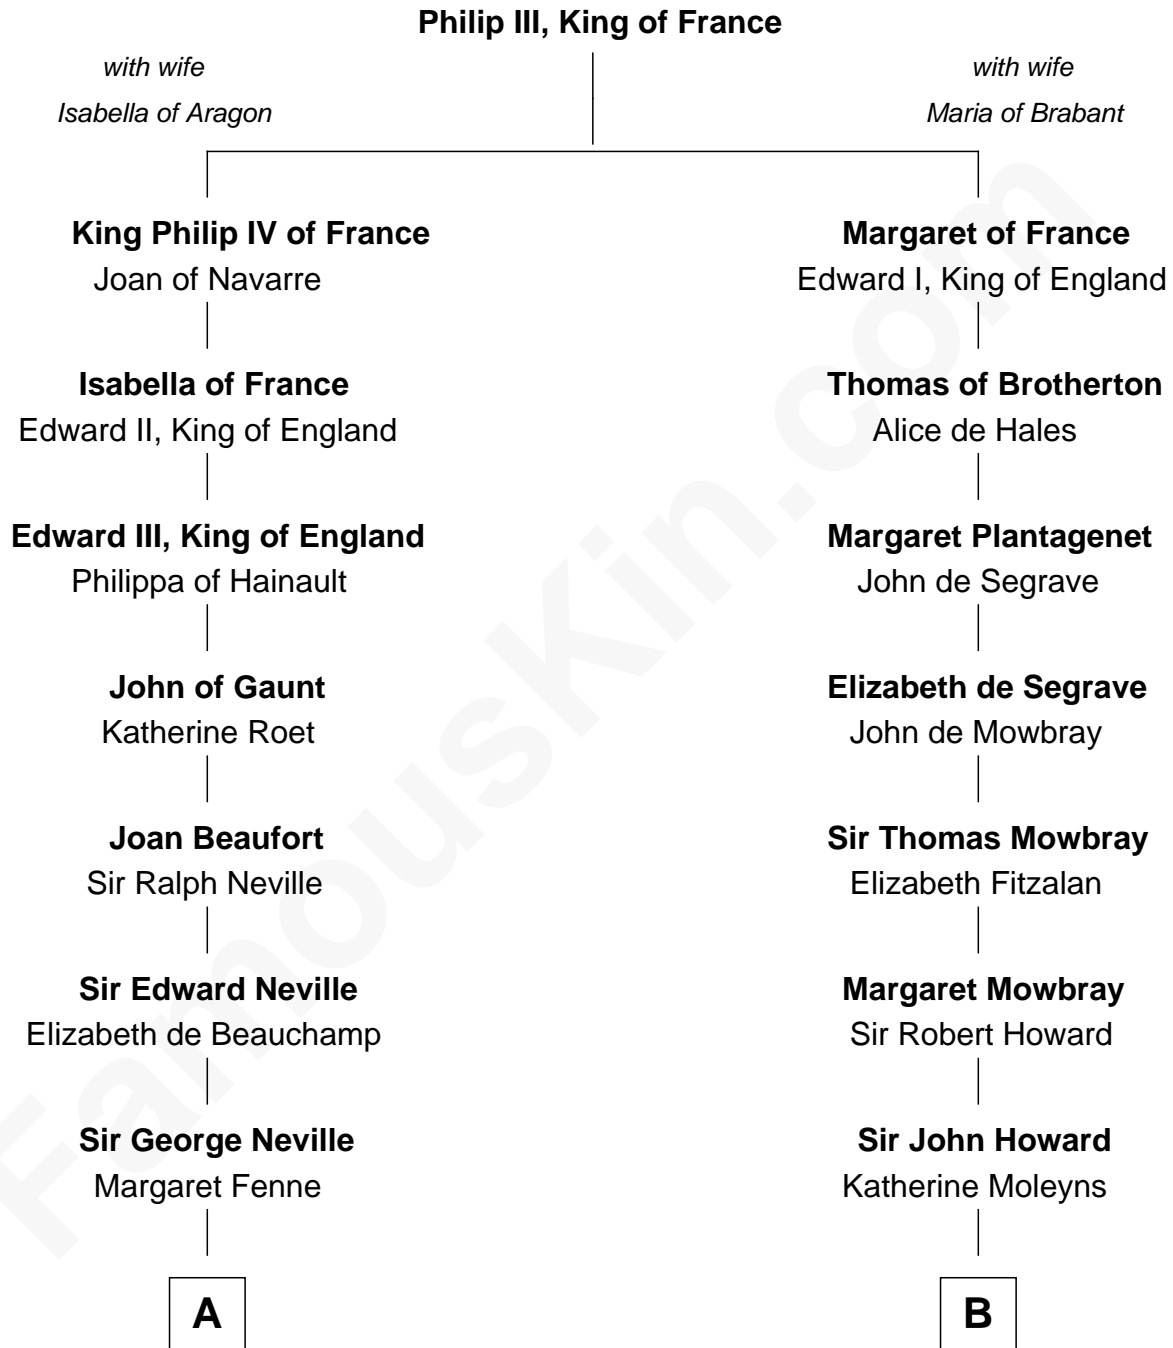

FamousKin.com

Relationship Chart of

Lord Charles Cornwallis

British Commander at Siege of Yorktown

9th cousin 8 times removed of

Anne Boleyn

2nd Wife of King Henry VIII

A

Elizabeth Neville
Thomas Berkeley

Lora Berkeley
John Ashburnham

John Ashburnham
Isabel Sackville

John Ashburnham
Mary Fane

Sir John Ashburnham
Elizabeth Beaumont

Elizabeth Ashburnham
Sir Frederick Cornwallis