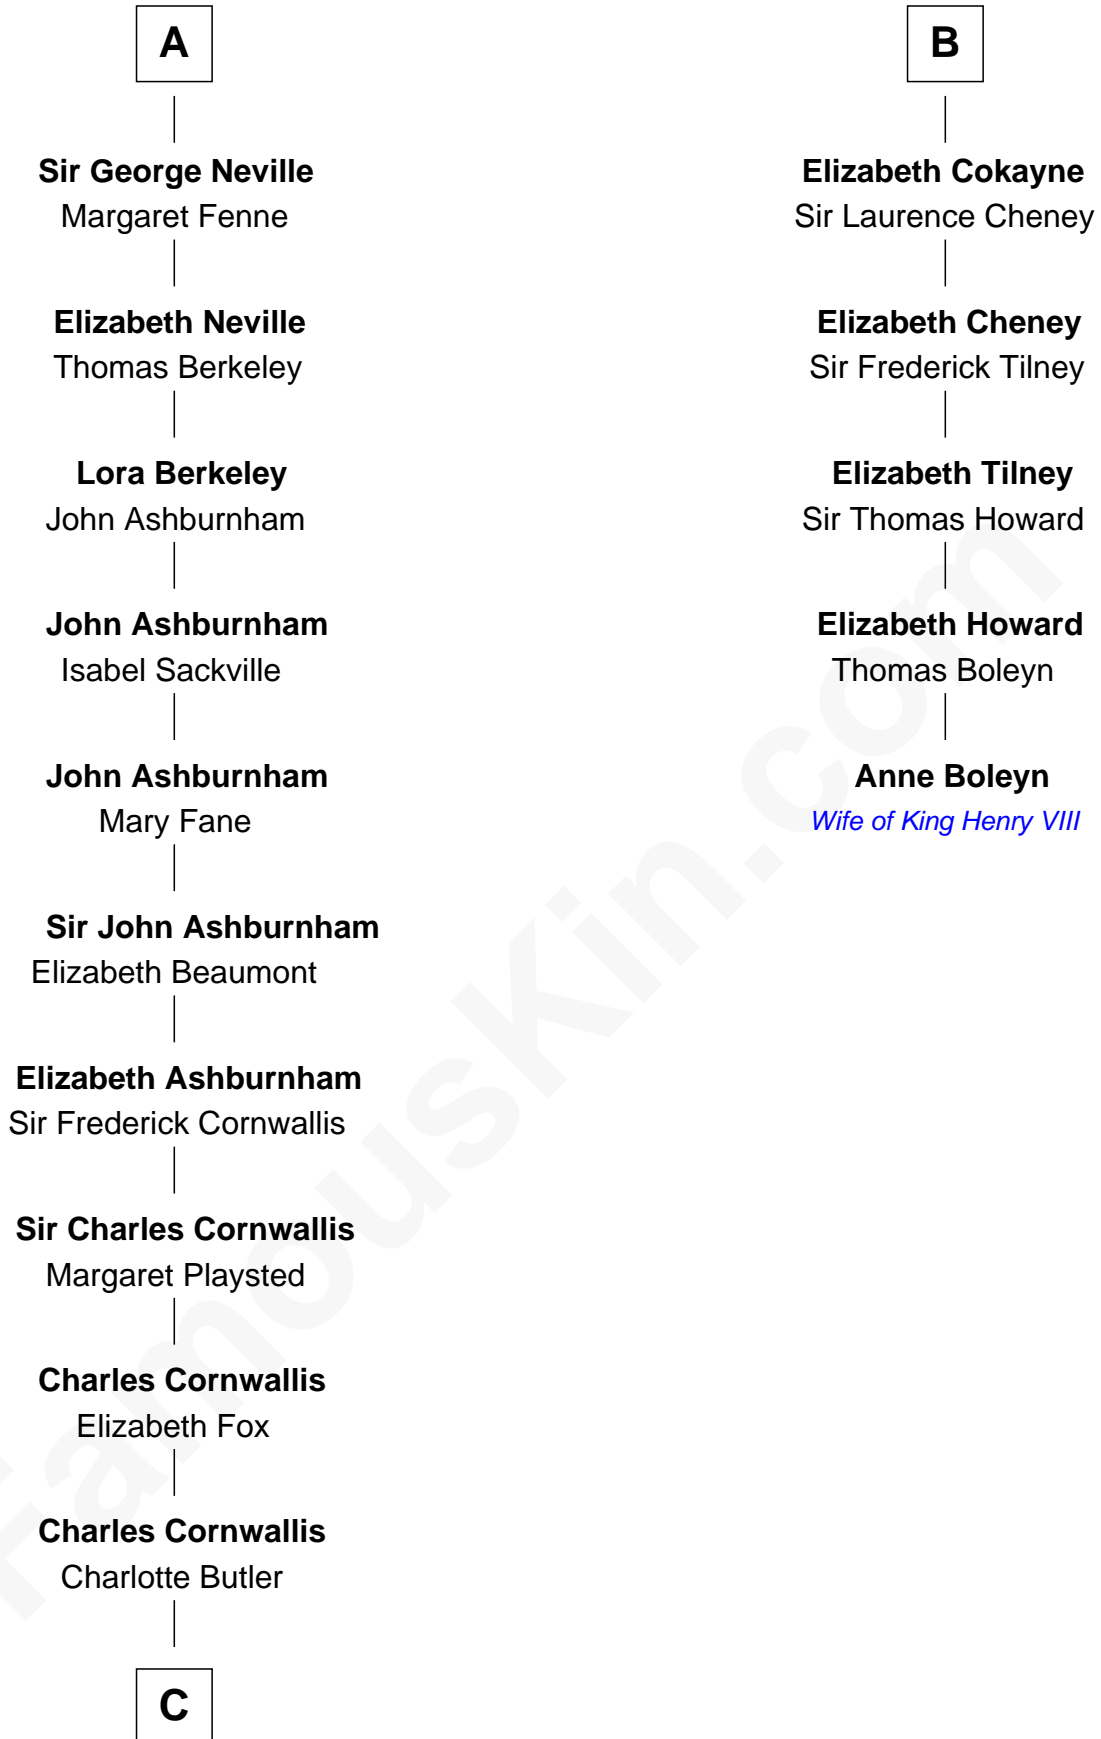

FamousKin.com

Relationship Chart of Lord Charles Cornwallis

British Commander at Siege of Yorktown

11th cousin 7 times removed of

Anne Boleyn

2nd Wife of King Henry VIII

Sir William Longespee

Ela of Salisbury

C

Charles Cornwallis
Elizabeth Townshend

Lord Charles Cornwallis
British Commander at Siege of Yorktown

FamousKin.com