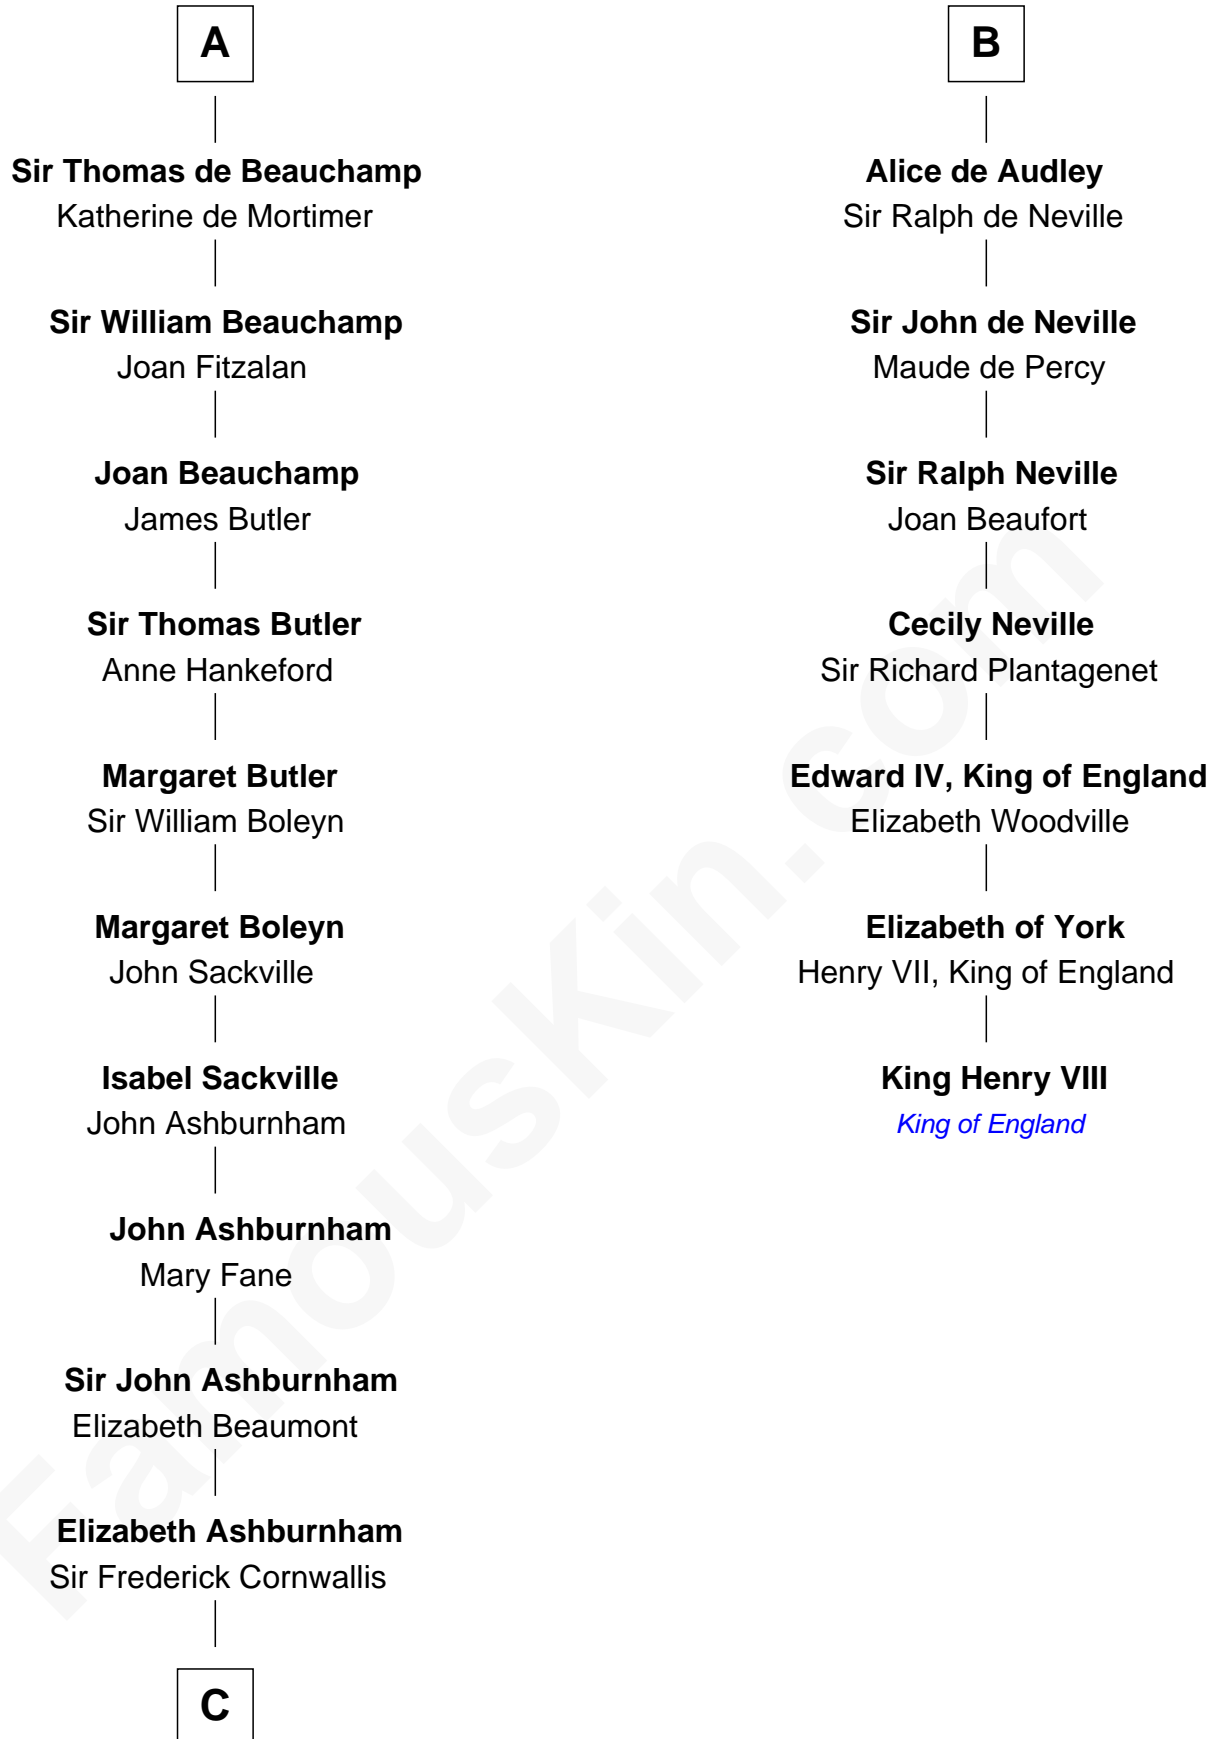

FamousKin.com

Relationship Chart of

Lord Charles Cornwallis

British Commander at Siege of Yorktown

13th cousin 8 times removed of

King Henry VIII
King of England

Muitchertach O'Toole
Cacht Inion Loigsig O'Morda

C

—
Sir Charles Cornwallis

Margaret Playsted

—
Charles Cornwallis

Elizabeth Fox

—
Charles Cornwallis

Charlotte Butler

—
Charles Cornwallis

Elizabeth Townshend

—
Lord Charles Cornwallis

British Commander at Siege of Yorktown