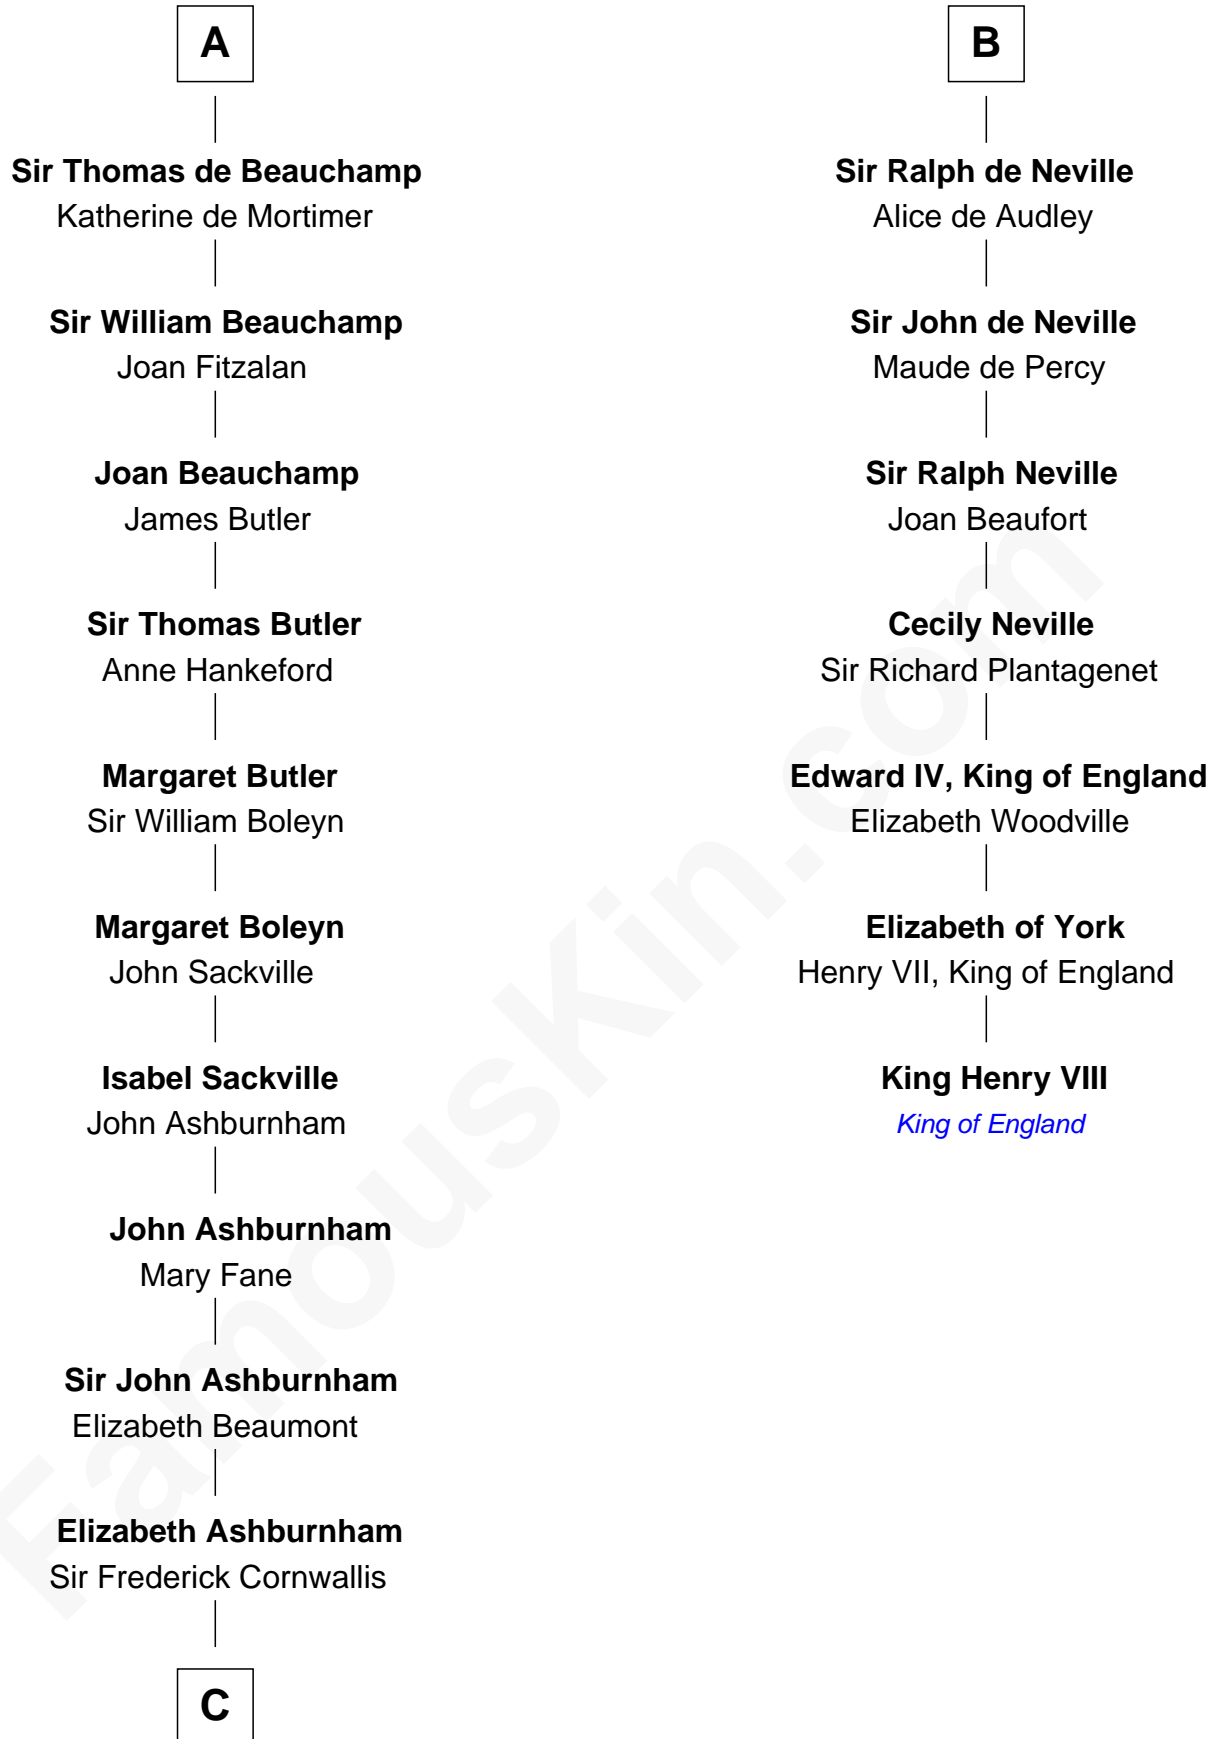

FamousKin.com

Relationship Chart of

Lord Charles Cornwallis

British Commander at Siege of Yorktown

13th cousin 8 times removed of

King Henry VIII
King of England

Sir Robert de Beaumont
Isabel de Vermandois

C

—
Sir Charles Cornwallis

Margaret Playsted

—
Charles Cornwallis

Elizabeth Fox

—
Charles Cornwallis

Charlotte Butler

—
Charles Cornwallis

Elizabeth Townshend

—
Lord Charles Cornwallis

British Commander at Siege of Yorktown