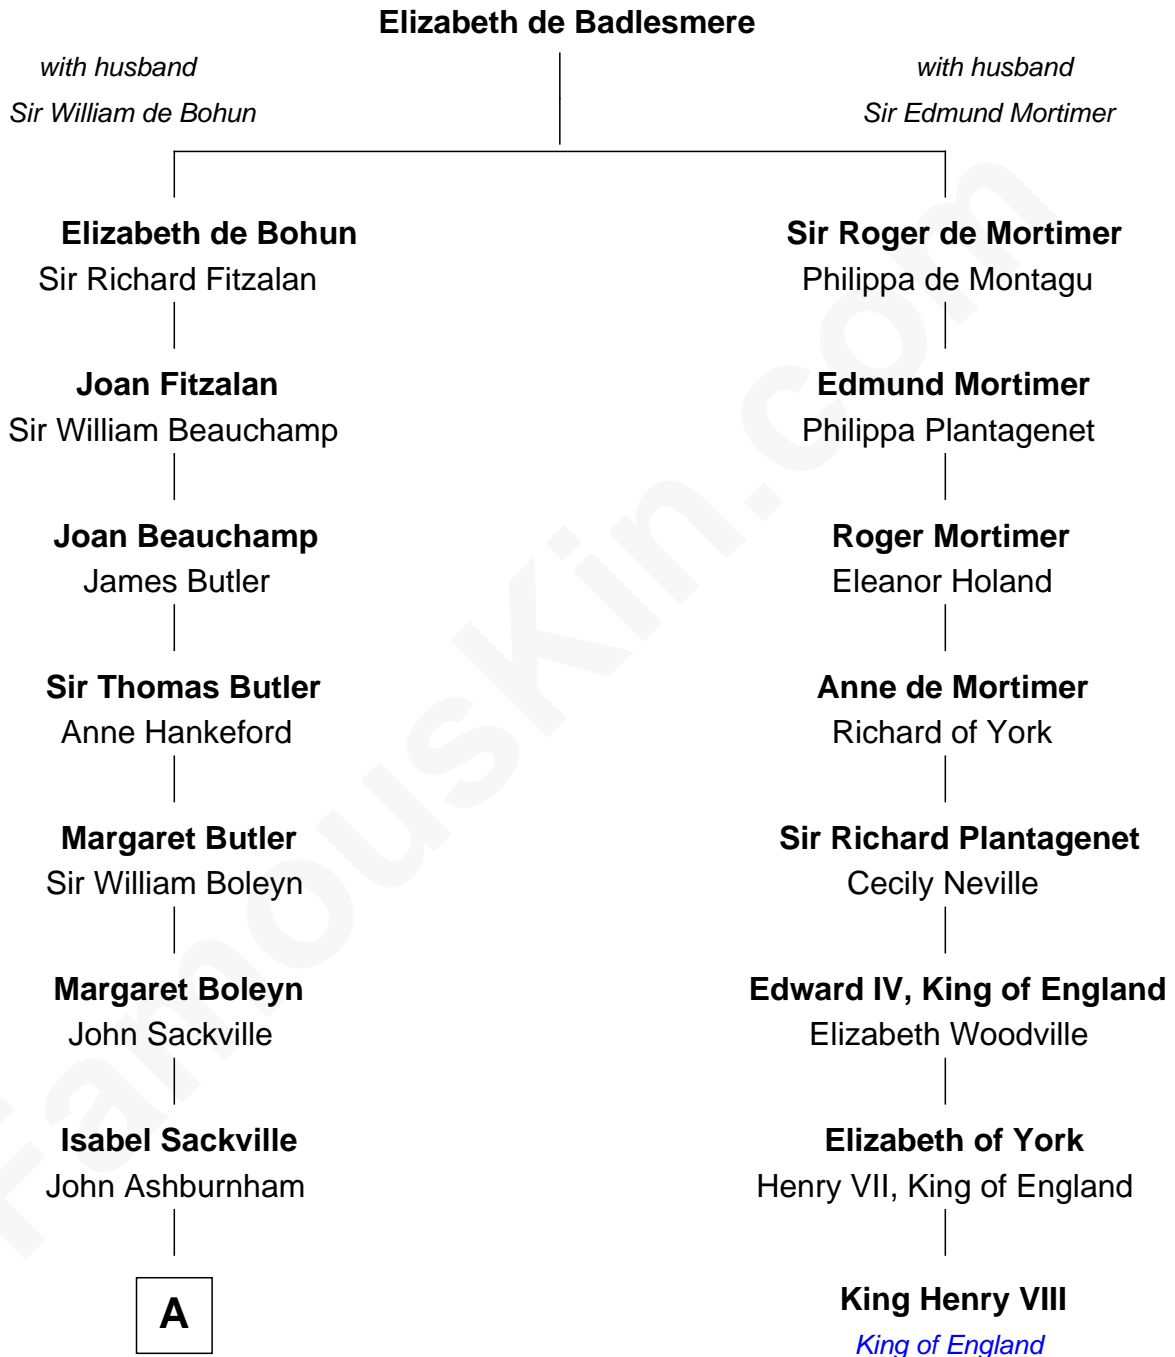

FamousKin.com

Relationship Chart of

Lord Charles Cornwallis

British Commander at Siege of Yorktown

7th cousin 7 times removed of

King Henry VIII
King of England

A

John Ashburnham

Mary Fane

Sir John Ashburnham

Elizabeth Beaumont

Elizabeth Ashburnham

Sir Frederick Cornwallis

Sir Charles Cornwallis

Margaret Playsted

Charles Cornwallis