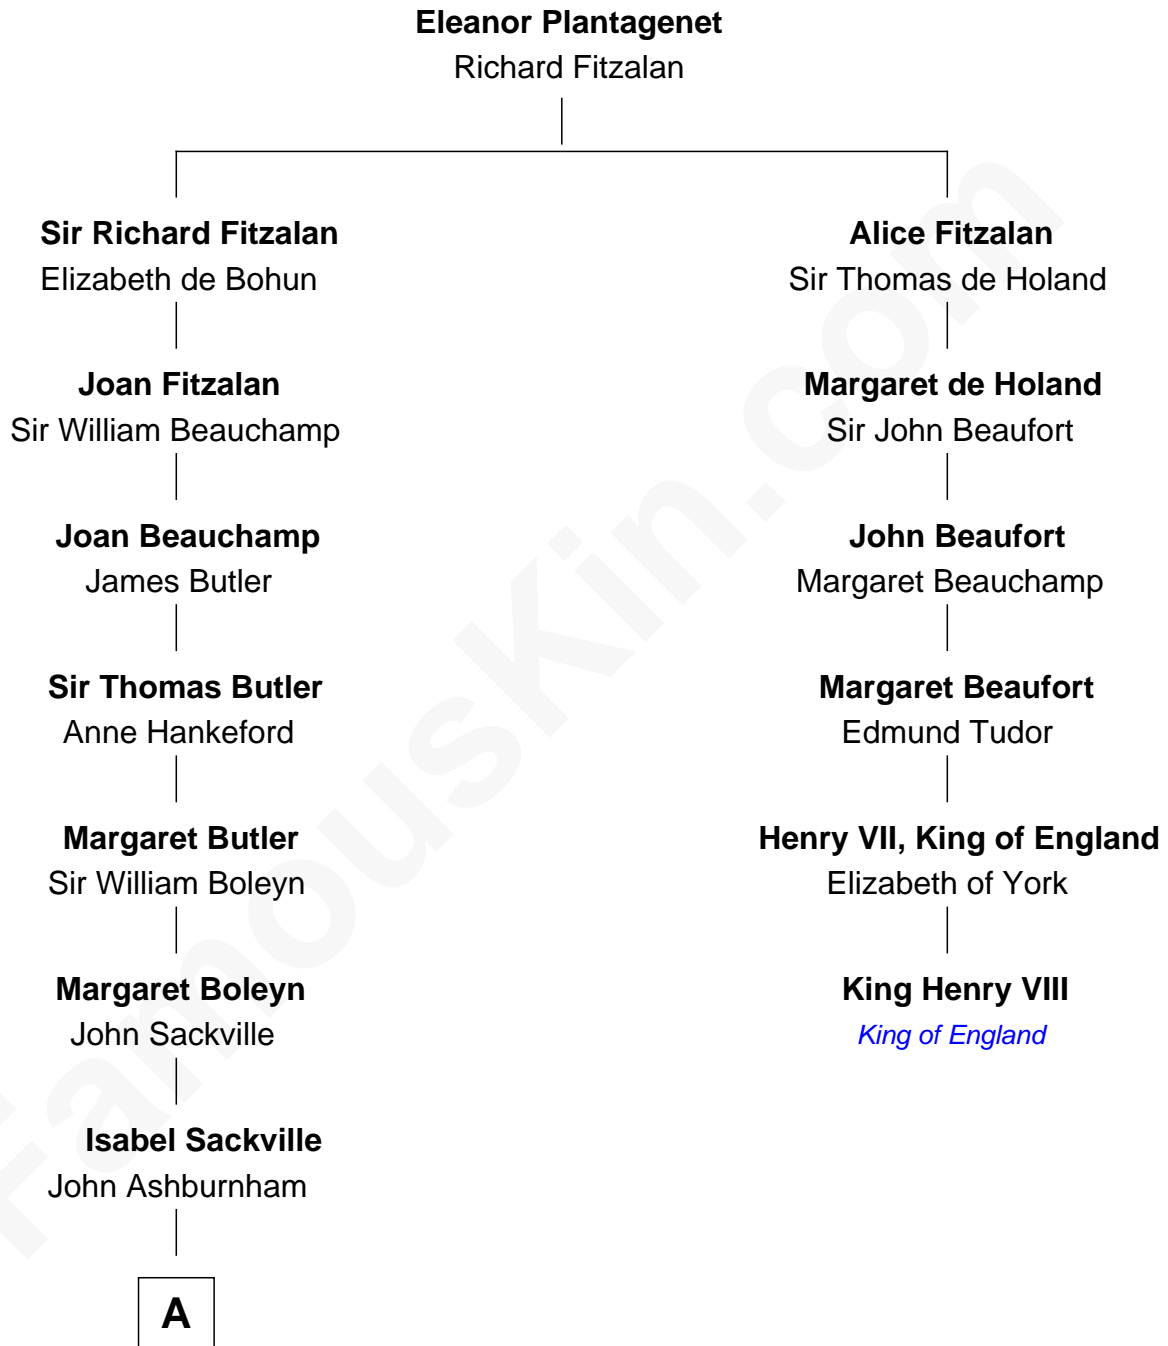

FamousKin.com

Relationship Chart of

Lord Charles Cornwallis

British Commander at Siege of Yorktown

5th cousin 9 times removed of

King Henry VIII
King of England

A

John Ashburnham

Mary Fane

Sir John Ashburnham

Elizabeth Beaumont

Elizabeth Ashburnham

Sir Frederick Cornwallis

Sir Charles Cornwallis

Margaret Playsted

Charles Cornwallis

Elizabeth Fox

Charles Cornwallis

Charlotte Butler

Charles Cornwallis

Elizabeth Townshend

Lord Charles Cornwallis

British Commander at Siege of Yorktown