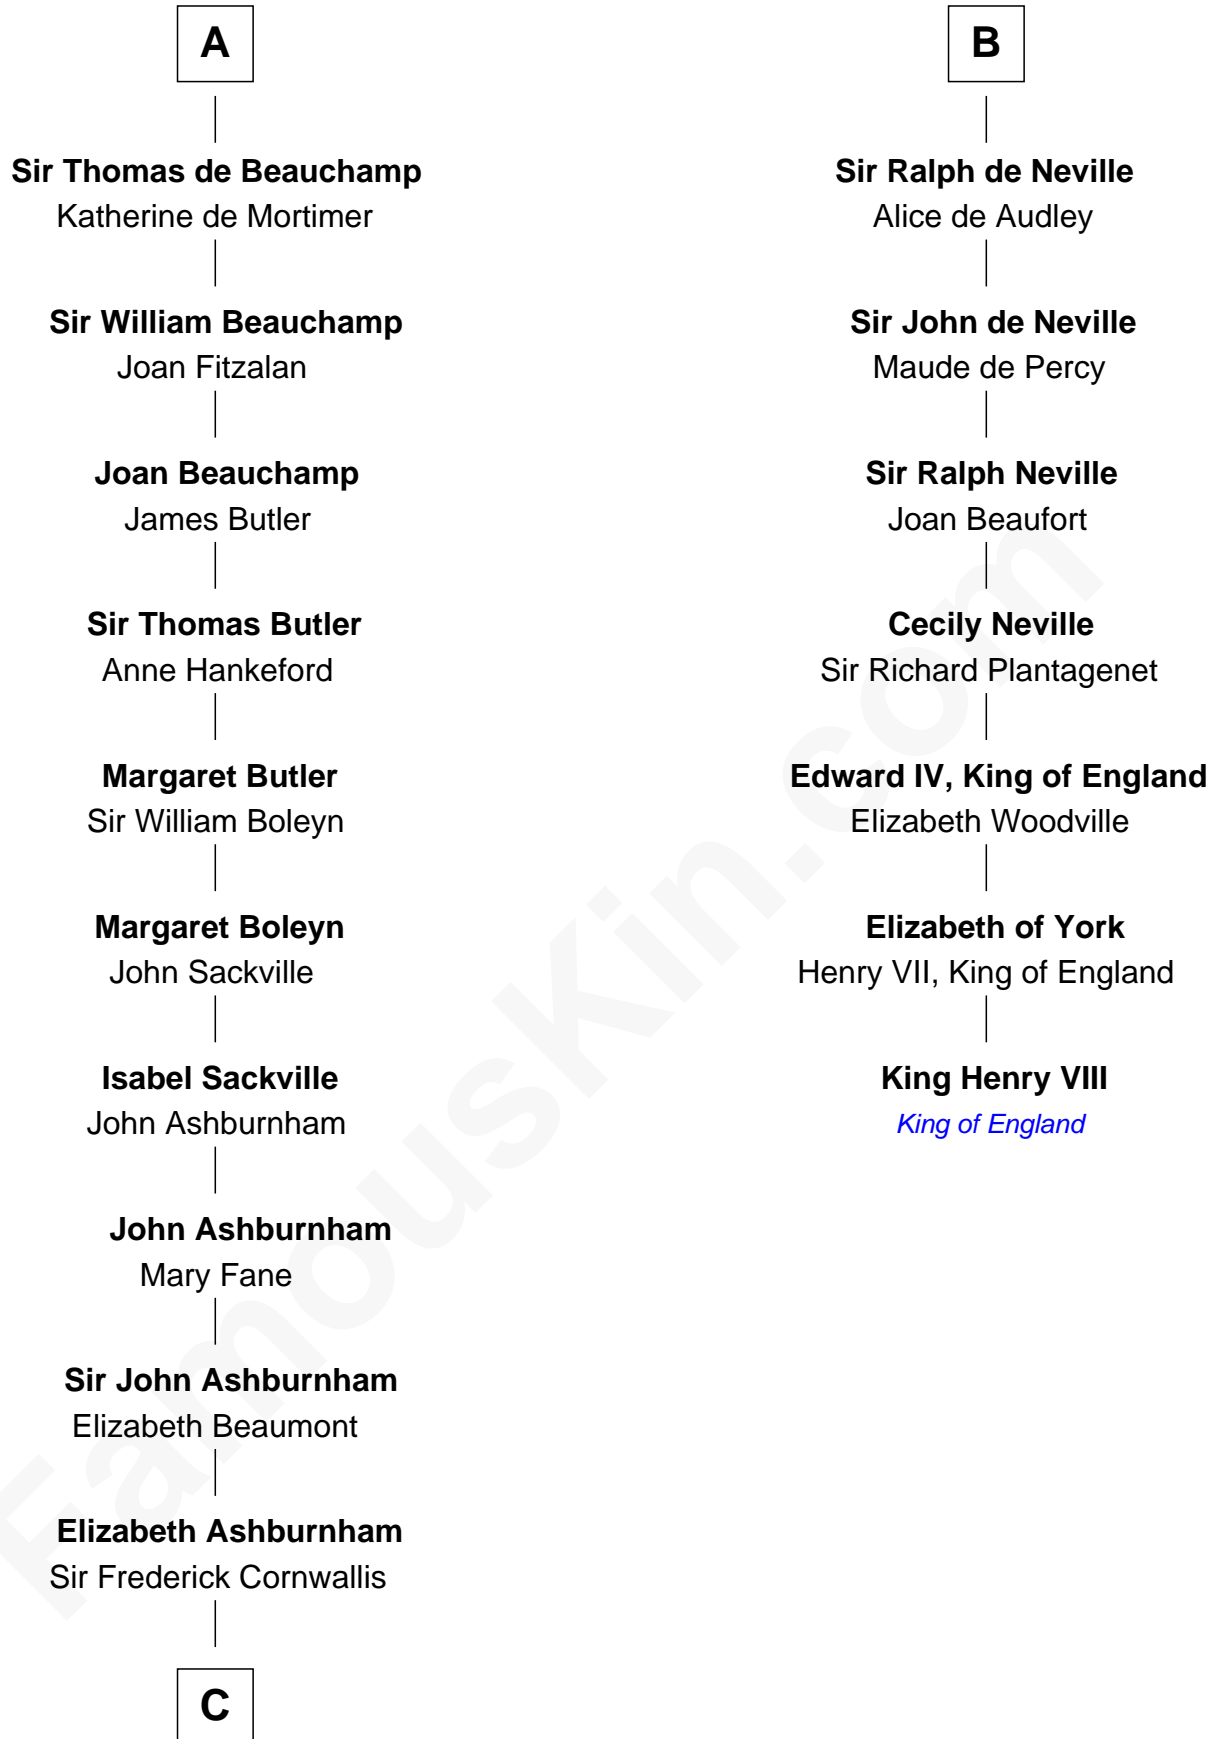

FamousKin.com

Relationship Chart of Lord Charles Cornwallis

British Commander at Siege of Yorktown

13th cousin 8 times removed of

King Henry VIII
King of England

C

—
Sir Charles Cornwallis

Margaret Playsted

—
Charles Cornwallis

Elizabeth Fox

—
Charles Cornwallis

Charlotte Butler

—
Charles Cornwallis

Elizabeth Townshend

—
Lord Charles Cornwallis

British Commander at Siege of Yorktown