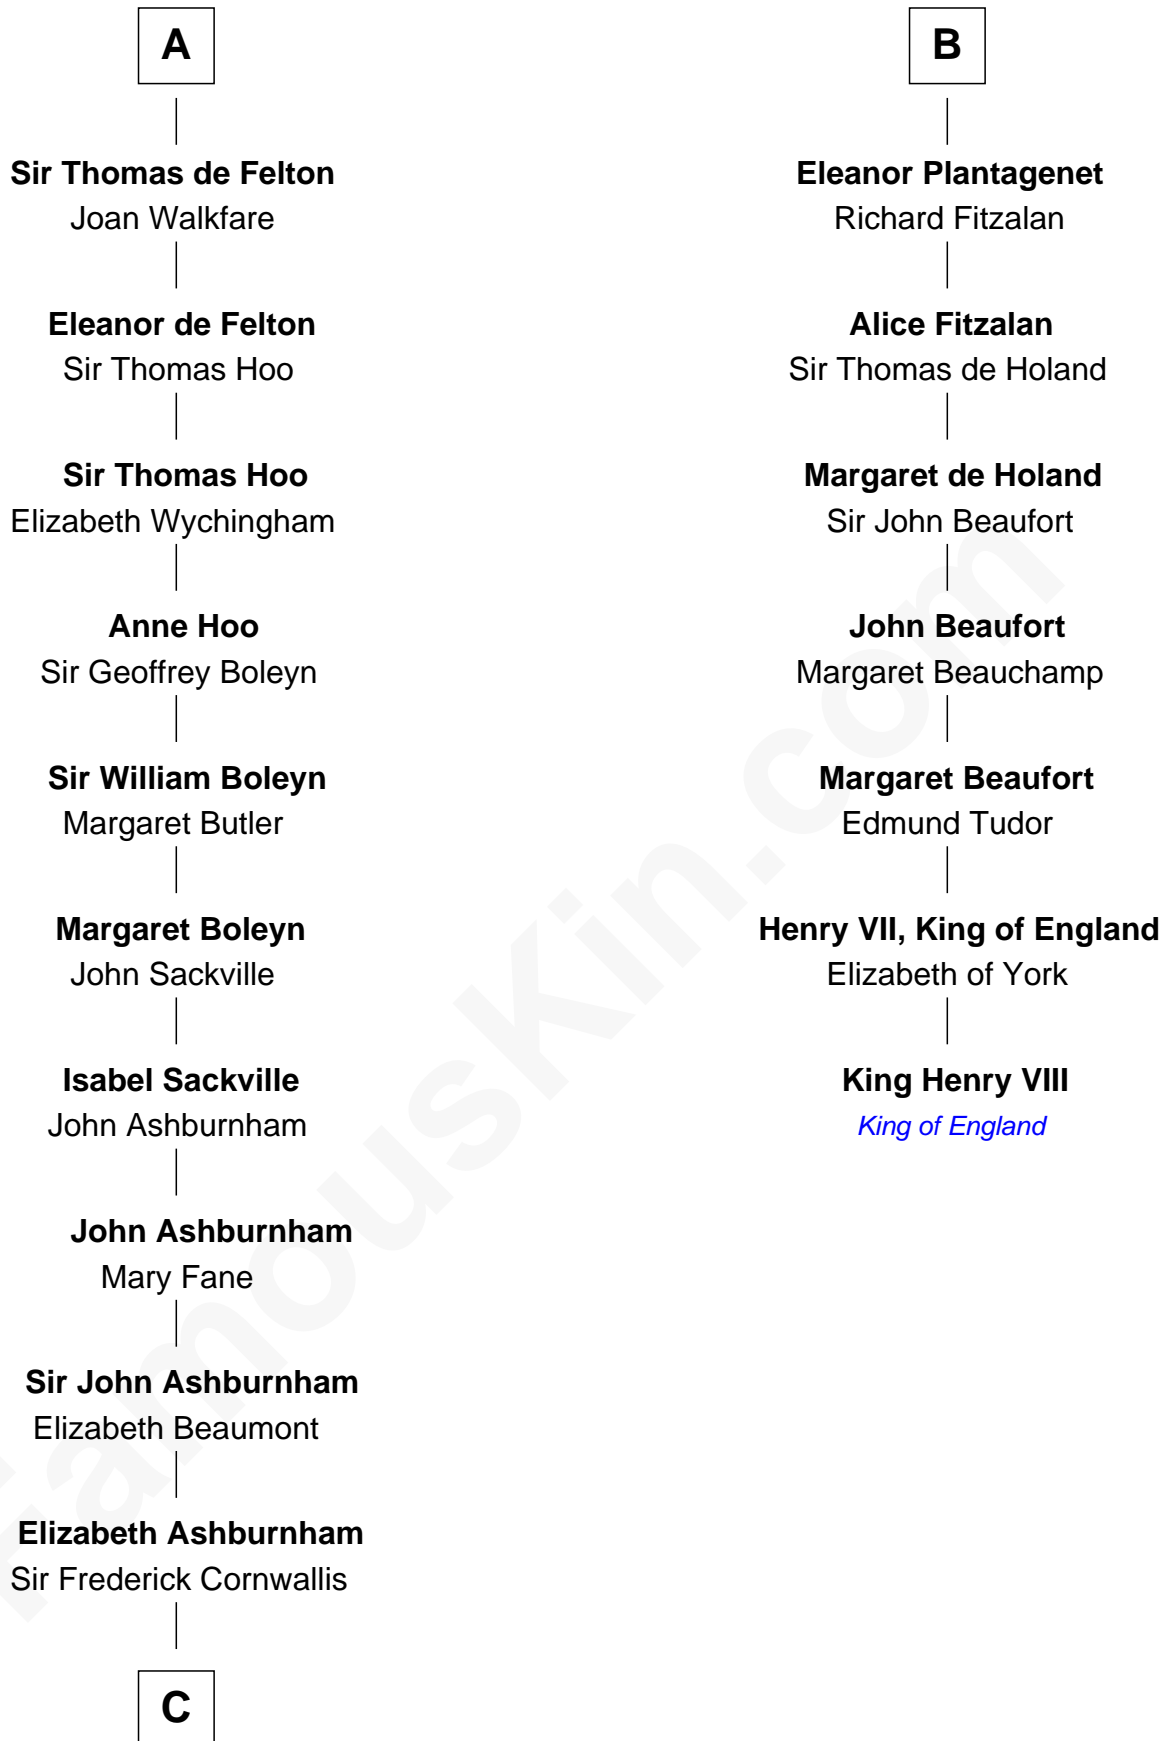

## Relationship Chart of

### Lord Charles Cornwallis

*British Commander at Siege of Yorktown*

13th cousin 8 times removed of

**King Henry VIII**  
*King of England*

**Gottfried I, Count of Louvain**

Ide de Chiny

**C**

—  
**Sir Charles Cornwallis**

Margaret Playsted

—  
**Charles Cornwallis**

Elizabeth Fox

—  
**Charles Cornwallis**

Charlotte Butler

—  
**Charles Cornwallis**

Elizabeth Townshend

—  
**Lord Charles Cornwallis**

*British Commander at Siege of Yorktown*