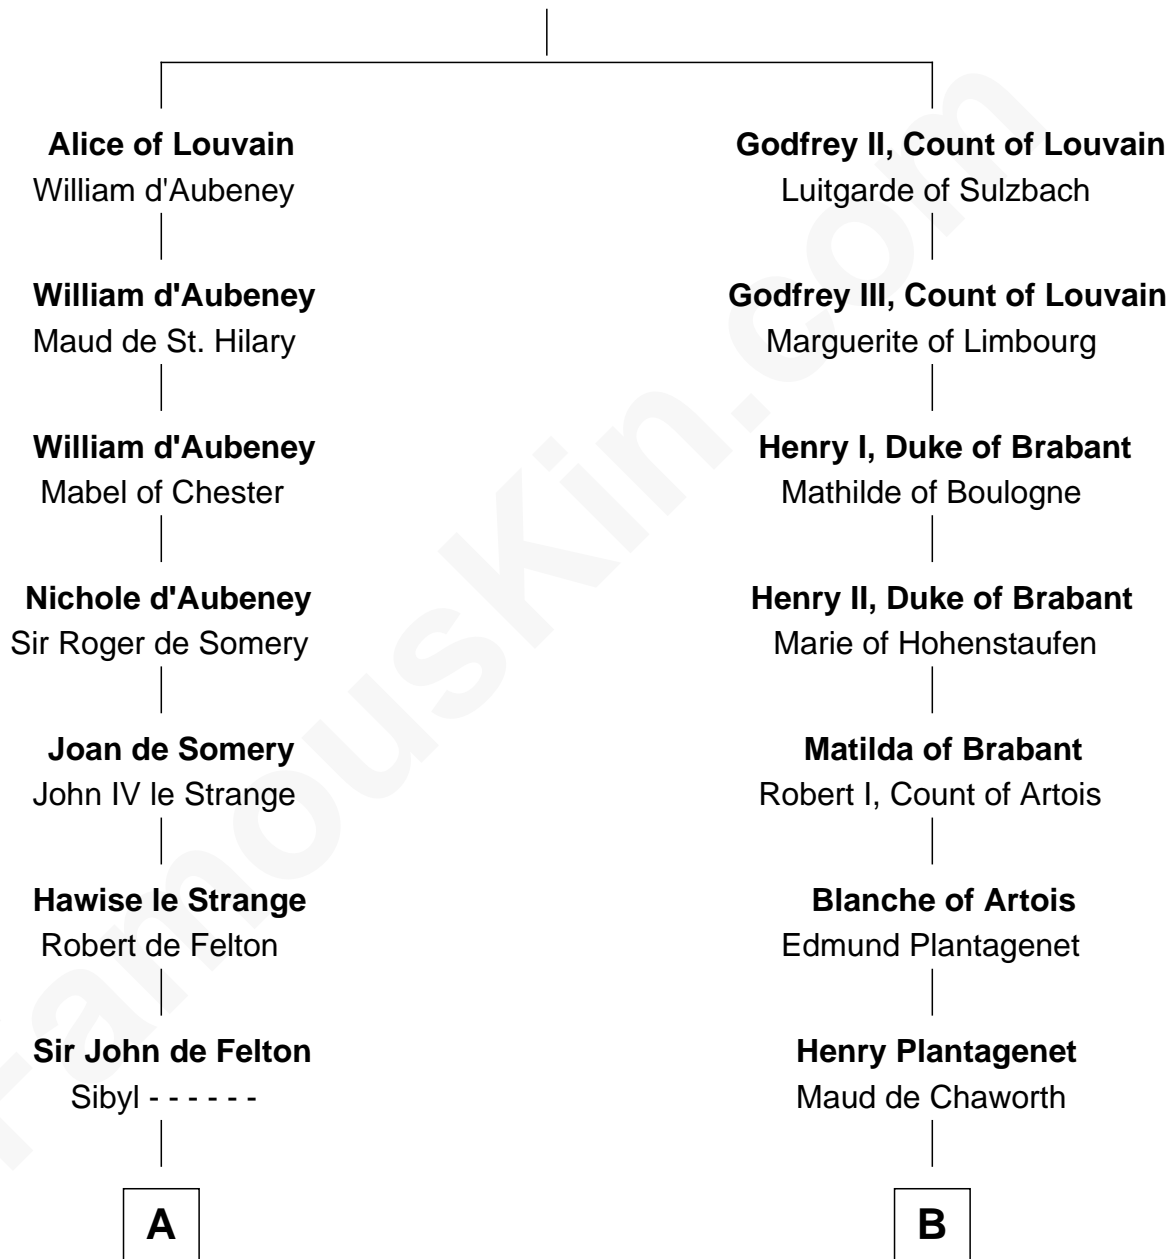

## Relationship Chart of

### Lord Charles Cornwallis

*British Commander at Siege of Yorktown*

13th cousin 8 times removed of

**King Henry VIII**  
*King of England*

**Gottfried I, Count of Louvain**

Ide de Chiny

**C**

—  
**Sir Charles Cornwallis**

Margaret Playsted

—  
**Charles Cornwallis**

Elizabeth Fox

—  
**Charles Cornwallis**

Charlotte Butler

—  
**Charles Cornwallis**

Elizabeth Townshend

—  
**Lord Charles Cornwallis**

*British Commander at Siege of Yorktown*