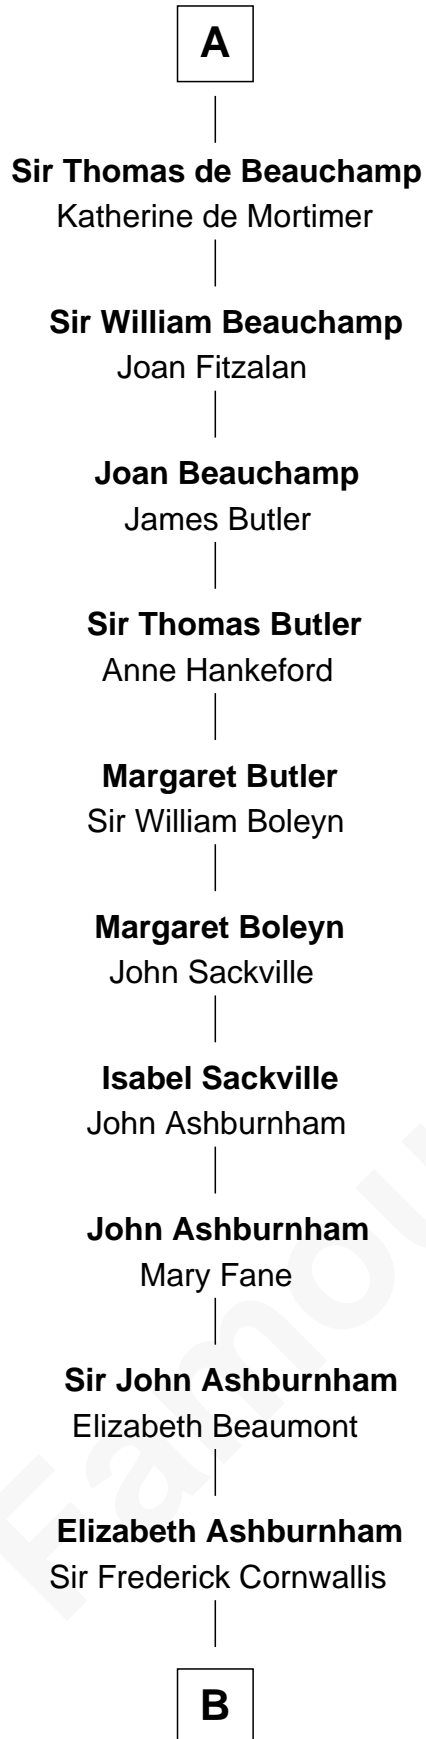

FamousKin.com

Relationship Chart of

Lord Charles Cornwallis

British Commander at Siege of Yorktown

3rd cousin 18 times removed of

Robert de Vere

Magna Carta Surety

B

—
Sir Charles Cornwallis

Margaret Playsted

—
Charles Cornwallis

Elizabeth Fox

—
Charles Cornwallis

Charlotte Butler

—
Charles Cornwallis

Elizabeth Townshend

—
Lord Charles Cornwallis

British Commander at Siege of Yorktown