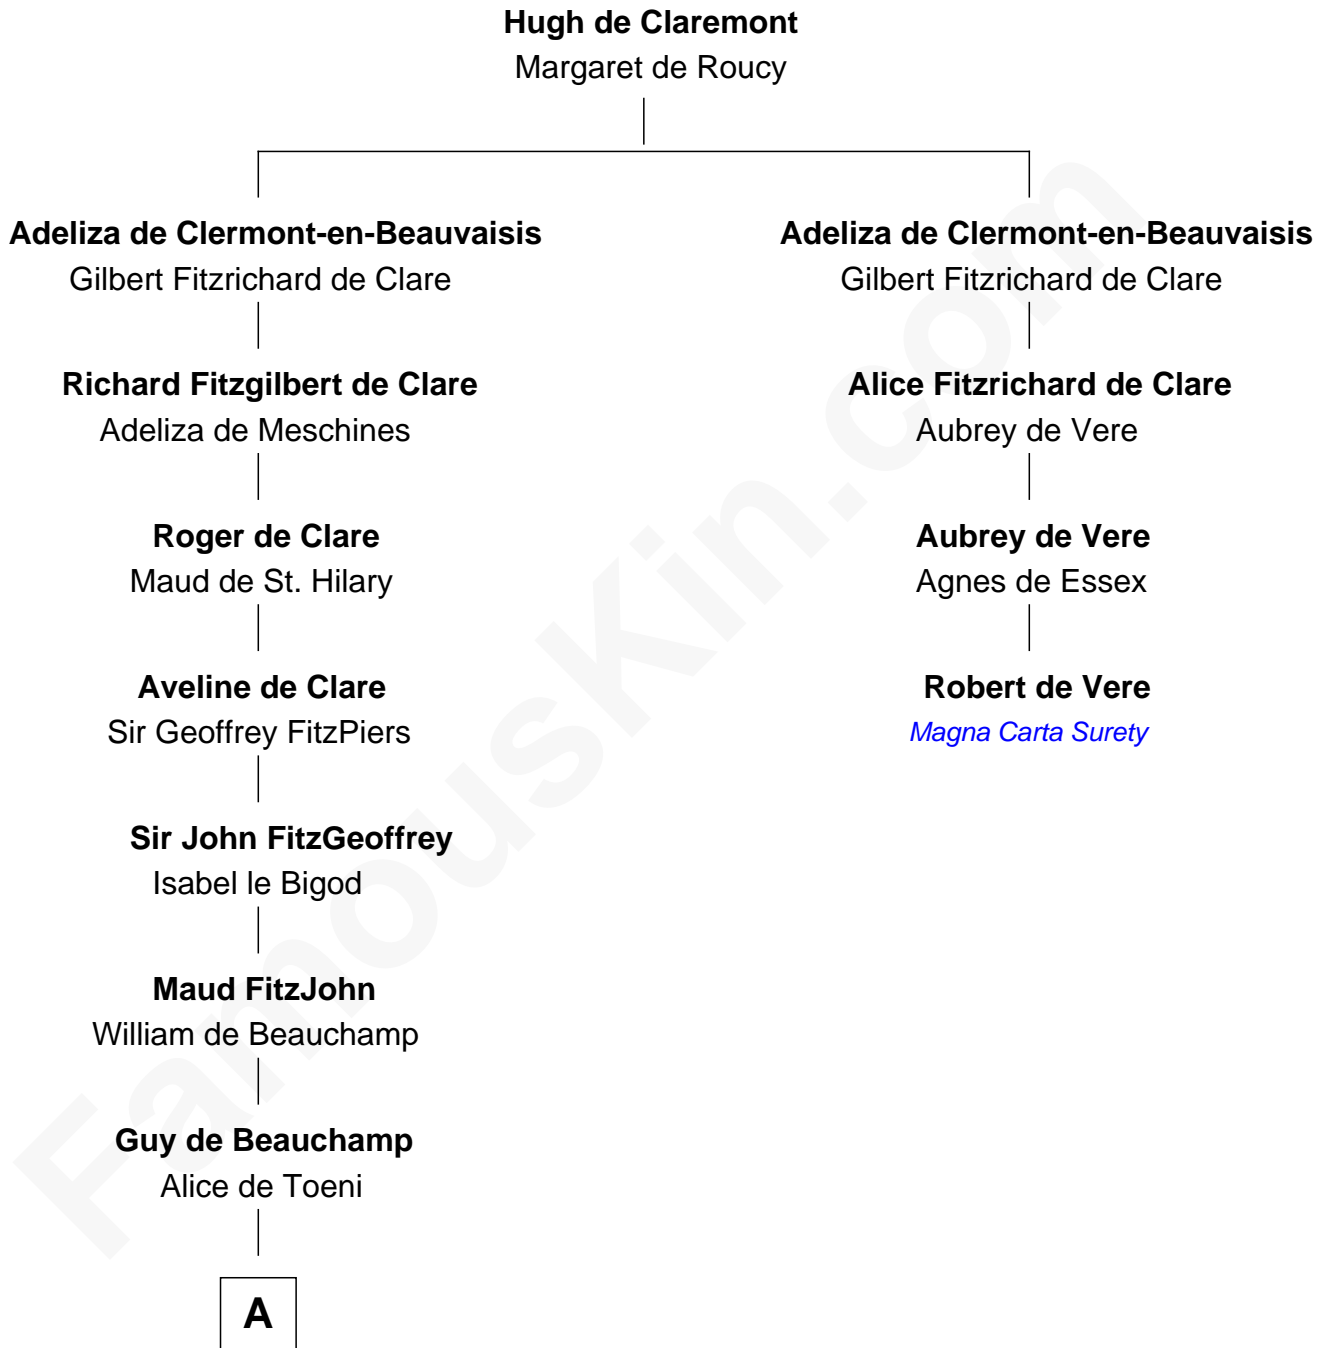

FamousKin.com

Relationship Chart of

Lord Charles Cornwallis

British Commander at Siege of Yorktown

3rd cousin 18 times removed of

Robert de Vere

Magna Carta Surety

B

—
Sir Charles Cornwallis

Margaret Playsted

—
Charles Cornwallis

Elizabeth Fox

—
Charles Cornwallis

Charlotte Butler

—
Charles Cornwallis

Elizabeth Townshend

—
Lord Charles Cornwallis

British Commander at Siege of Yorktown