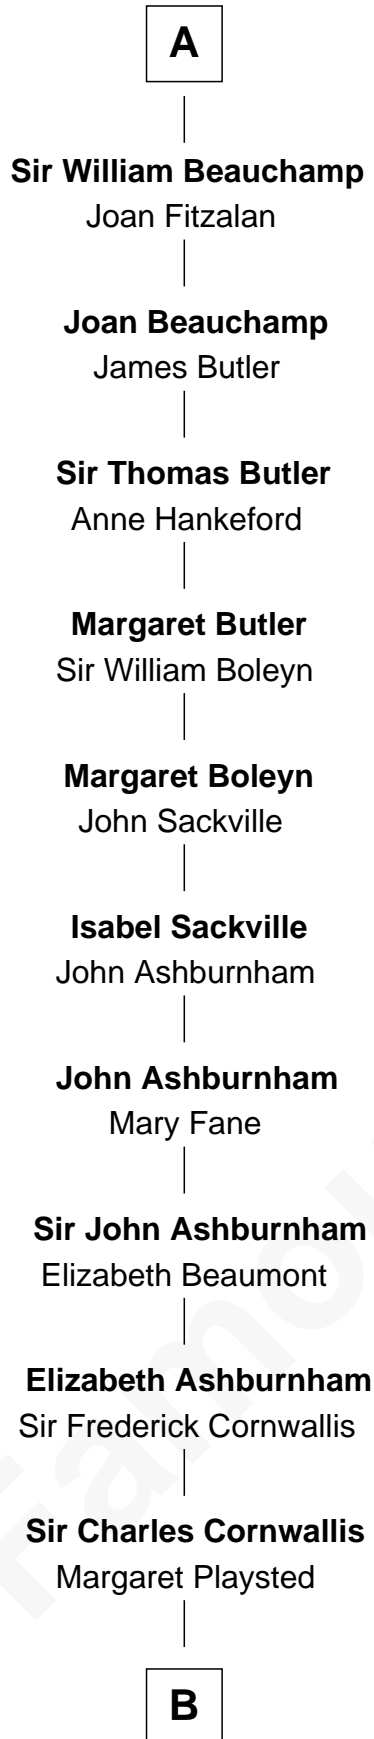

FamousKin.com

Relationship Chart of

Lord Charles Cornwallis

British Commander at Siege of Yorktown

1st cousin 19 times removed of

Robert de Vere

Magna Carta Surety

B

—
Charles Cornwallis

Elizabeth Fox

—
Charles Cornwallis

Charlotte Butler

—
Charles Cornwallis

Elizabeth Townshend

—
Lord Charles Cornwallis

British Commander at Siege of Yorktown