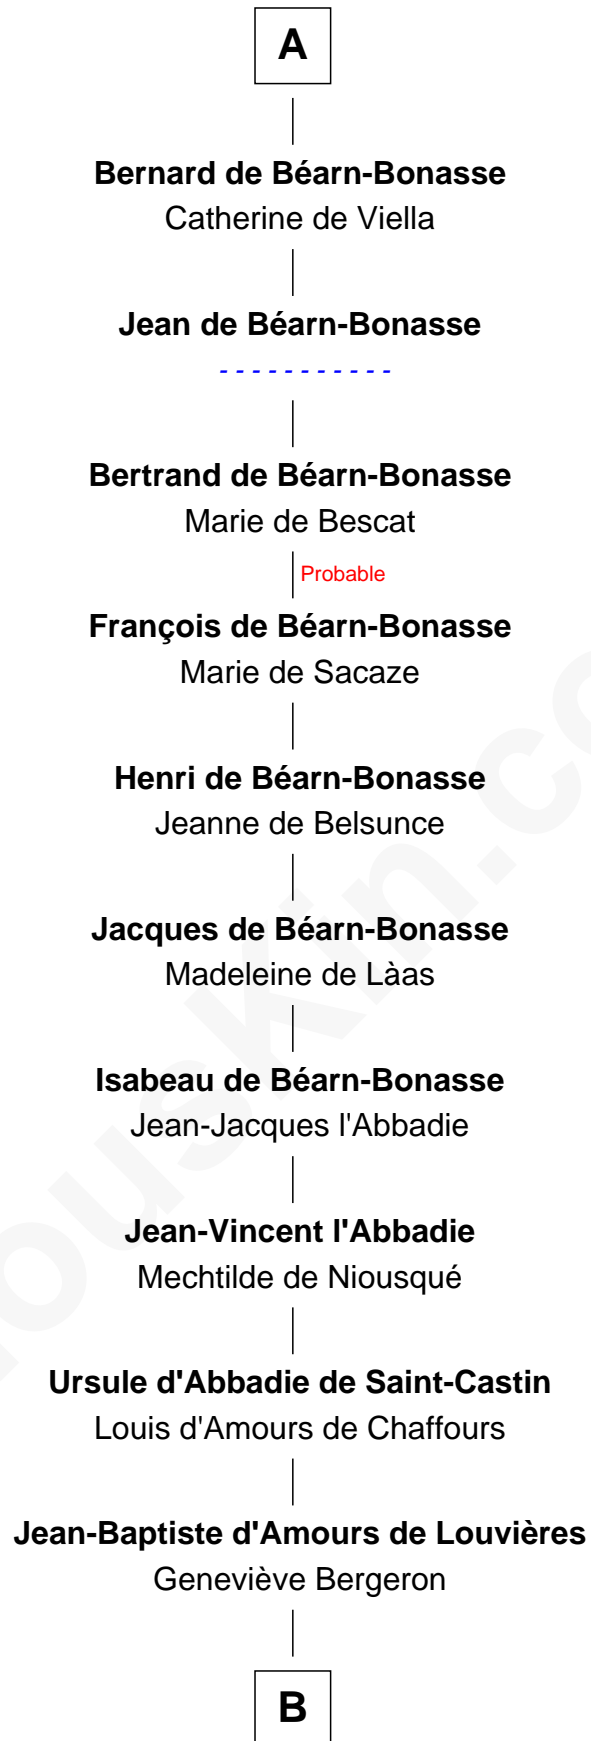

FamousKin.com Relationship Chart of

Karen Showell

Graphic Artist and Gospel Singer

23rd Great-granddaughter of

King Henry III

King of England

B

Anastasié d'Amours de Louvières

Pierre-René Leblanc

Constance Leblanc

Joseph-René Broussard

Joséphine-Adelania Broussard

Rosemond Broussard

Eloy-René Broussard

Josephine Lesser

Edouard Moderant Broussard