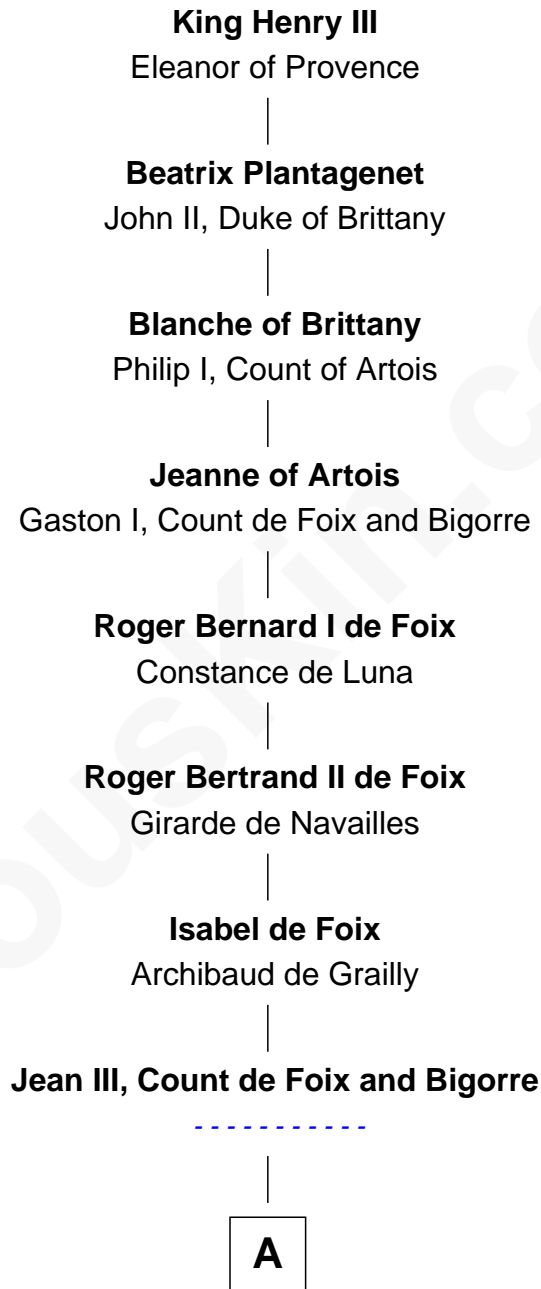

FamousKin.com Relationship Chart of

Karen Showell

Graphic Artist and Gospel Singer

23rd Great-granddaughter of

King Henry III

King of England

B

Anastasié d'Amours de Louvières

Pierre-René Leblanc

Constance Leblanc

Joseph-René Broussard

Joséphine-Adelania Broussard

Rosemond Broussard

Eloy-René Broussard

Josephine Lesser

Edouard Moderant Broussard