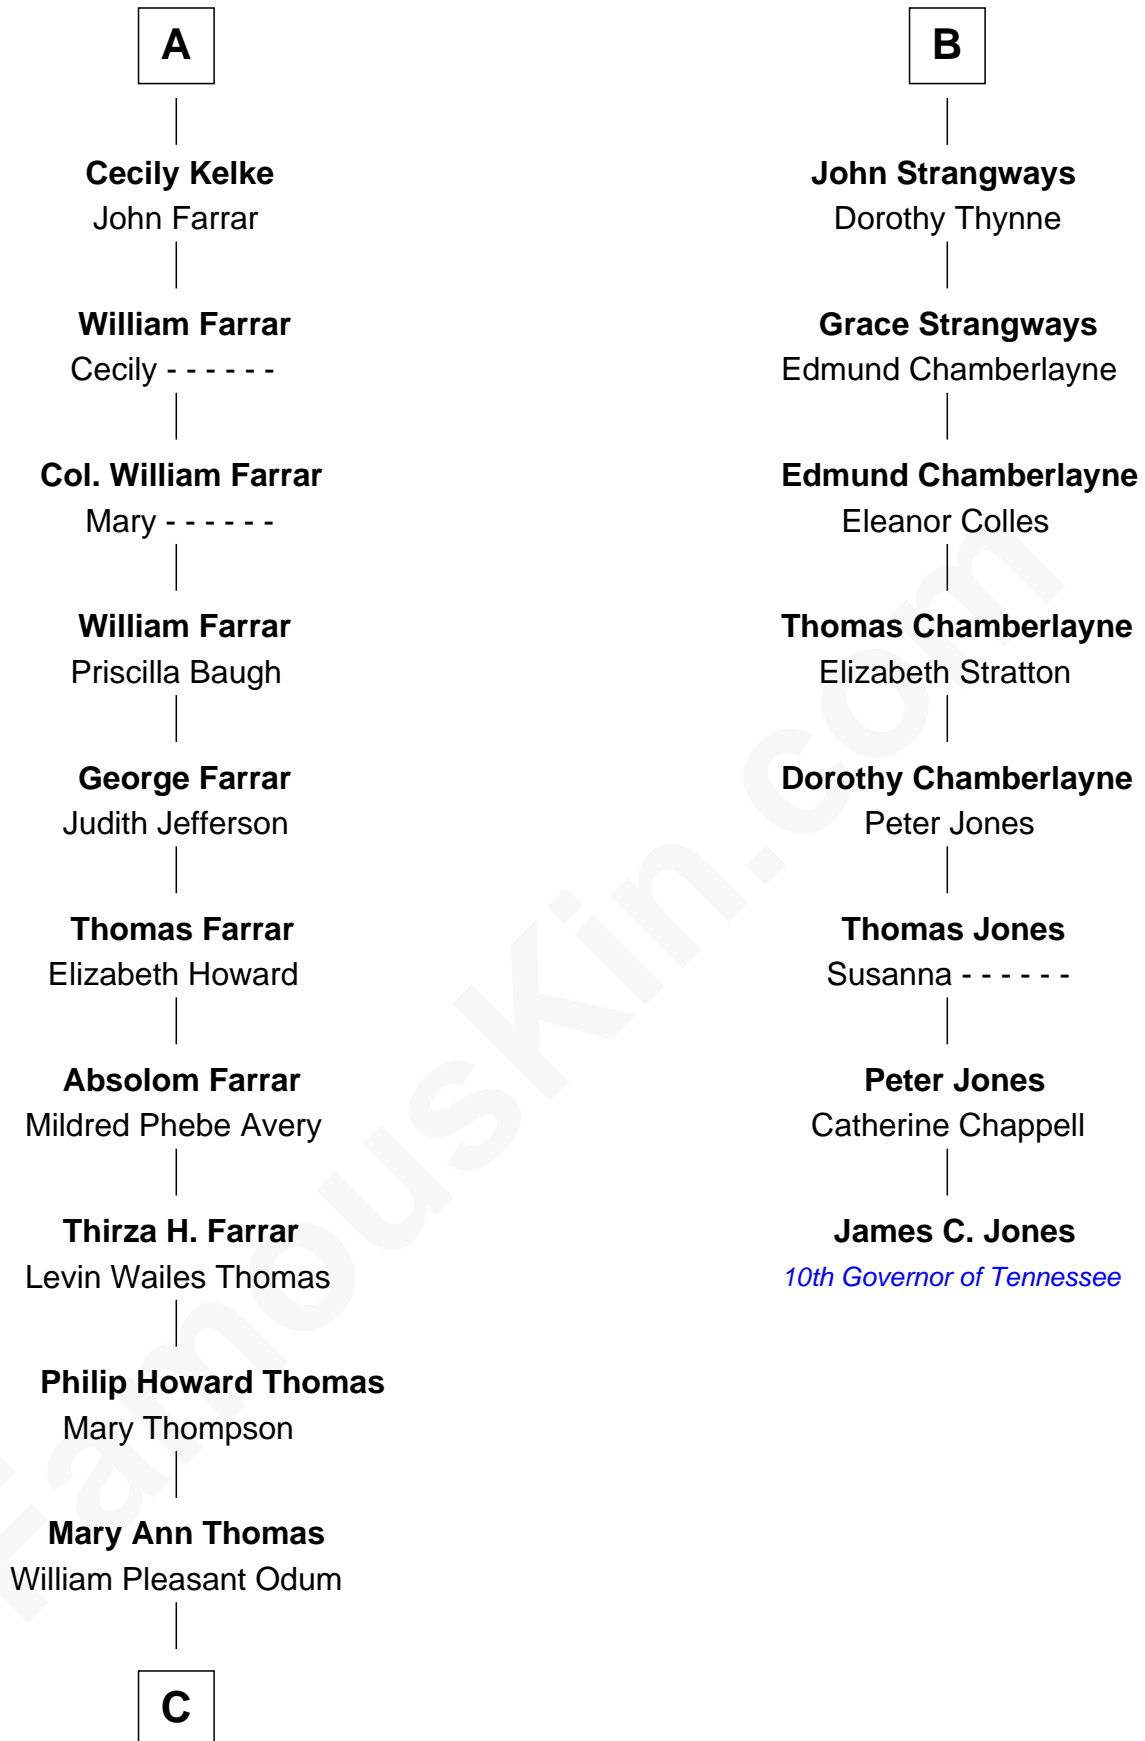

FamousKin.com Relationship Chart of

Dakota Fanning

TV and Movie Actress

14th cousin 7 times removed of

James C. Jones

10th Governor of Tennessee

Edmund Mortimer
Philippa Plantagenet

Elizabeth Mortimer

Sir Henry Percy

Elizabeth Percy

Sir John Clifford

Mary Clifford

Sir Philip Wentworth

Elizabeth Wentworth

Sir Martin de la See

Elizabeth de la See

Anne de Mortimer

Richard of York

Sir Richard Plantagenet

Cecily Neville

Anne of York

Sir Thomas St. Leger

Anne St. Leger

Sir George Manners

Margaret Manners

Sir Henry Strangways

Sir Giles Strangways

Joan Wadham

B

C

William Henry Odum

Mamie Olive Ozburn