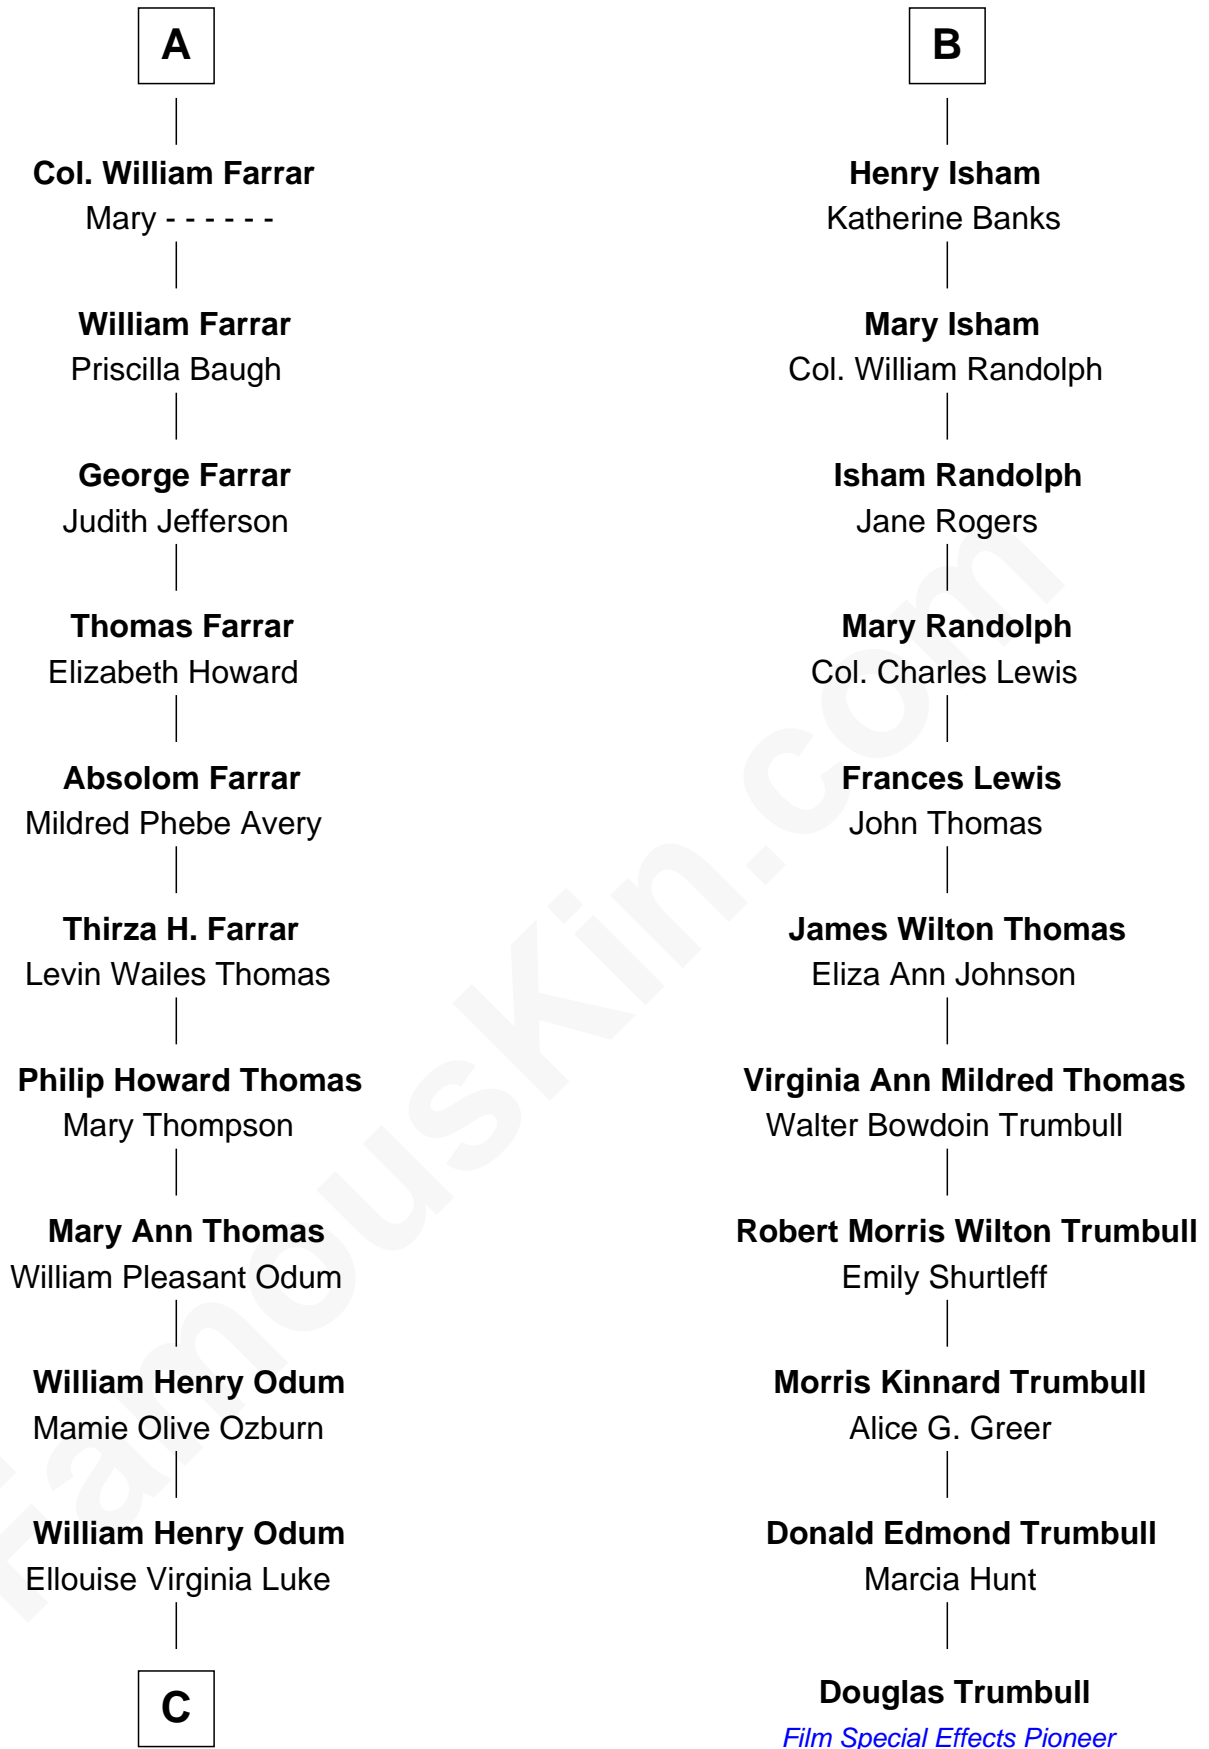

# FamousKin.com Relationship Chart of

**Dakota Fanning**

*TV and Movie Actress*

17th cousin 2 times removed of

**Douglas Trumbull**

*Film Special Effects Pioneer*

**Sir Roger Wentworth**

Margery Despencer

**William Kelke**

Thomasine Skerne

**Cecily Kelke**

John Farrar

**William Farrar**

Cecily - - - - -

**A**

**Margaret Wentworth**

Sir John Borlase

**Anne Borlase**

Sir Euseby Isham

**William Isham**

Mary Brett

**B**

**C**

—  
**Mary Jane Odum**  
Richard Cameron Arrington