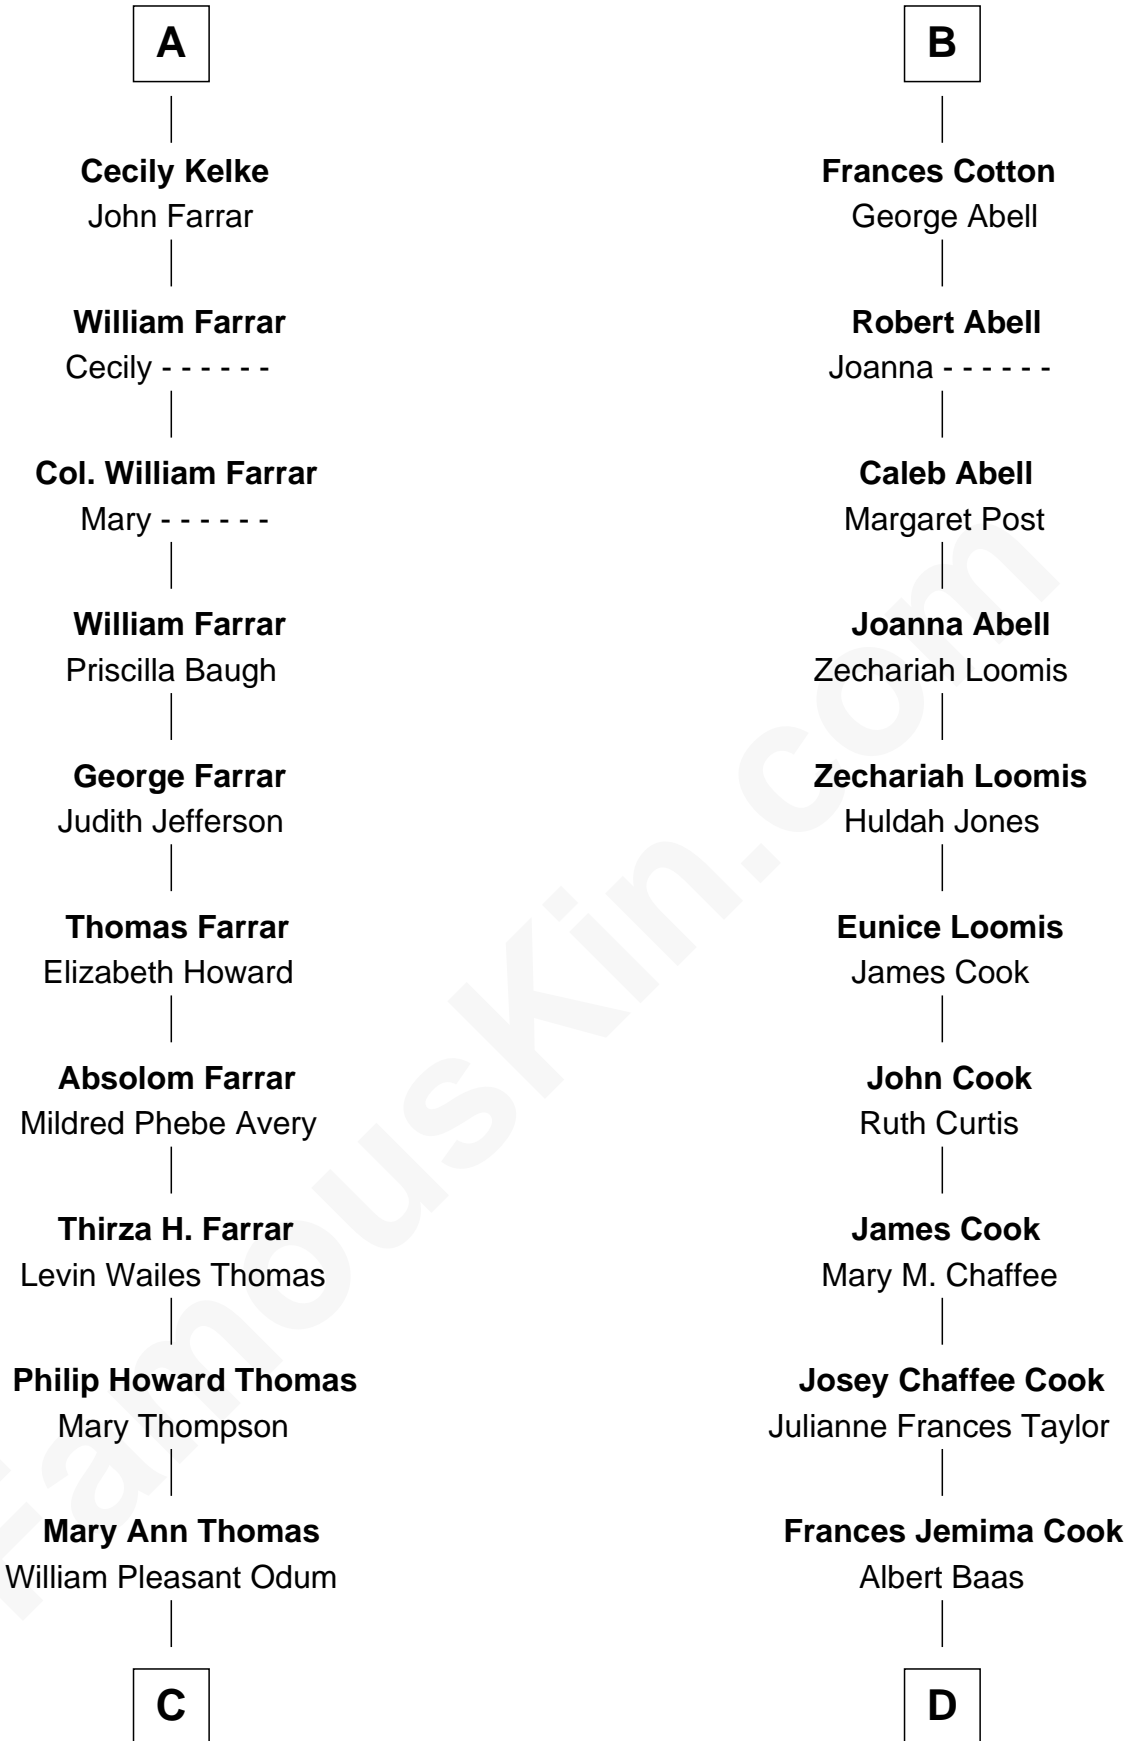

# FamousKin.com Relationship Chart of

**Dakota Fanning**

*TV and Movie Actress*

19th cousin 2 times removed of

**Amber Stevens West**

*TV and Movie Actress*

**Sir Philip le Despencer**

Elizabeth - - - - -

**Sir Philip le Despencer**

Elizabeth de Tibetot

**Margery Despencer**

Sir Roger Wentworth

**Sir Philip Wentworth**

Mary Clifford

**Elizabeth Wentworth**

Sir Martin de la See

**Elizabeth de la See**

Roger Kelke

**Christopher Kelke**

Isabel Girlington

**William Kelke**

Thomasine Skerne

**A**

**Alice le Despenser**

John Cotton

**Sir George Cotton**

Mary Onley

**Richard Cotton**

Mary Mainwaring

**B**

**C**

**William Henry Odum**