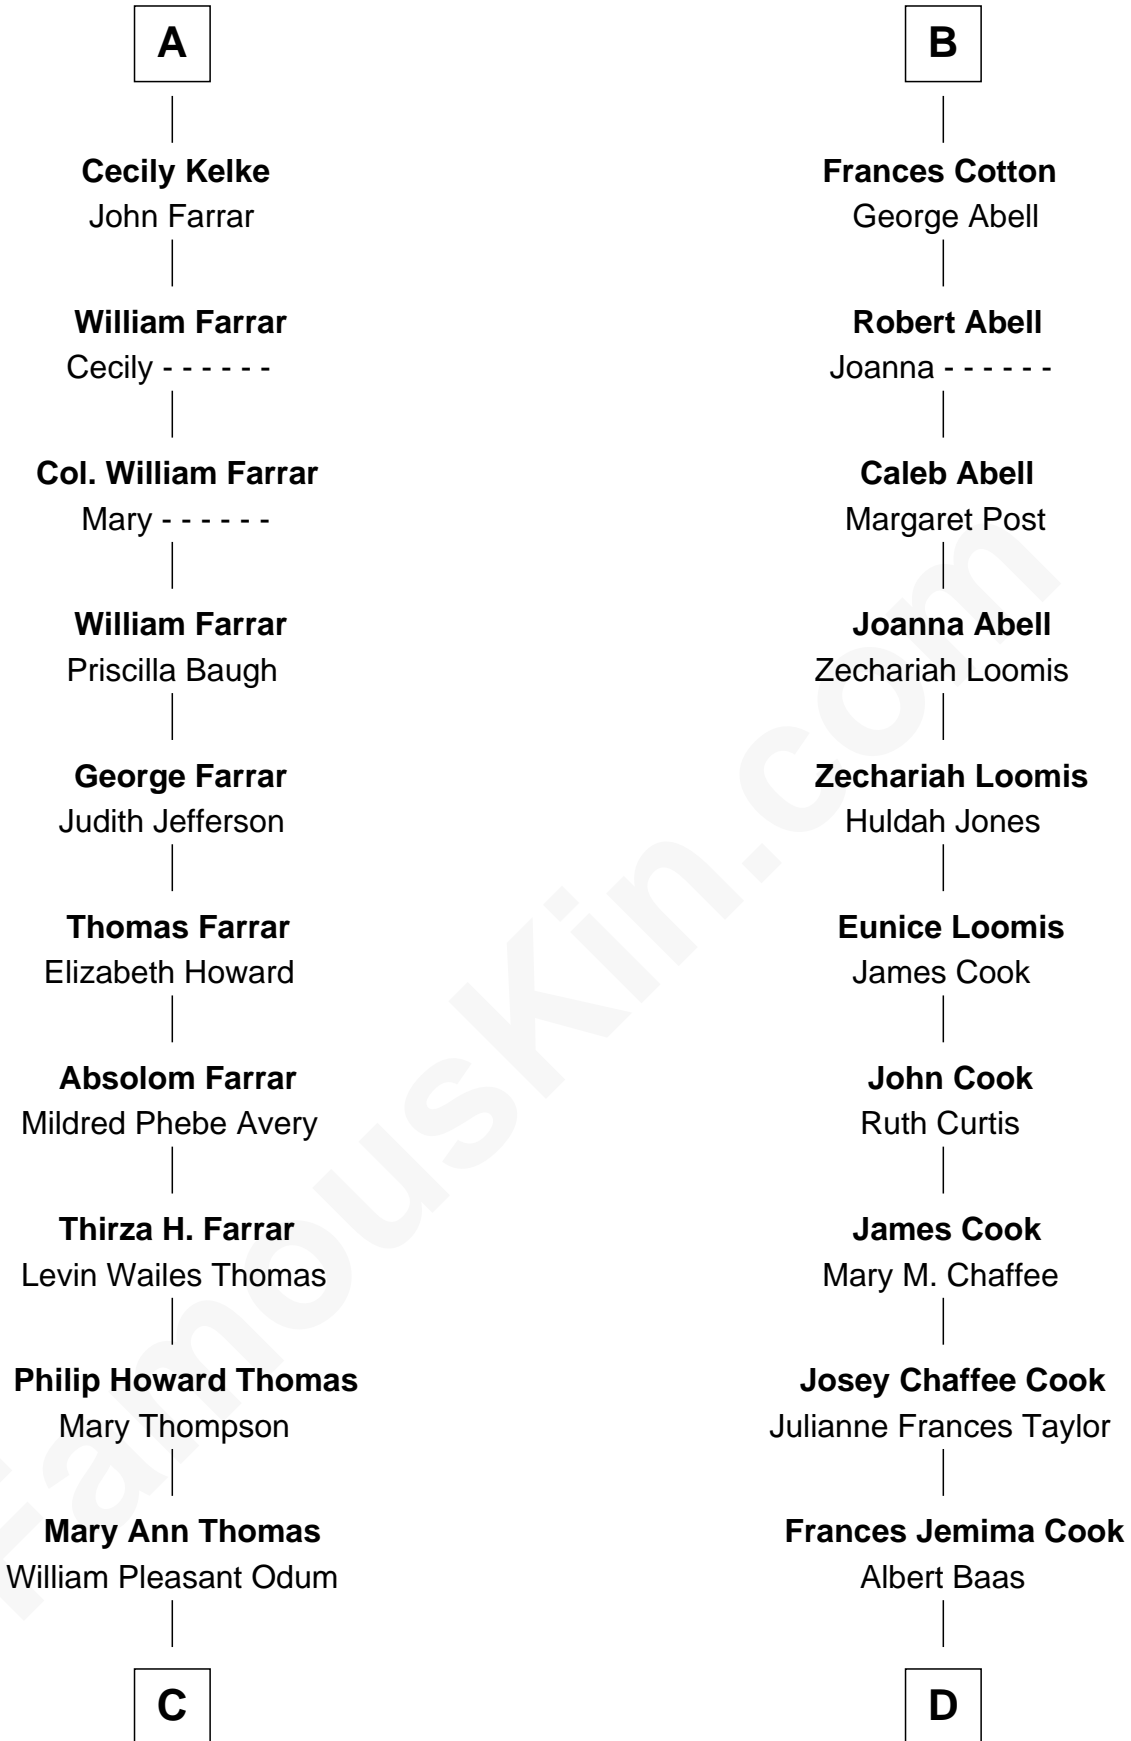

FamousKin.com

Relationship Chart of

Dakota Fanning

TV and Movie Actress

18th cousin 3 times removed of

Shadoe Stevens

Radio Disc Jockey

Sir Philip le Despencer

Elizabeth - - - - -

Sir Philip le Despencer

Elizabeth de Tibetot

Margery Despencer

Sir Roger Wentworth

Sir Philip Wentworth

Mary Clifford

Elizabeth Wentworth

Cecily Mainwaring

John Cotton

Sir George Cotton

Mary Onley

Richard Cotton

Mary Mainwaring

B

C