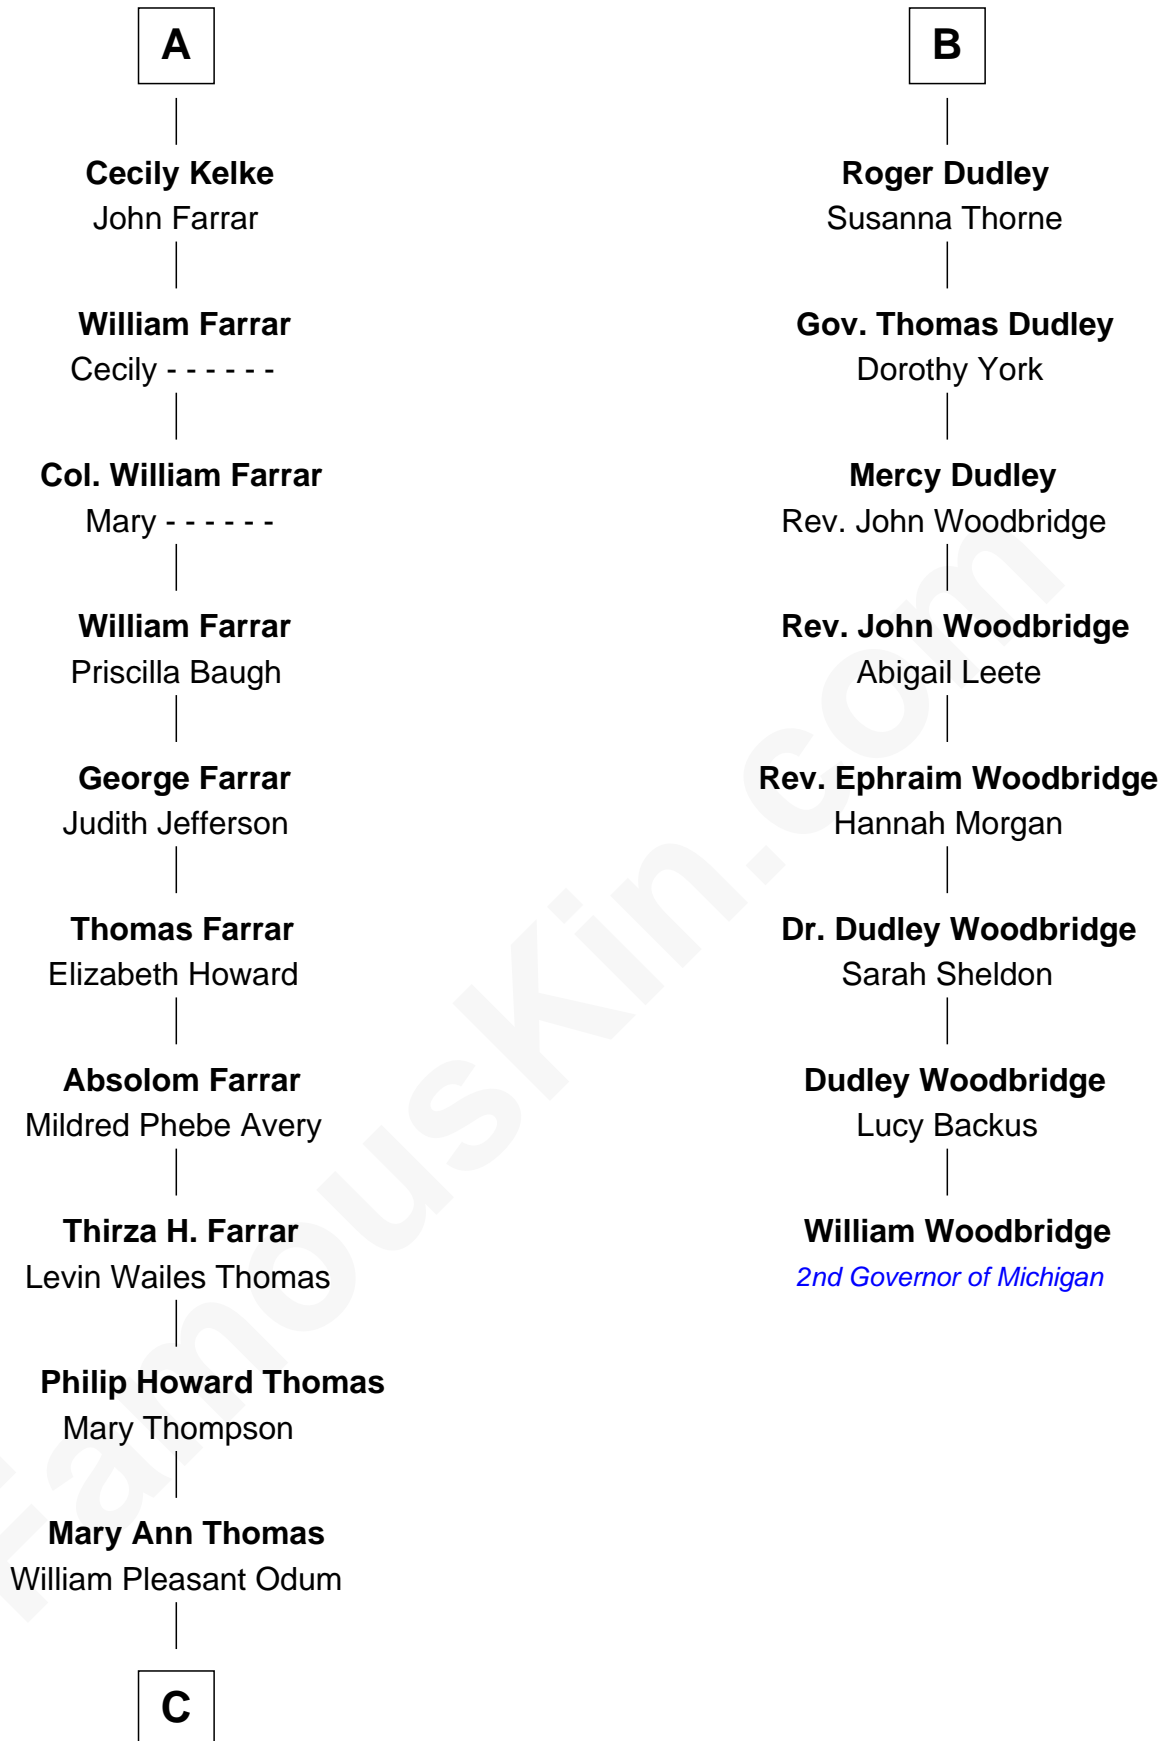

FamousKin.com Relationship Chart of

Dakota Fanning

TV and Movie Actress

14th cousin 7 times removed of

William Woodbridge

2nd Governor of Michigan

Sir Philip le Despencer

Elizabeth - - - - -

Sir Philip le Despencer

Elizabeth de Tibetot

Margery Despencer

Sir Roger Wentworth

Sir Philip Wentworth

Mary Clifford

Elizabeth Wentworth

Sir Martin de la See

Elizabeth de la See

Roger Kelke

Christopher Kelke

Isabel Girlington

William Kelke

Thomasine Skerne

A

Alice le Despenser

Cecily Willoughby

Sir John Sutton

Cecily Grey

Sir Henry Dudley

- - - - - Ashton

Probable

B

C