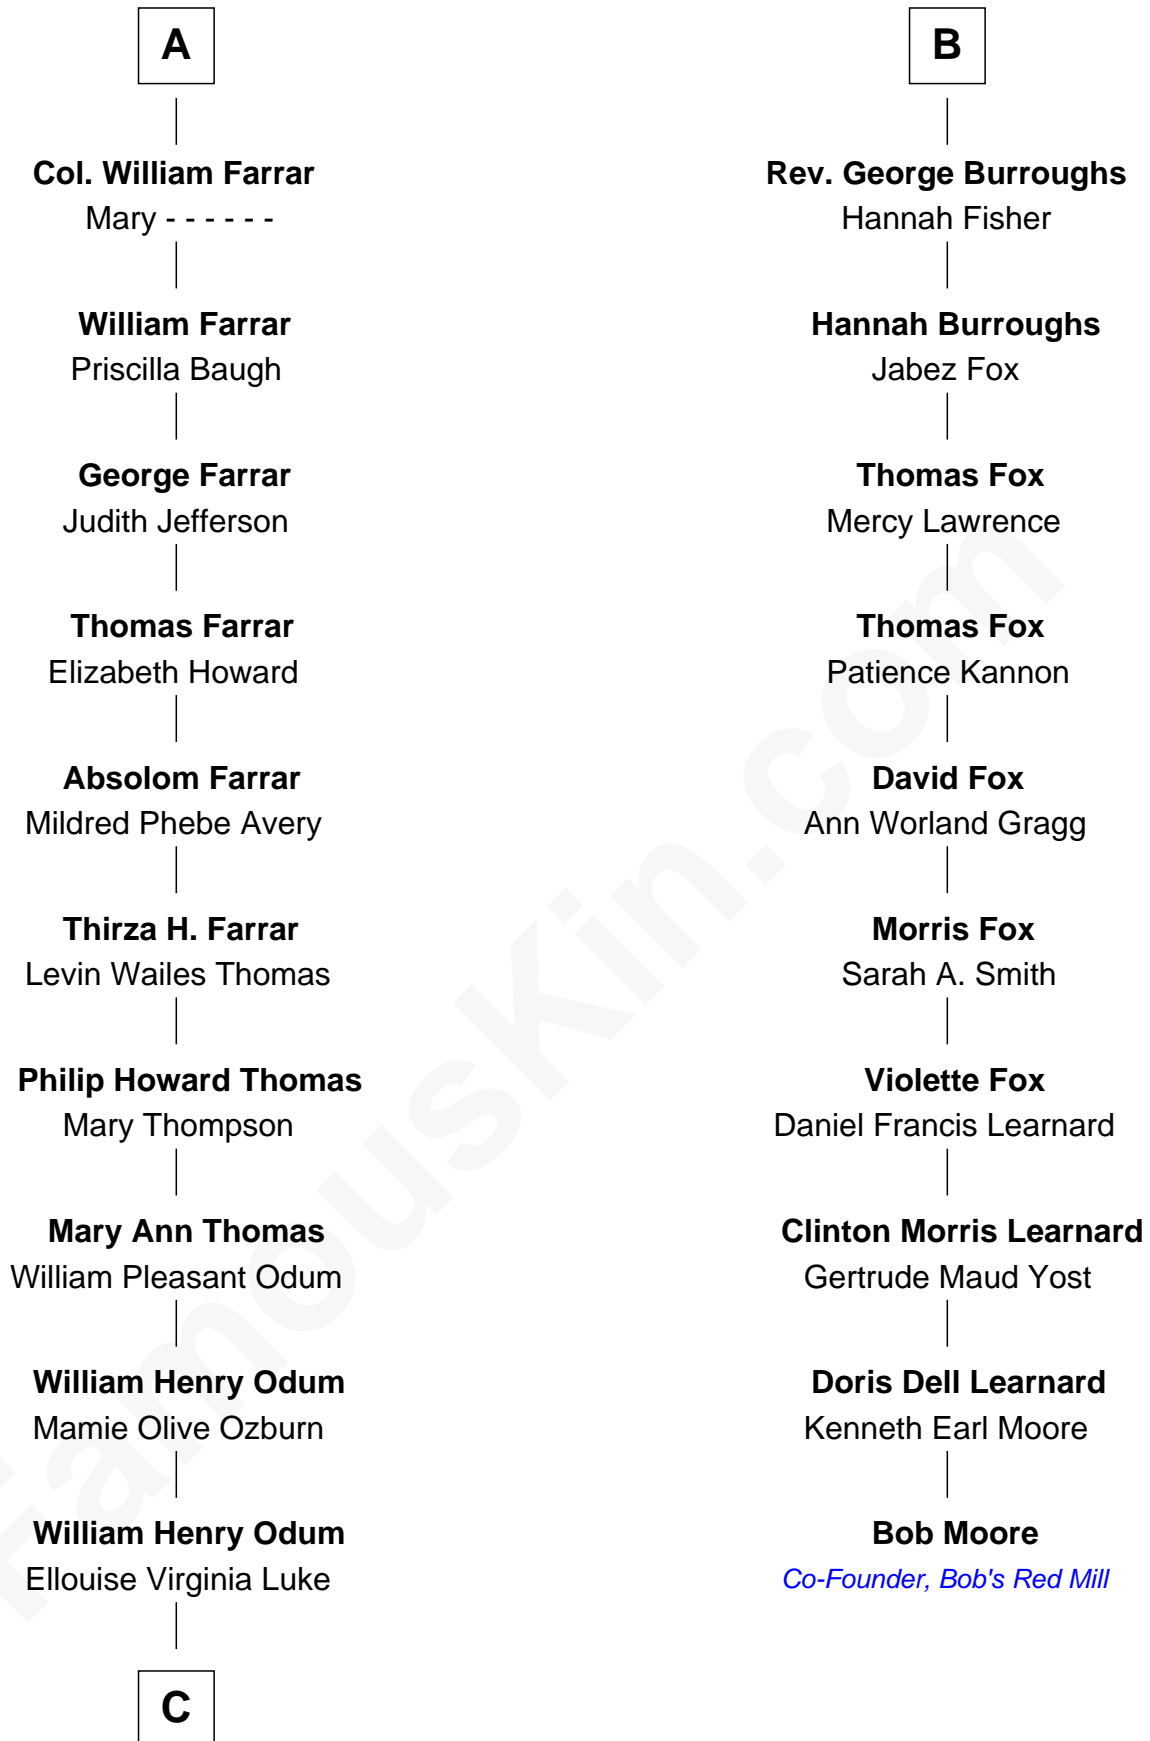

FamousKin.com Relationship Chart of

Dakota Fanning

TV and Movie Actress

16th cousin 3 times removed of

Bob Moore

Co-Founder, Bob's Red Mill

Sir Roger Wentworth

Margery Despencer

Sir Philip Wentworth

Mary Clifford

Elizabeth Wentworth

Sir Martin de la See

Elizabeth de la See

Roger Kelke

Christopher Kelke

Isabel Girlington

William Kelke

Thomasine Skerne

Cecily Kelke

John Farrar

William Farrar

Cecily - - - - -

A

Henry Wentworth

Thomas Burrough

Rev. George Burrough

Frances Sparrow

Nathaniel Burrough

Rebecca Stiles

B

C

—
Mary Jane Odum
Richard Cameron Arrington