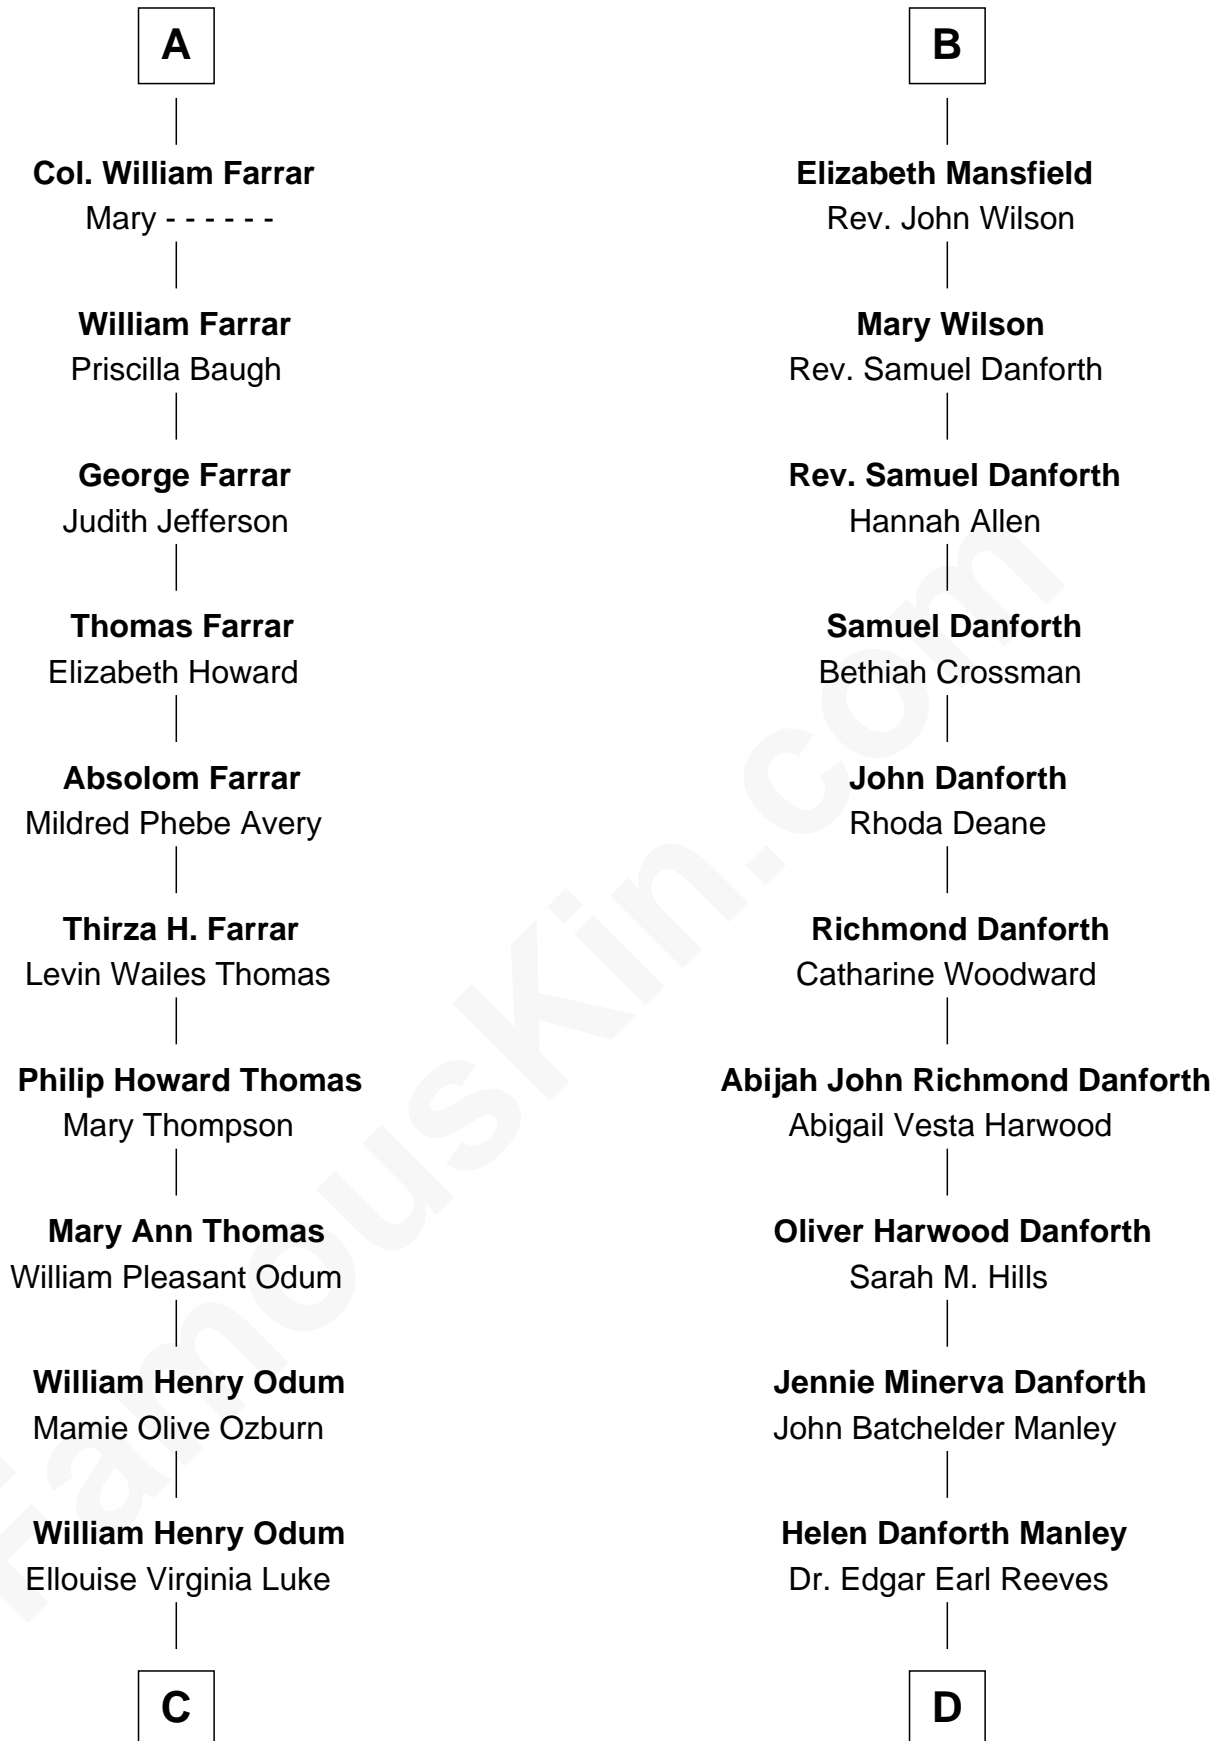

# FamousKin.com Relationship Chart of

**Dakota Fanning**

*TV and Movie Actress*

18th cousin 1 time removed of

**Zach Snyder**

*Filmmaker*

FamousKin.com