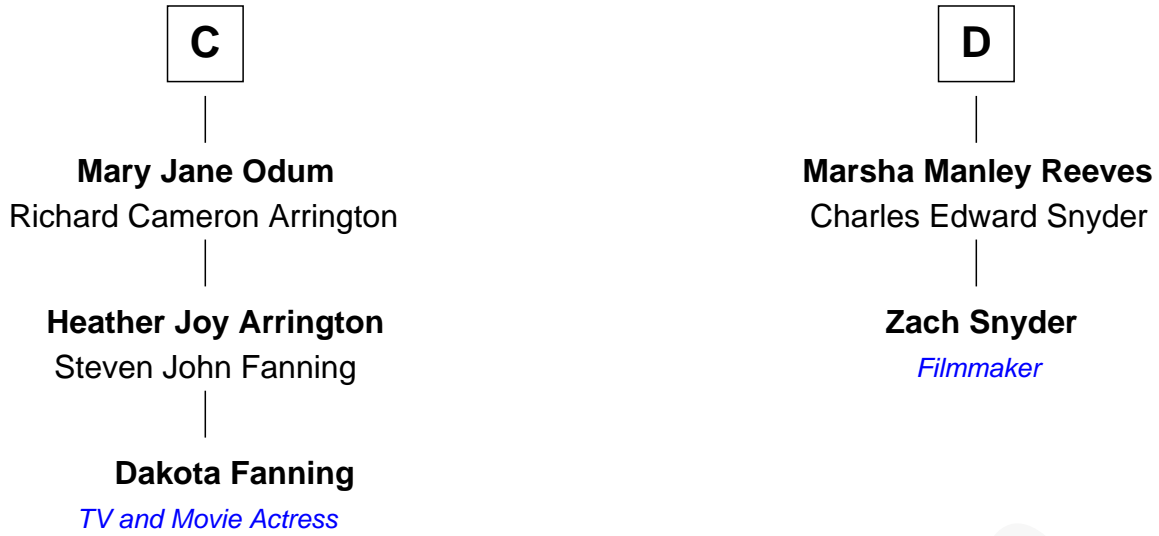

FamousKin.com Relationship Chart of

Dakota Fanning

TV and Movie Actress

18th cousin 1 time removed of

Zach Snyder

Filmmaker

Sir John Clifford

Elizabeth Percy

Mary Clifford
Sir Philip Wentworth

Elizabeth Wentworth
Sir Martin de la See

Elizabeth de la See
Roger Kelke

Christopher Kelke
Isabel Girlington

William Kelke
Thomasine Skerne

Cecily Kelke
John Farrar

William Farrar
Cecily - - - - -

A

Thomas Clifford
Joan Dacre

John Clifford
Margaret Bromflete

Henry Clifford
Anne St. John

Elizabeth Clifford
Sir Ralph Bowes

Margery Bowes
Sir Ralph Eure

Anne Eure
Lancelot Mansfield

John Mansfield
Elizabeth - - - - -

B

FamousKin.com