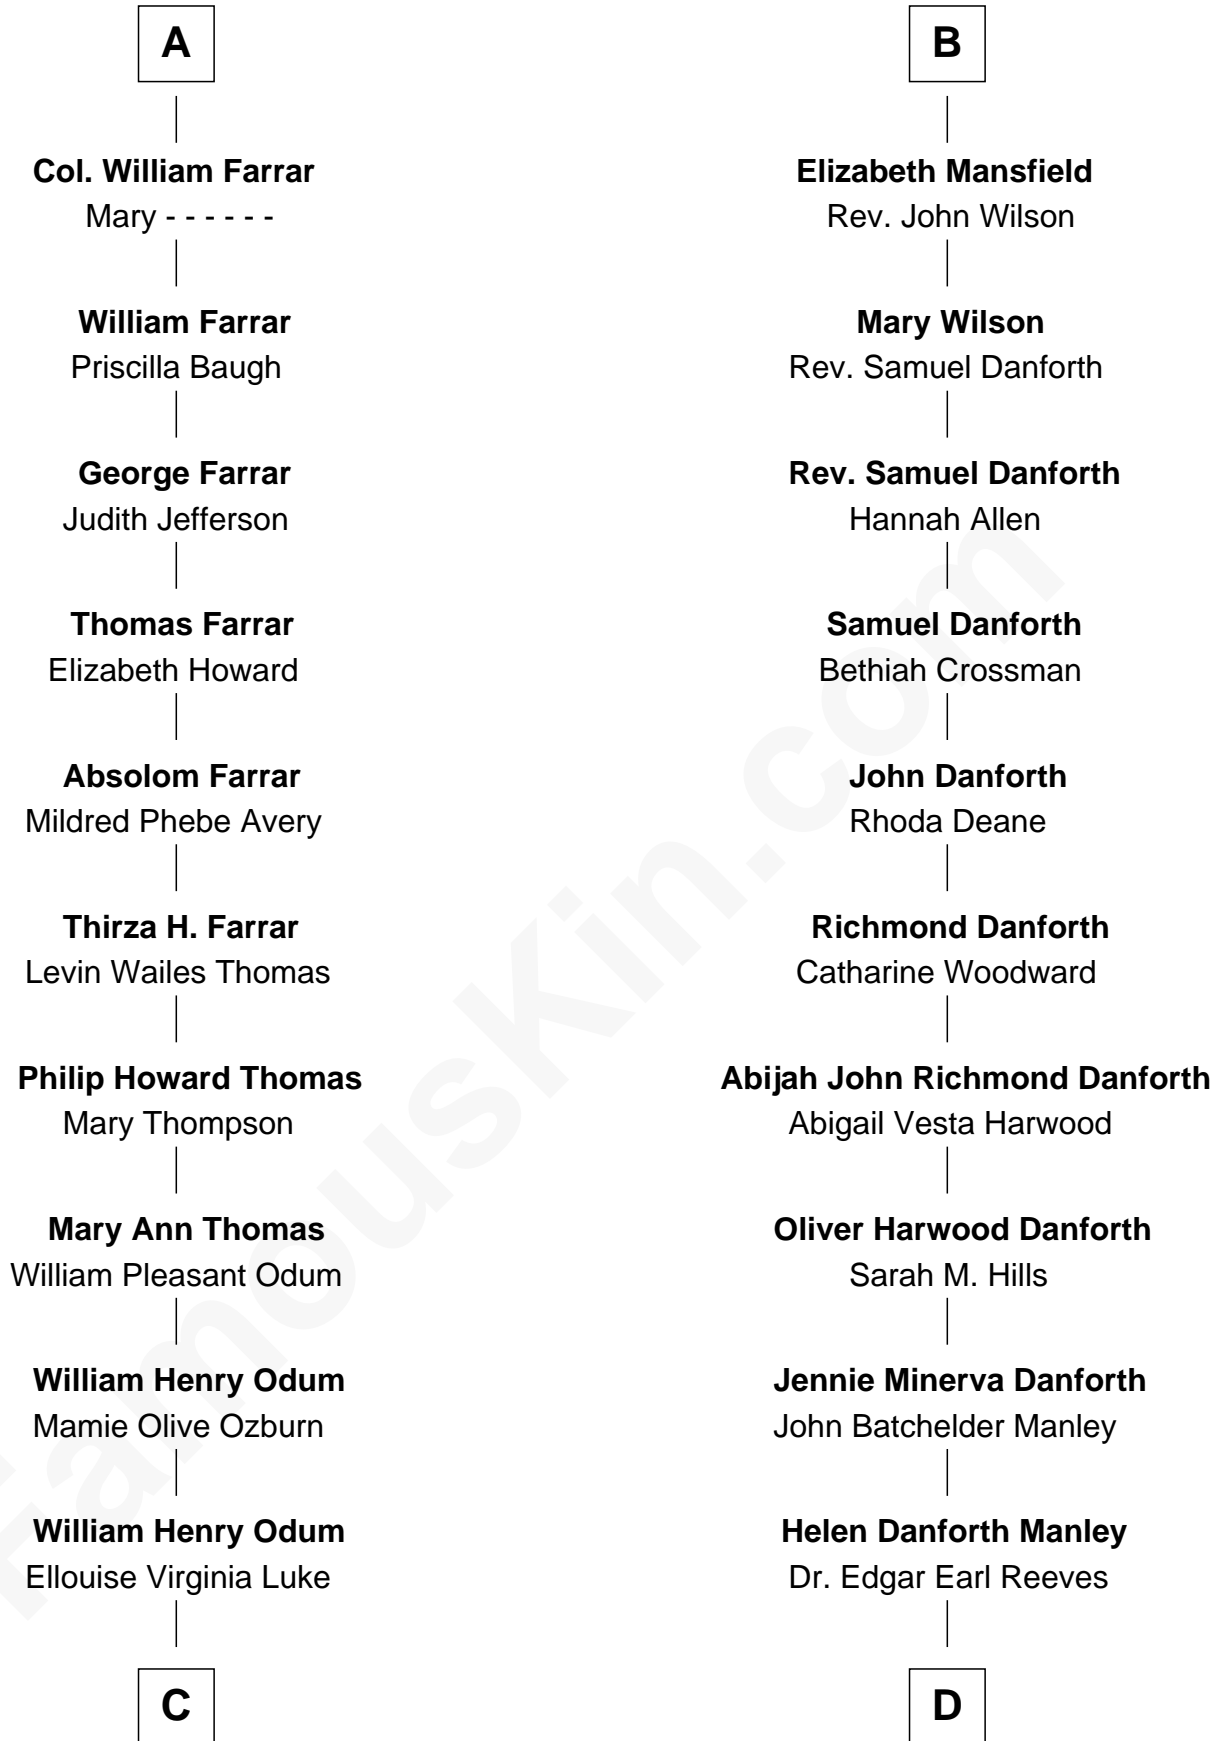

FamousKin.com Relationship Chart of

Dakota Fanning

TV and Movie Actress

18th cousin 1 time removed of

Zach Snyder

Filmmaker

Sir John Clifford

Elizabeth Percy

Mary Clifford
Sir Philip Wentworth

Elizabeth Wentworth
Sir Martin de la See

Elizabeth de la See
Roger Kelke

Christopher Kelke
Isabel Girlington

William Kelke
Thomasine Skerne

Cecily Kelke
John Farrar

William Farrar
Cecily - - - - -

A

Thomas Clifford
Joan Dacre

John Clifford
Margaret Bromflete

Henry Clifford
Anne St. John

Elizabeth Clifford
Sir Ralph Bowes

Margery Bowes
Sir Ralph Eure

Anne Eure
Lancelot Mansfield

John Mansfield
Elizabeth - - - - -

B

FamousKin.com