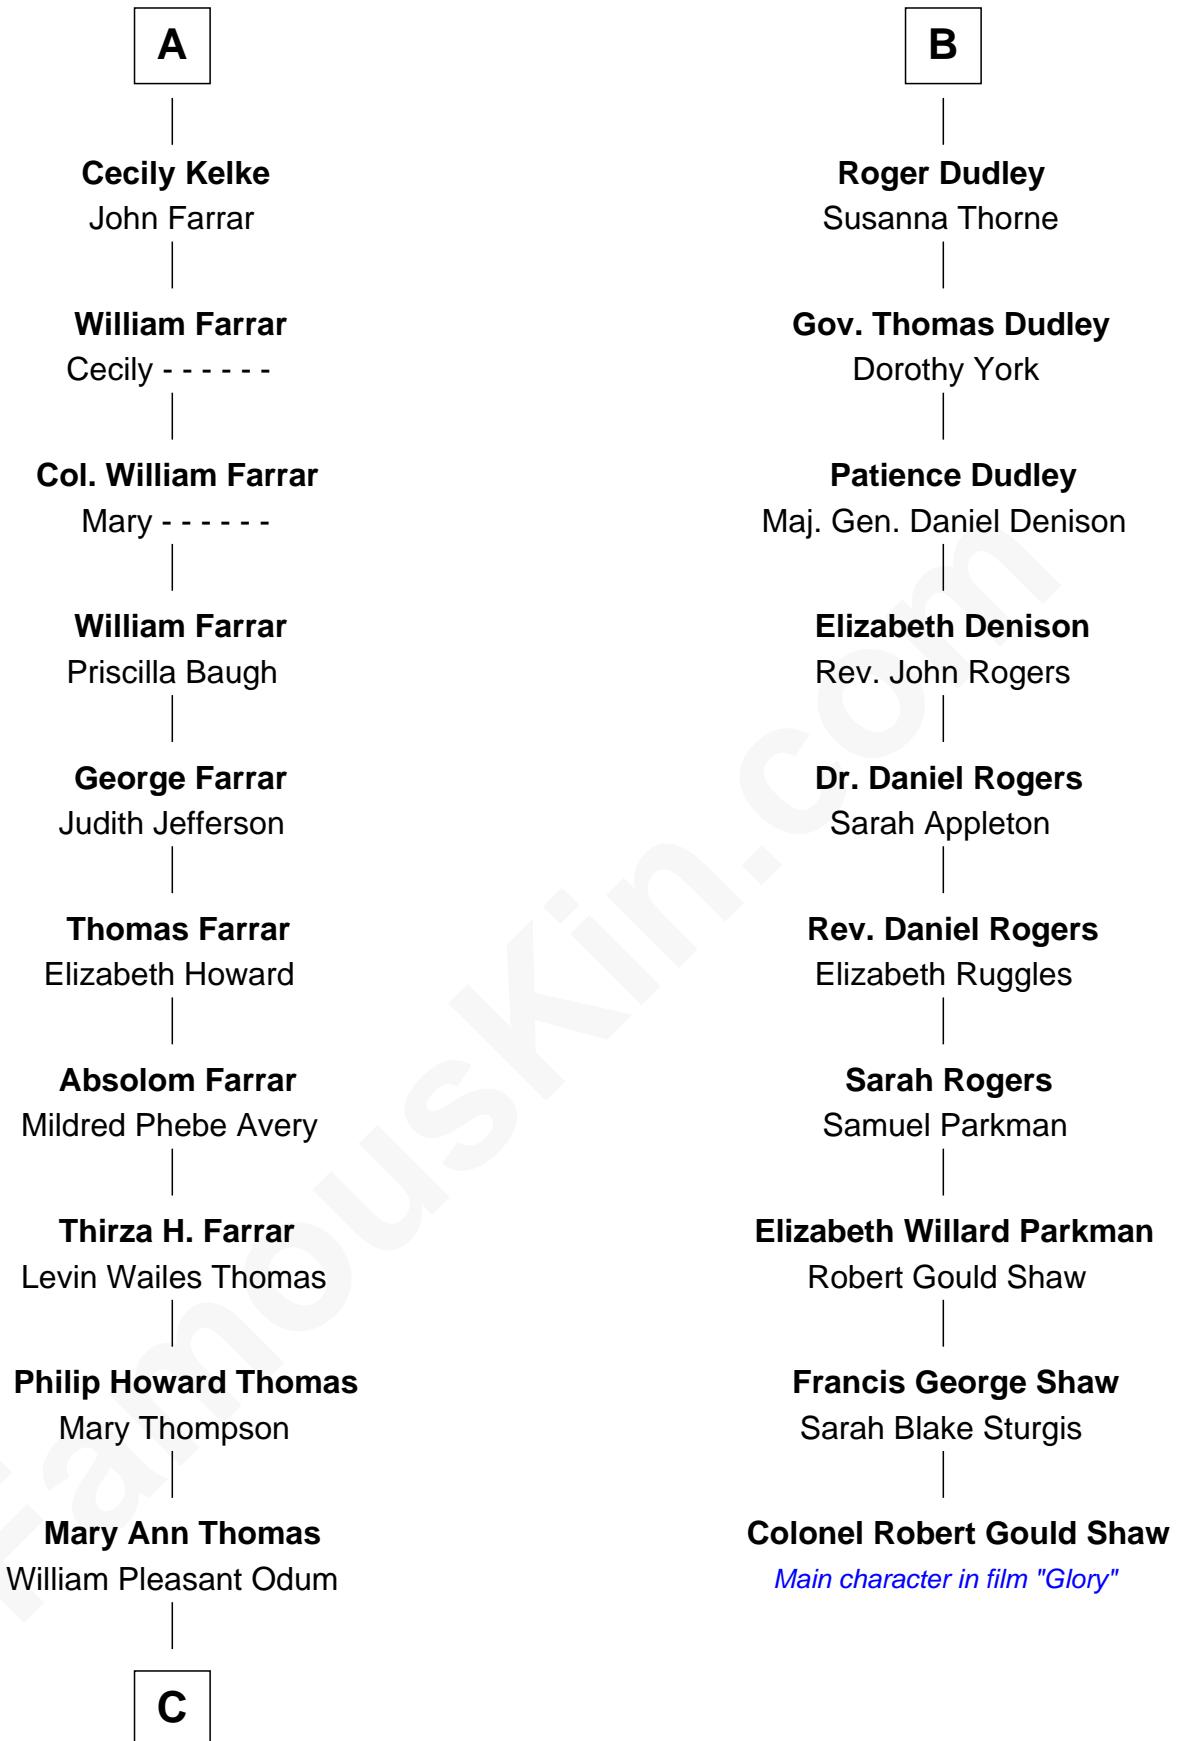

FamousKin.com

Relationship Chart of

Dakota Fanning

TV and Movie Actress

16th cousin 5 times removed of

Colonel Robert Gould Shaw

U.S. Civil War leader of film "Glory" fame

Sir Philip le Despencer

Sir Edward Sutton

Cecily Willoughby

Sir John Sutton

Cecily Grey

Sir Henry Dudley

- - - - - Ashton

Probable

B