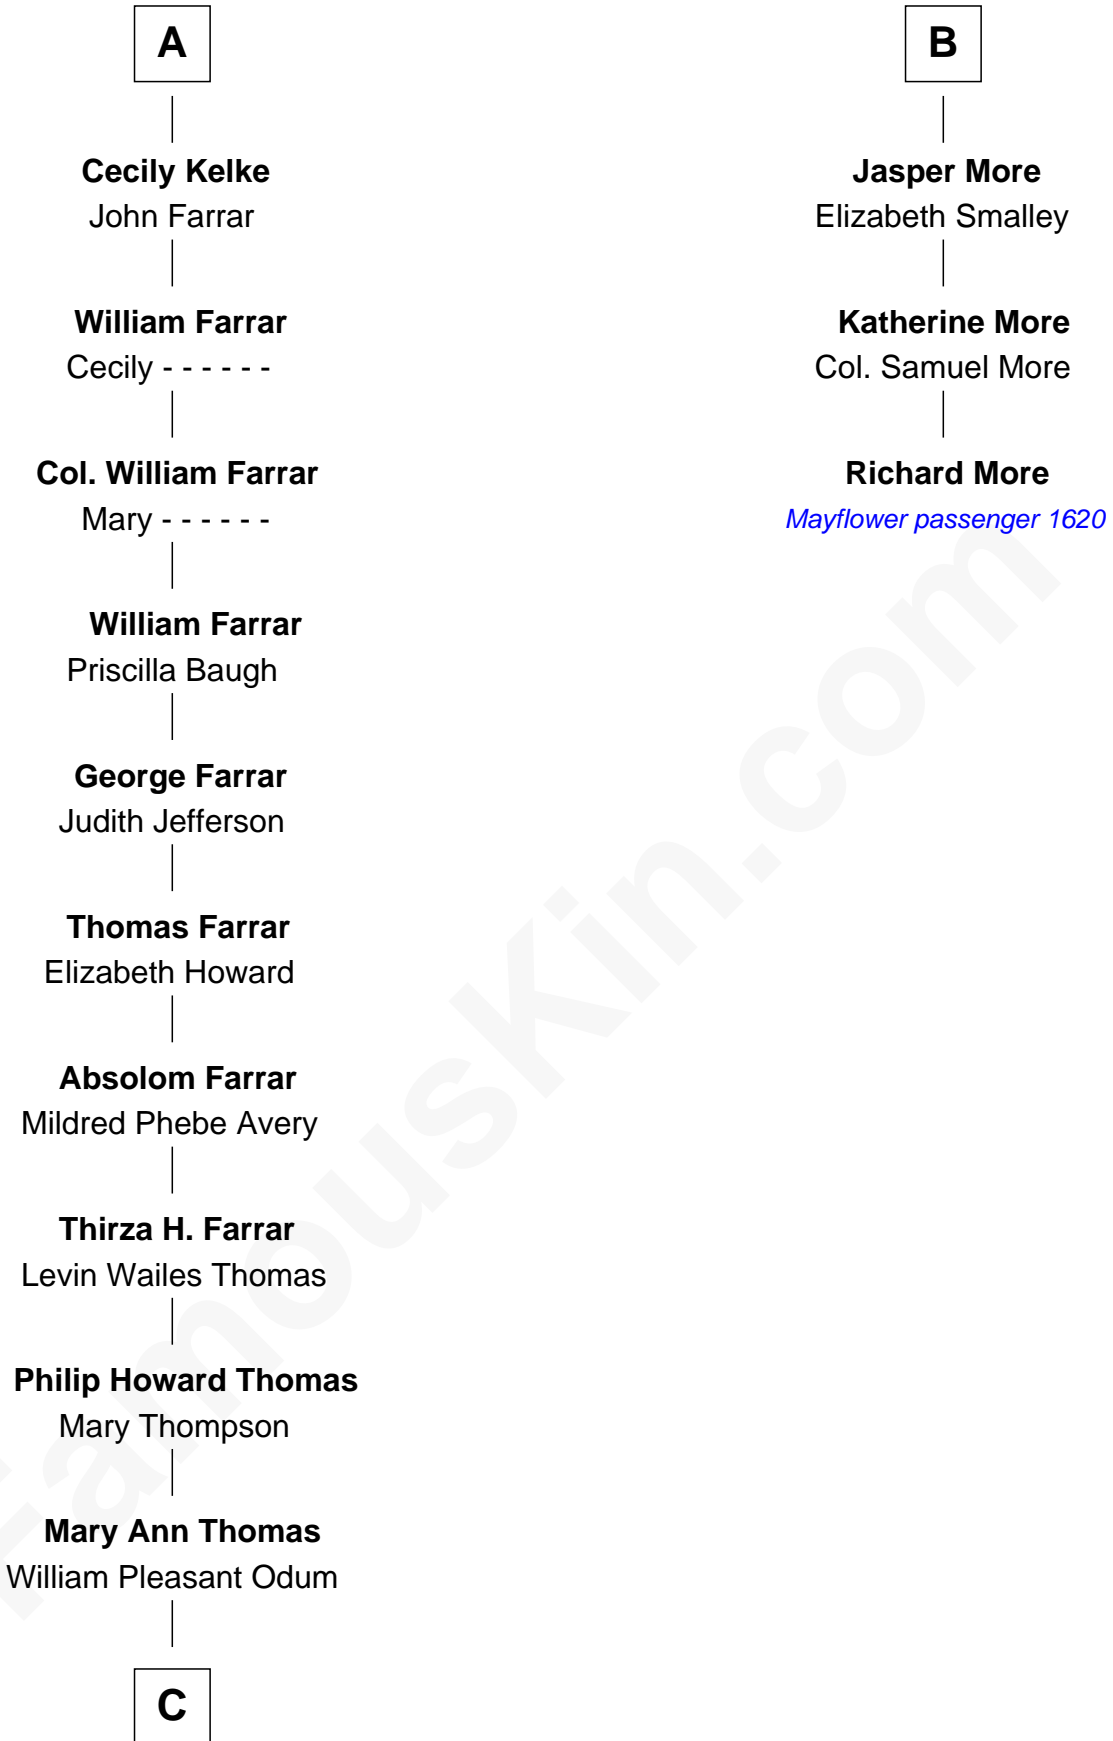

FamousKin.com Relationship Chart of

Dakota Fanning

TV and Movie Actress

9th cousin 12 times removed of

Richard More

(c1614 - c1696) Mayflower passenger 1620

MAYFLOWER

C

William Henry Odum

Mamie Olive Ozburn

William Henry Odum

Ellouise Virginia Luke

Mary Jane Odum

Richard Cameron Arrington

Heather Joy Arrington

Steven John Fanning