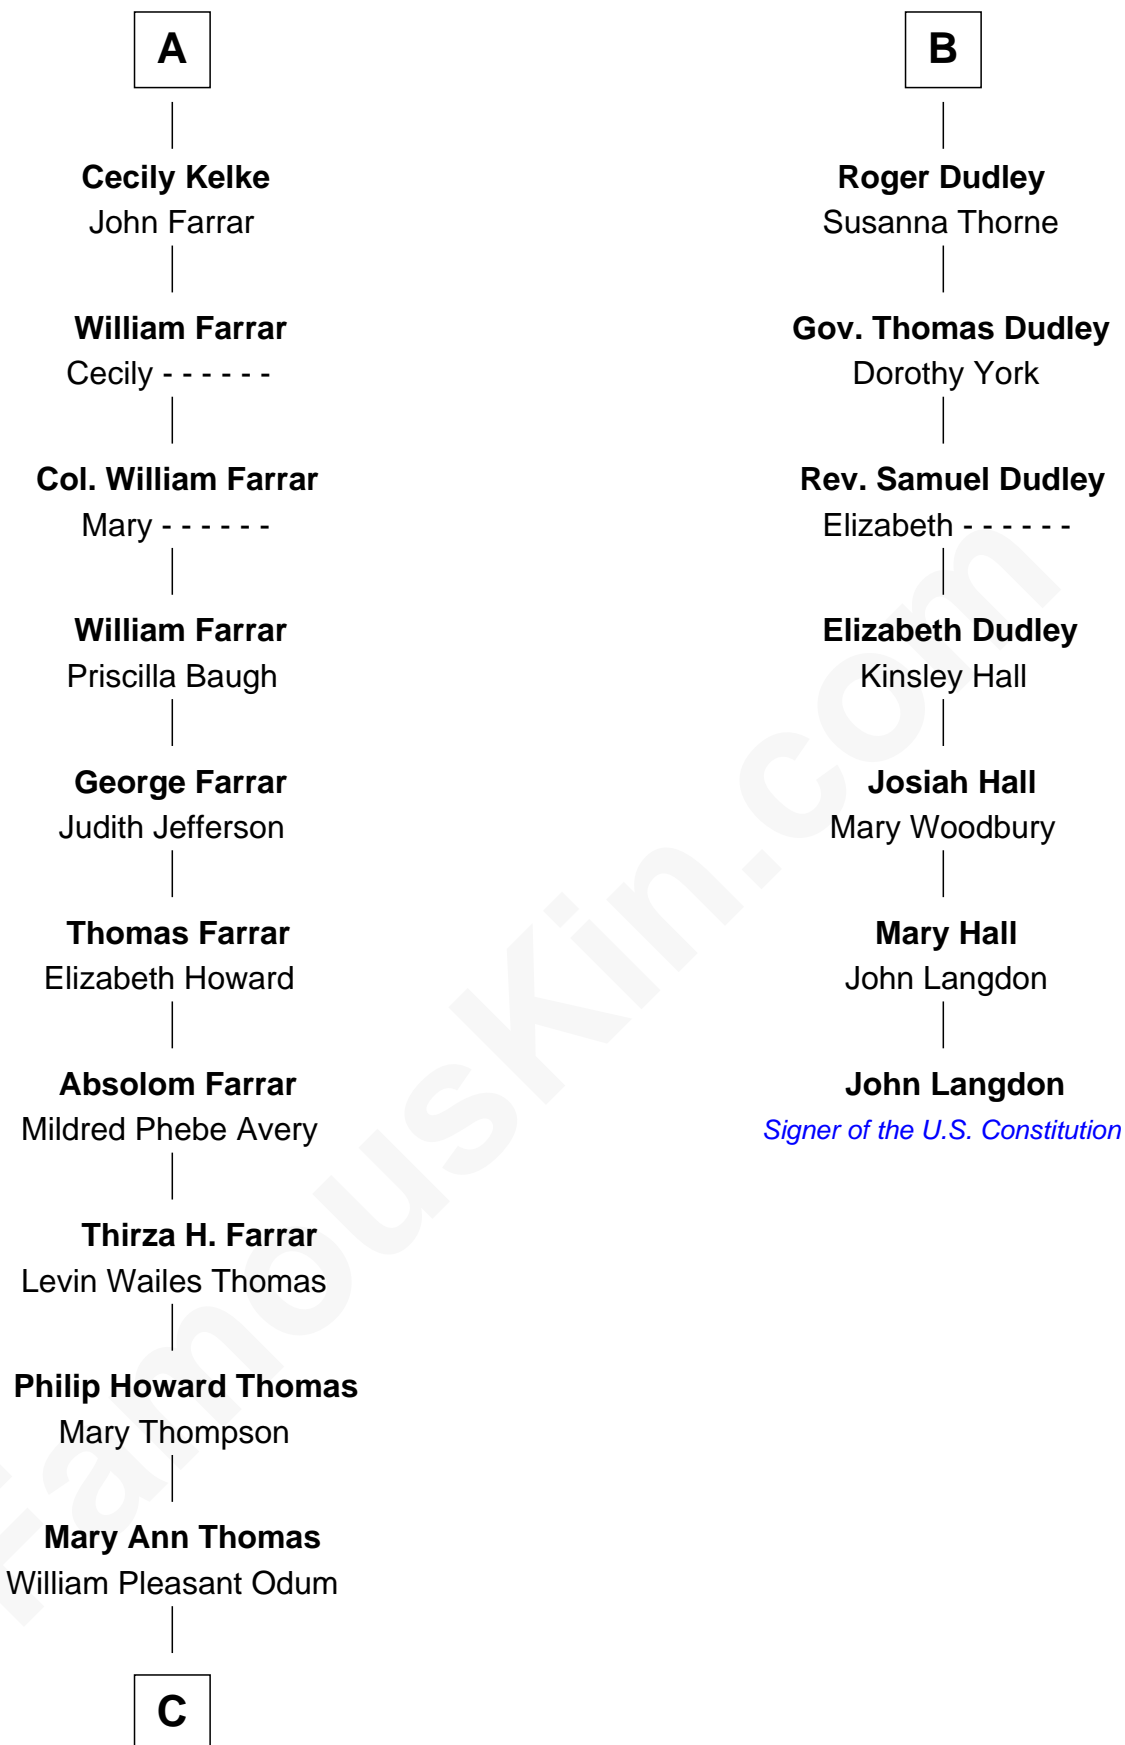

FamousKin.com Relationship Chart of

Dakota Fanning

TV and Movie Actress

13th cousin 8 times removed of

John Langdon

Signer of the U.S. Constitution

Sir Philip le Despencer

Elizabeth - - - - -

Sir Philip le Despencer

Elizabeth de Tibetot

Margery Despencer

Sir Roger Wentworth

Sir Philip Wentworth

Mary Clifford

Elizabeth Wentworth

Sir Martin de la See

Cecily Willoughby

Sir John Sutton

Cecily Grey

Sir Henry Dudley

- - - - - Ashton

Probable

B

C