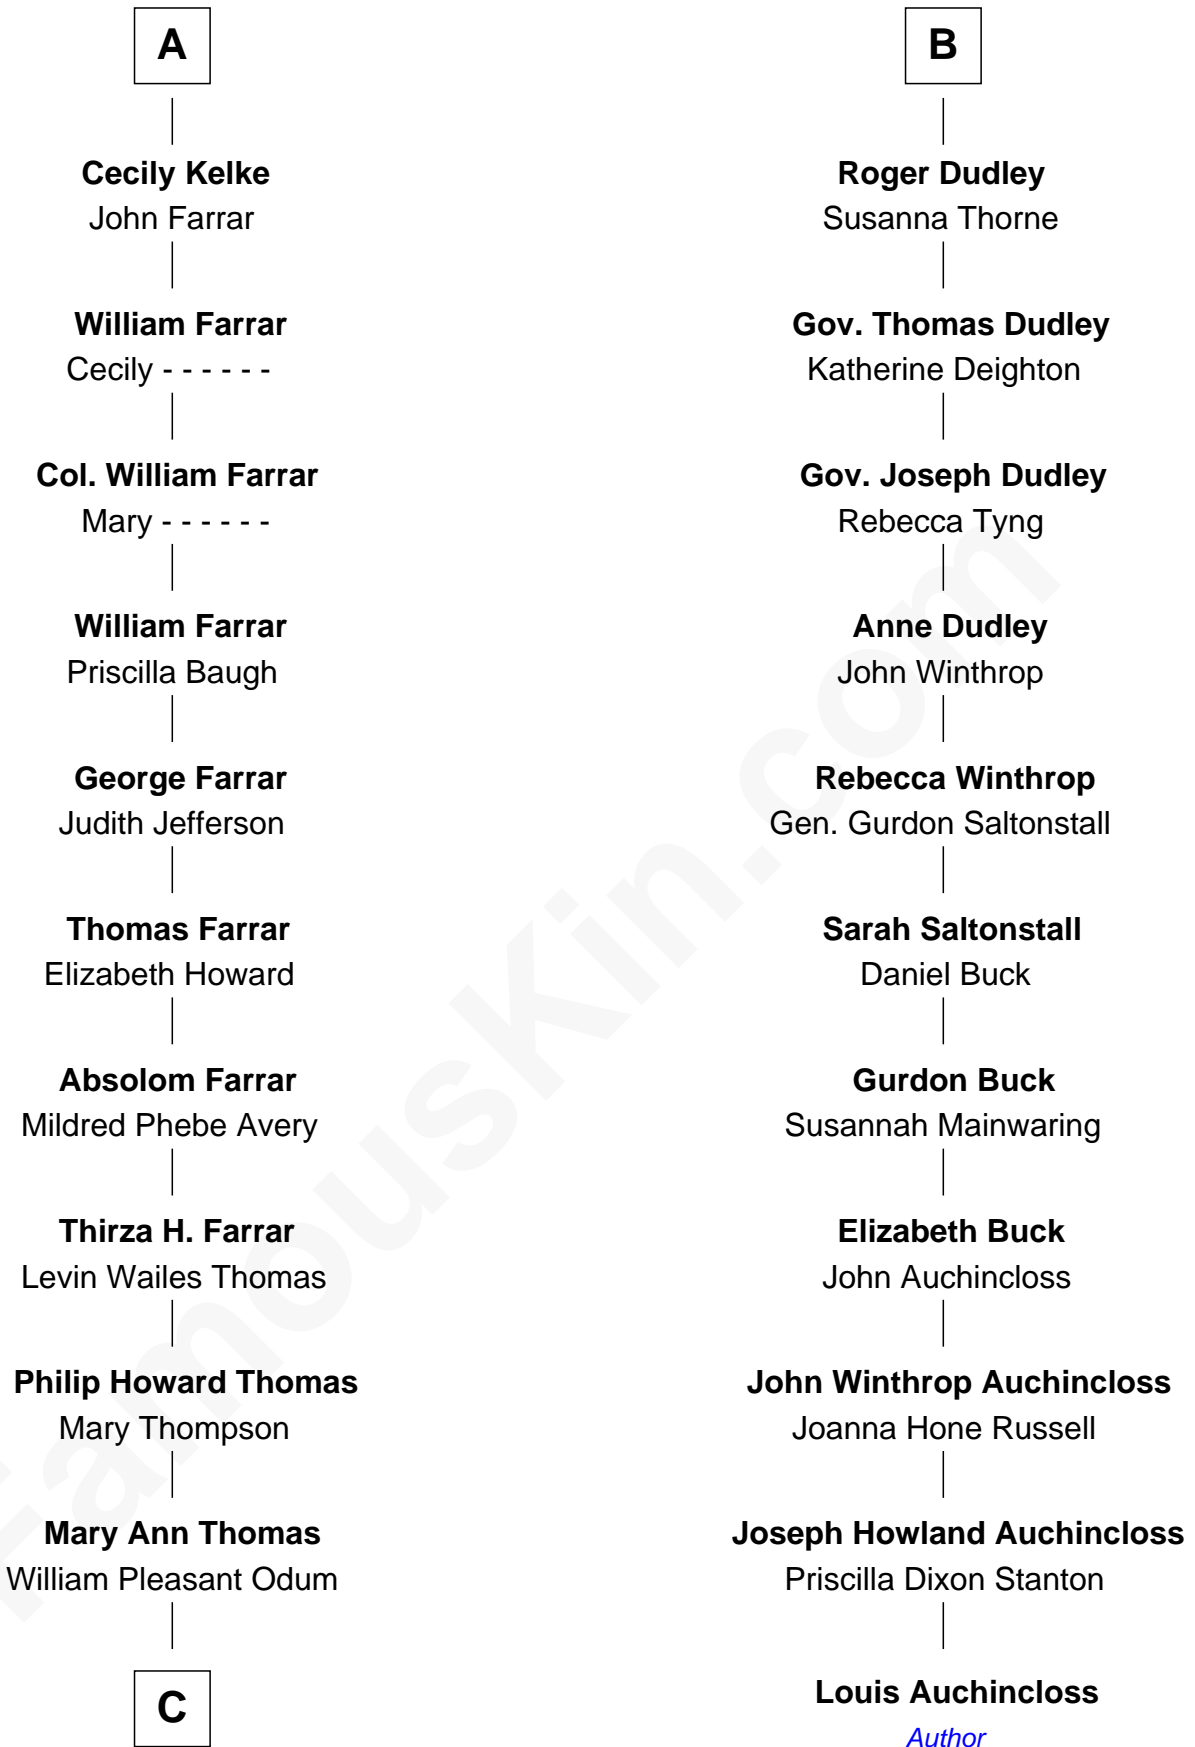

FamousKin.com Relationship Chart of

Dakota Fanning

TV and Movie Actress

17th cousin 4 times removed of

Louis Auchincloss

Author

Sir Philip le Despencer

Elizabeth - - - - -

Cecily Willoughby

Sir John Sutton

Cecily Grey

Sir Henry Dudley

- - - - - Ashton

Probable

B

C