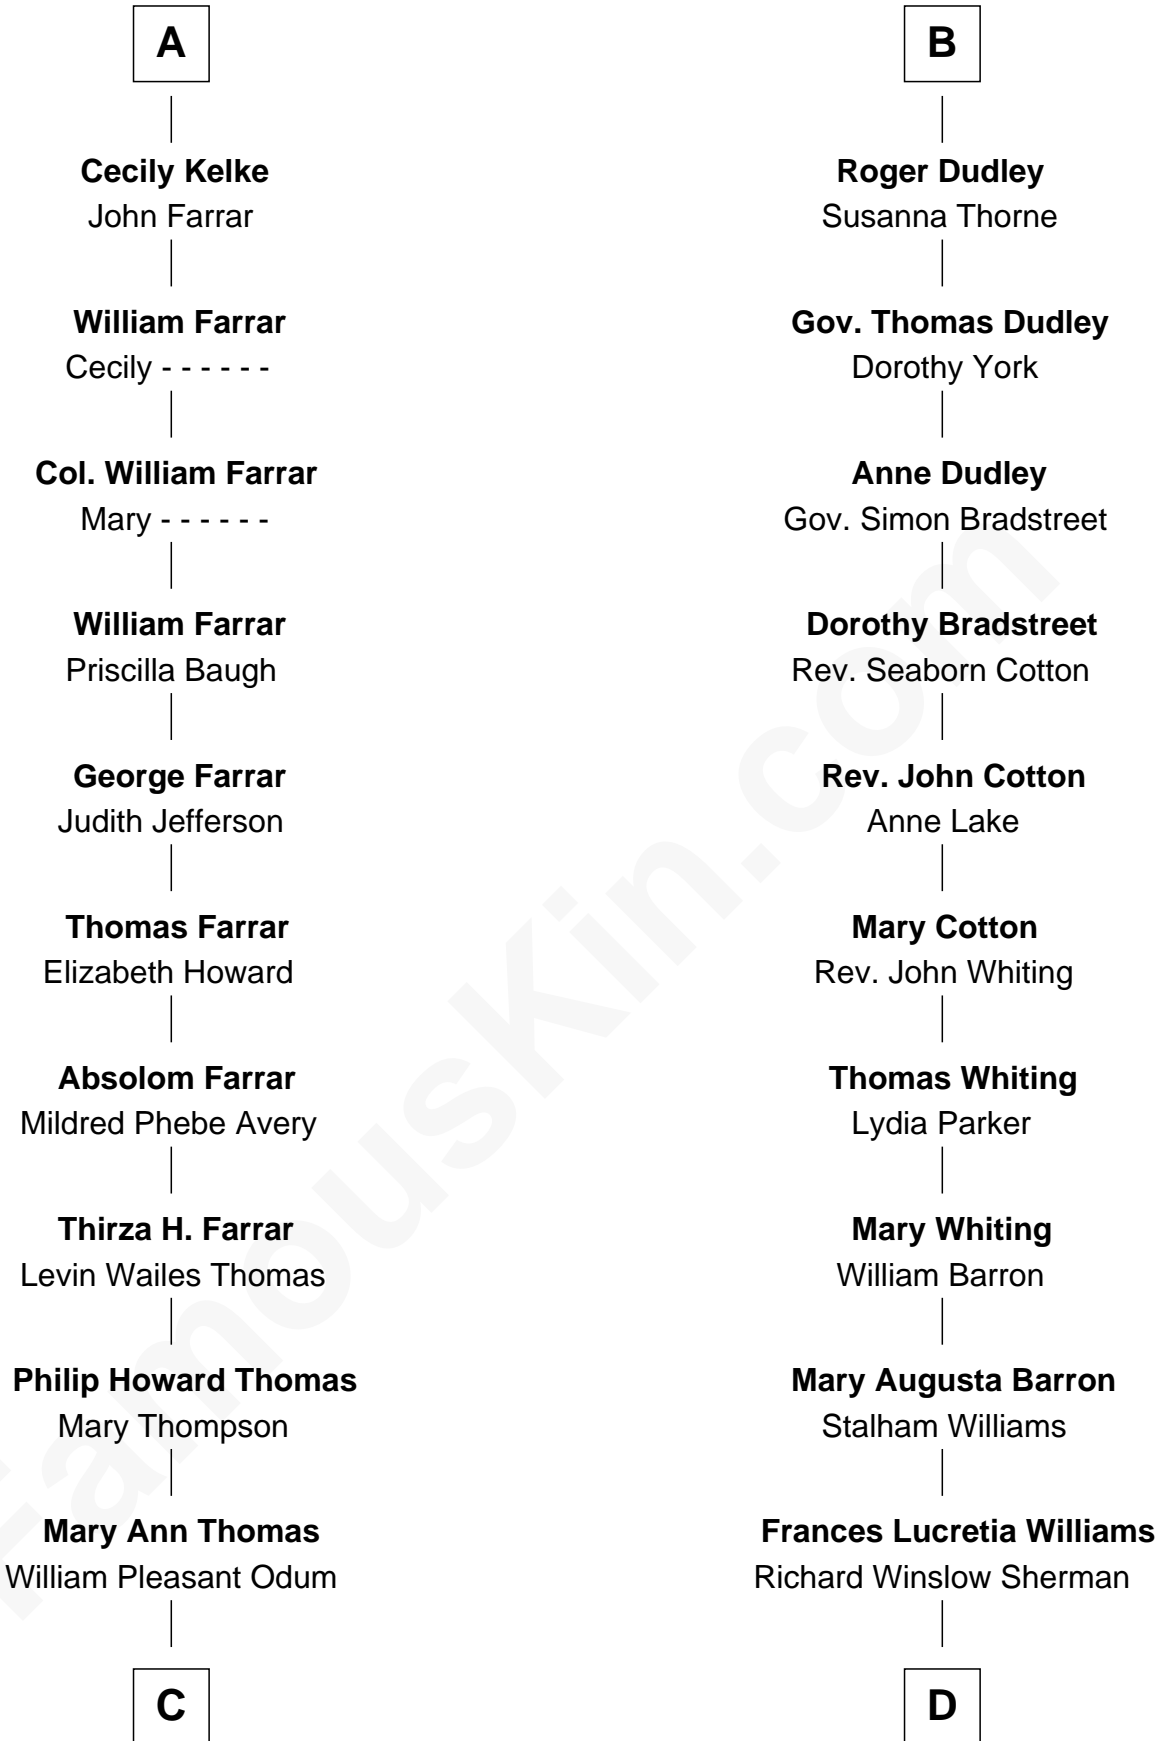

FamousKin.com Relationship Chart of

Dakota Fanning

TV and Movie Actress

18th cousin 3 times removed of

James Sherman

27th U.S. Vice-President

Sir Philip le Despencer

Elizabeth - - - - -

Sir Philip le Despencer

Elizabeth de Tibetot

Margery Despencer

Sir Roger Wentworth

Sir Philip Wentworth

Mary Clifford

Elizabeth Wentworth

Sir Martin de la See

Elizabeth de la See

Roger Kelke

Christopher Kelke

Isabel Girlington

William Kelke

Thomasine Skerne

A

Alice le Despenser

Cecily Willoughby

Sir John Sutton

Cecily Grey

Sir Henry Dudley

- - - - - Ashton

Probable

B

C